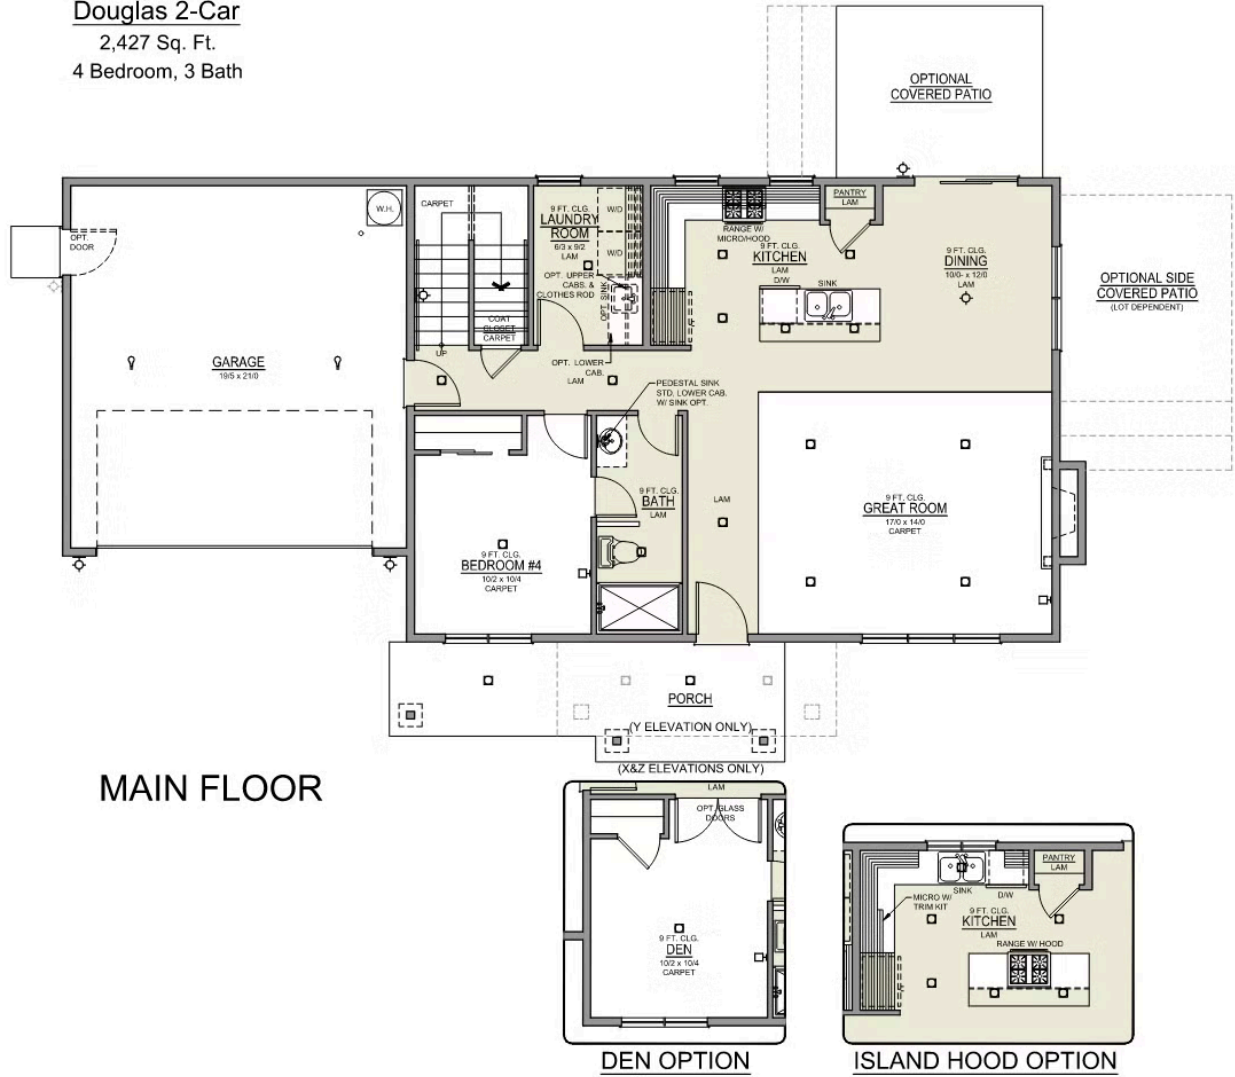

Distinct Collection

Douglas Distinct

4 Bedrooms

3 Bathrooms

2,417 Sq. Ft.

2 Car Garage

X - CRAFTSMAN

Y - MODERN

Z - FARMHOUSE

- 9 Foot Ceilings with 8 Foot Doors
- Kitchen Island with Range
- Quartz Countertops with Full-Height Backsplash
- Free-Standing Soaking Tub
- Tile Shower in Primary Bathroom
- Great Room with Gas Fireplace
- Upstairs Bonus Room / Loft
- Main Level Guest Suite / Den
- Smart Home Ready

Distinct Collection

Douglas Distinct

4 Bedrooms

3 Bathrooms

2,417 Sq. Ft.

2 Car Garage

Douglas 2-Car
2,427 Sq. Ft.
4 Bedroom, 3 Bath

Distinct Collection

Douglas Distinct

4 Bedrooms

3 Bathrooms

2,417 Sq. Ft.

2 Car Garage

Douglas 2-Car
2,427 Sq. Ft.
4 Bedroom, 3 Bath

UPPER FLOOR

PRIMARY BATH LINEN CLOSET OPTION