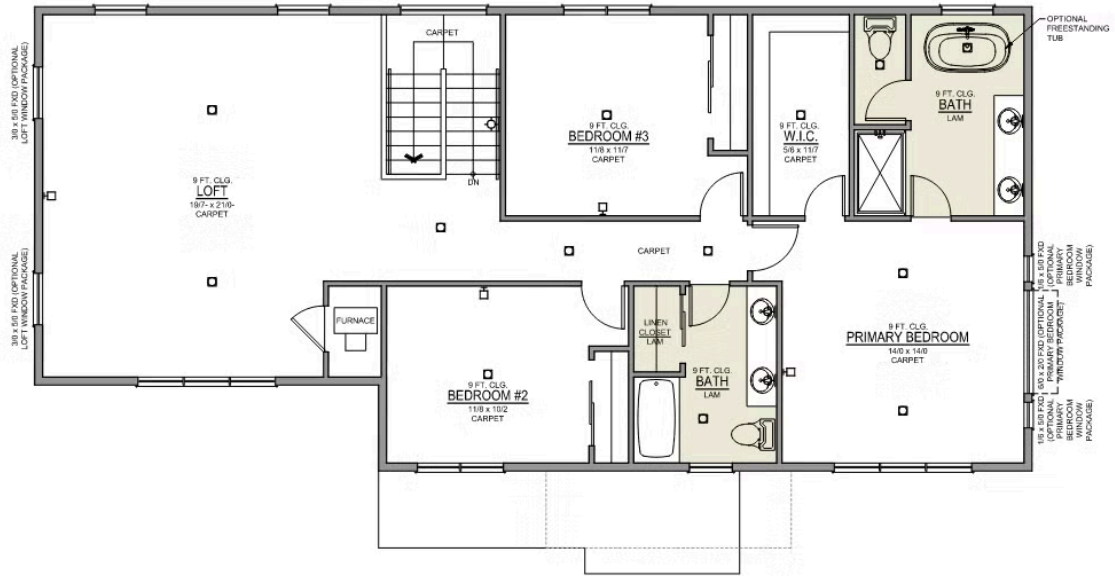

Z - Farmhouse

- 9 Foot Ceilings with 8 Foot Doors
- Kitchen Island with Range
- Quartz Countertops with Full-Height Backsplash
- Free-Standing Soaking Tub
- Tile Shower in Primary Bathroom

- Great Room with Gas Fireplace
- Upstairs Bonus Room / Loft
- Main Level Guest Suite / Den
- Smart Home Ready

DOUGLAS DISTINCT

 4 Bedrooms

 3 Bathrooms

 2,417 Sq. Ft.

 2 Car Garage

Douglas 2-Car
2,427 Sq. Ft.
4 Bedroom, 3 Bath

MAIN FLOOR

DEN OPTION

ISLAND HOOD OPTION

Distinct Collection

DOUGLAS DISTINCT

 4 Bedrooms

 3 Bathrooms

 2,417 Sq. Ft.

 2 Car Garage

Douglas 2-Car
2,427 Sq. Ft.
4 Bedroom, 3 Bath

UPPER FLOOR

PRIMARY BATH LINEN CLOSET OPTION