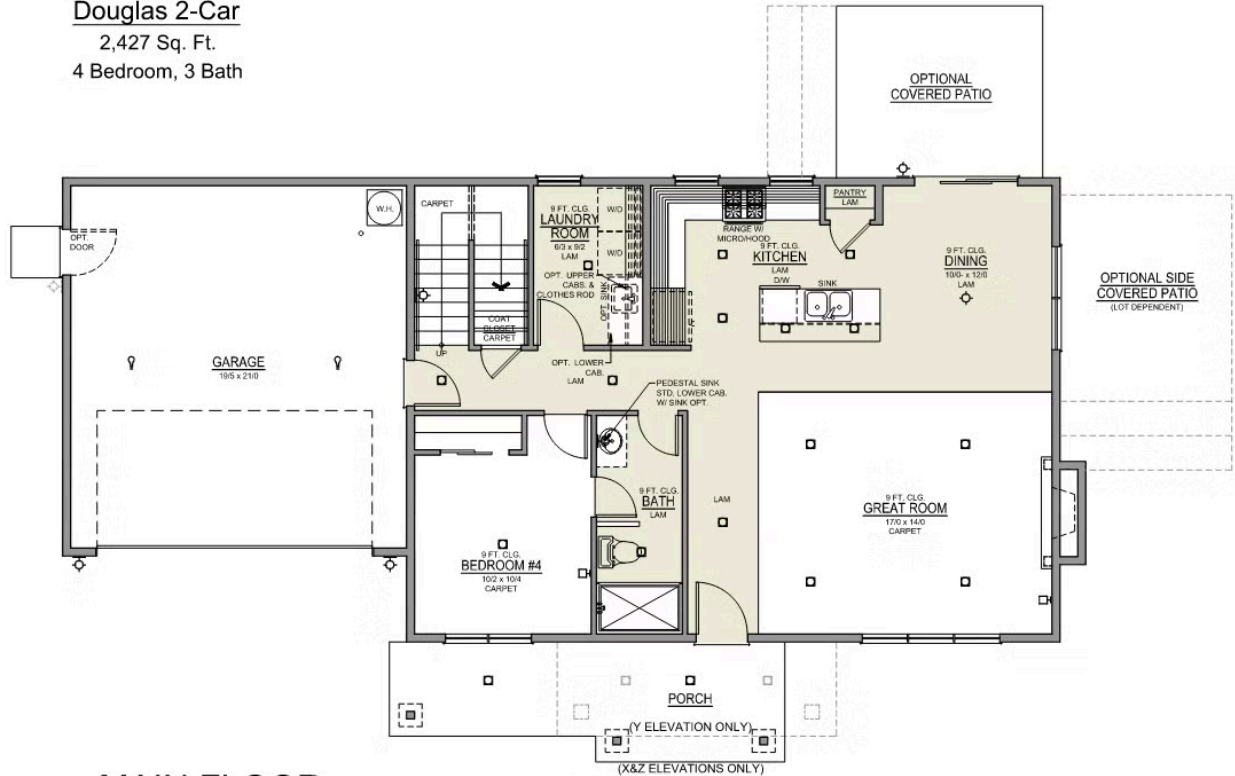

Distinct Collection

DOUGLAS DISTINCT

🗨️ 4 Bedrooms

🚿 3 Bathrooms

🏠 2,417 Sq. Ft.

🚗 2 Car Garage

X - Craftsman

Y - Modern

Z - Farmhouse

- 9 Foot Ceilings with 8 Foot Doors
- Kitchen Island with Range
- Quartz Countertops with Full-Height Backsplash
- Free-Standing Soaking Tub
- Tile Shower in Primary Bathroom

- Great Room with Gas Fireplace
- Upstairs Bonus Room / Loft
- Main Level Guest Suite / Den
- Smart Home Ready

DOUGLAS DISTINCT

 4 Bedrooms

 3 Bathrooms

 2,417 Sq. Ft.

 2 Car Garage

Douglas 2-Car
2,427 Sq. Ft.
4 Bedroom, 3 Bath

MAIN FLOOR

DEN OPTION

ISLAND HOOD OPTION

Distinct Collection

DOUGLAS DISTINCT

 4 Bedrooms

 3 Bathrooms

 2,417 Sq. Ft.

 2 Car Garage

Douglas 2-Car
2,427 Sq. Ft.
4 Bedroom, 3 Bath