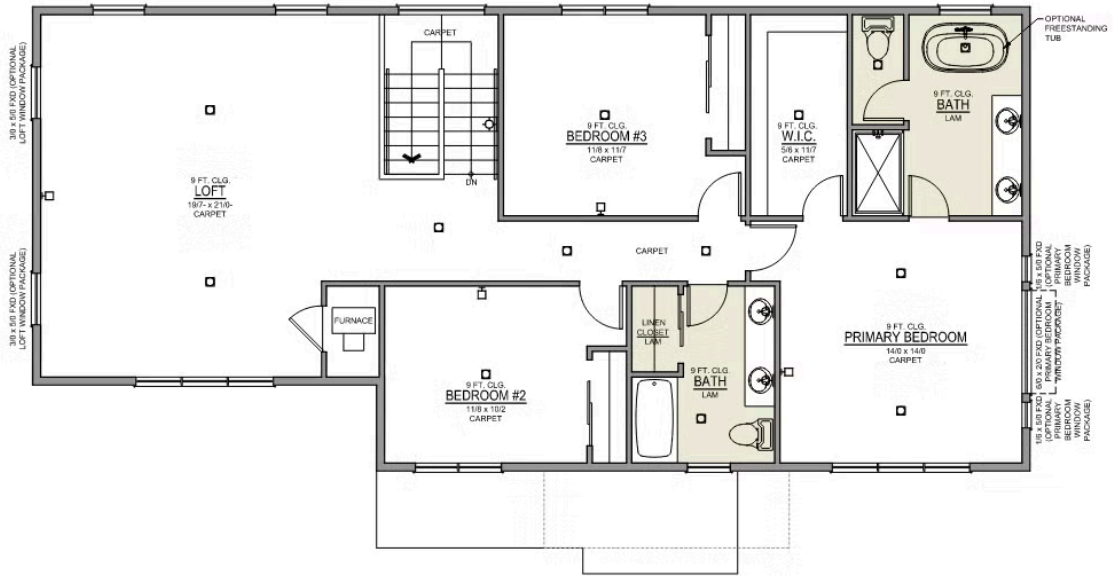

Distinct Collection

Douglas Distinct

4 Bedrooms

3 Bathrooms

2,417 Sq. Ft.

2 Car Garage

X - CRAFTSMAN

Y - MODERN

Z - FARMHOUSE

- 9 Foot Ceilings with 8 Foot Doors
- Kitchen Island with Range
- Quartz Countertops with Full-Height Backsplash
- Free-Standing Soaking Tub
- Tile Shower in Primary Bathroom
- Great Room with Gas Fireplace
- Upstairs Bonus Room / Loft
- Main Level Guest Suite / Den
- Smart Home Ready

Distinct Collection

Douglas Distinct

4 Bedrooms

3 Bathrooms

2,417 Sq. Ft.

2 Car Garage

Douglas 2-Car
2,427 Sq. Ft.
4 Bedroom, 3 Bath

Distinct Collection

Douglas Distinct

4 Bedrooms

3 Bathrooms

2,417 Sq. Ft.

2 Car Garage

Douglas 2-Car
2,427 Sq. Ft.
4 Bedroom, 3 Bath

UPPER FLOOR

PRIMARY BATH LINEN CLOSET OPTION