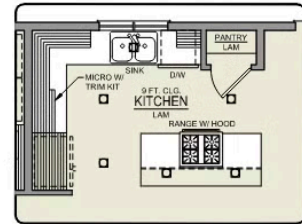

Z - Farmhouse

- 9 Foot Ceilings with 8 Foot Doors
- Kitchen Island with Range
- Quartz Countertops with Full-Height Backsplash
- Free-Standing Soaking Tub
- Tile Shower in Primary Bathroom

- Great Room with Gas Fireplace
- Upstairs Bonus Room / Loft
- Main Level Guest Suite / Den
- Smart Home Ready

DOUGLAS DISTINCT

 4 Bedrooms

 3 Bathrooms

 2,417 Sq. Ft.

 2 Car Garage

Douglas 2-Car
2,427 Sq. Ft.
4 Bedroom, 3 Bath

MAIN FLOOR

DEN OPTION

ISLAND HOOD OPTION

Distinct Collection

DOUGLAS DISTINCT

 4 Bedrooms

 3 Bathrooms

 2,417 Sq. Ft.

 2 Car Garage

Douglas 2-Car
2,427 Sq. Ft.
4 Bedroom, 3 Bath