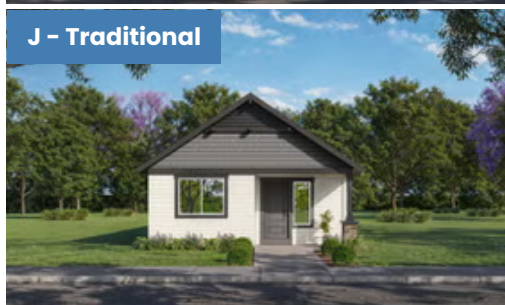

# FLORENCE ORIGIN

Available in 1 Community

 3 Bedrooms

 2 Bathrooms

 1,102 Sq. Ft.

 1 Car Garage

J - Traditional

K - Craftsman

L - Farmhouse

- Open Concept Great Room
- Stainless Steel Kitchen Appliances
- Single-car Garage with Storage

- Covered Front Porch
- Luxury Wood Laminate Flooring
- Luxury Vinyl Tile in Bath and Laundry

# FLORENCE ORIGIN

Available in 1 Community

3 Bedrooms

2 Bathrooms

1,102 Sq. Ft.

1 Car Garage