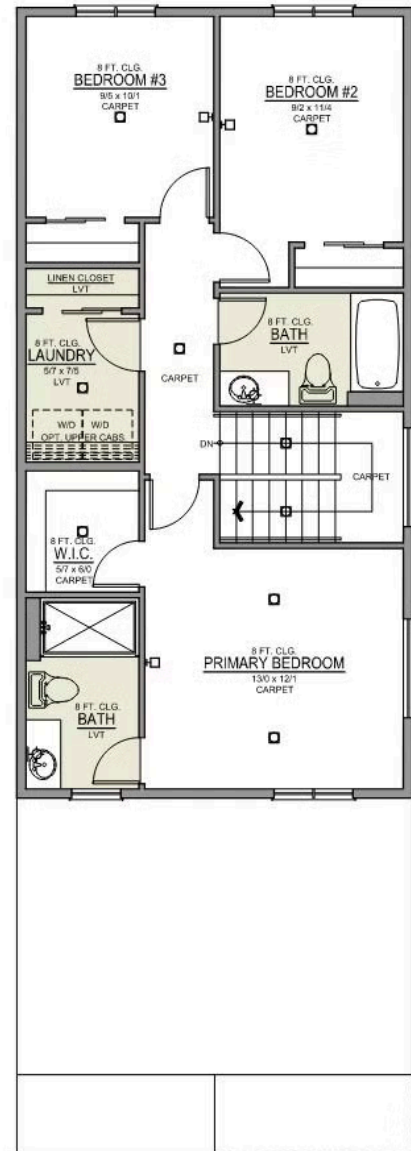

Origin Collection

MANZANITA ORIGIN

Available in 1 Community

 3 Bedrooms

 2.5 Bathrooms

 1,415 Sq. Ft.

 2 Car Garage

J - Traditional

K - Craftsman

L - Farmhouse

- Open Concept Great Room
- Stainless Steel Kitchen Appliances
- Primary Bedroom with Walk-In Closet
- Upstairs Laundry Room

- Covered Front Porch
- Luxury Wood Laminate Flooring
- Luxury Vinyl Tile in Bath and Laundry

Origin Collection

MANZANITA ORIGIN

Available in 1 Community

3 Bedrooms

2.5 Bathrooms

1,415 Sq. Ft.

2 Car Garage

Manzanita 2-Car

1,415 Sq. Ft.

3 Bedroom, 2.5 Bath

MAIN FLOOR

UPPER FLOOR