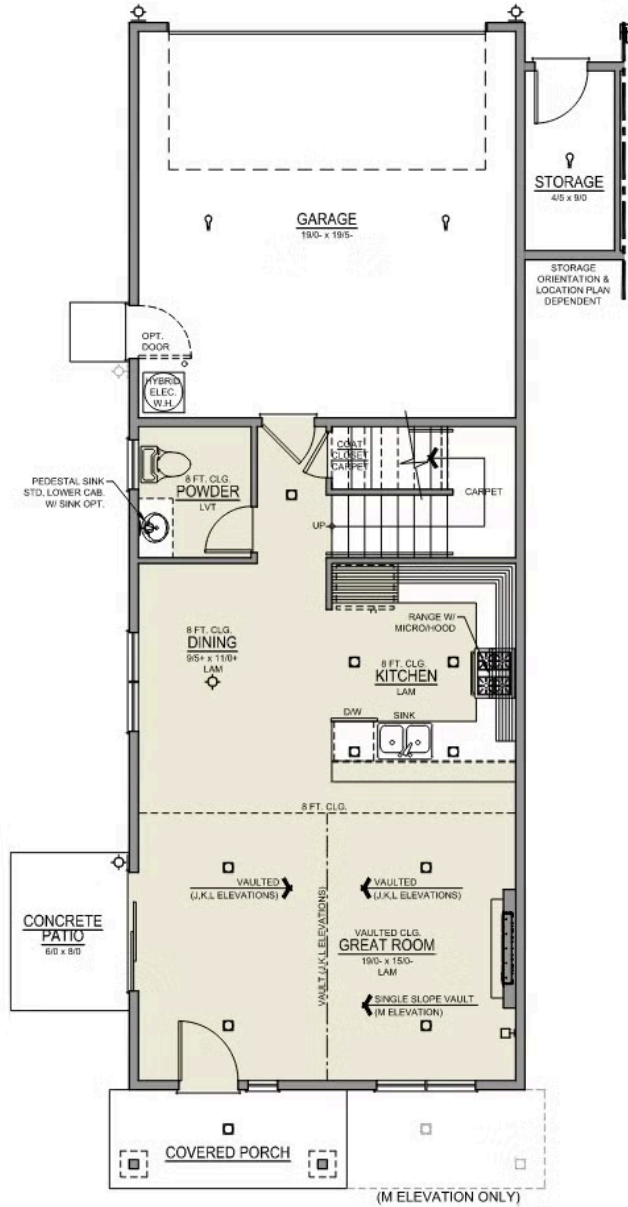

Origin Collection

MANZANITA ORIGIN

Available in 1 Community

 3 Bedrooms

 2.5 Bathrooms

 1,415 Sq. Ft.

 2 Car Garage

J - Traditional

K - Craftsman

L - Farmhouse

- Open Concept Great Room
- Stainless Steel Kitchen Appliances
- Primary Bedroom with Walk-In Closet
- Upstairs Laundry Room

- Covered Front Porch
- Luxury Wood Laminate Flooring
- Luxury Vinyl Tile in Bath and Laundry

Origin Collection

MANZANITA ORIGIN

Available in 1 Community

3 Bedrooms

2.5 Bathrooms

1,415 Sq. Ft.

2 Car Garage

Manzanita 2-Car

1,415 Sq. Ft.

3 Bedroom, 2.5 Bath

MAIN FLOOR

UPPER FLOOR