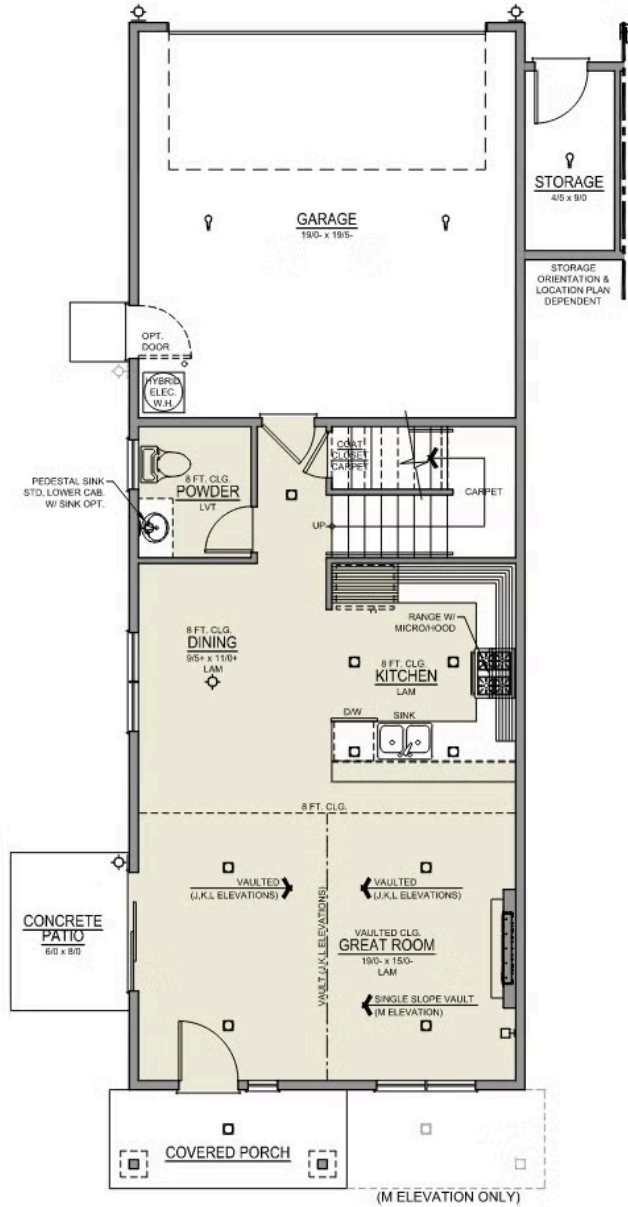

Origin Collection

Manzanita Origin

Available in 1 Community

 3 Bedrooms

 2.5 Bathrooms

 1,415 Sq. Ft.

 2 Car Garage

J - TRADITIONAL

K - CRAFTSMAN

L - FARMHOUSE

- Open Concept Great Room
- Stainless Steel Kitchen Appliances
- Primary Bedroom with Walk-In Closet
- Upstairs Laundry Room

- Covered Front Porch
- Luxury Wood Laminate Flooring
- Luxury Vinyl Tile in Bath and Laundry

Origin Collection

Manzanita Origin

Available in 1 Community

 3 Bedrooms

 2.5 Bathrooms

 1,415 Sq. Ft.

 2 Car Garage

Manzanita 2-Car

1,415 Sq. Ft.

3 Bedroom, 2.5 Bath

MAIN FLOOR

UPPER FLOOR