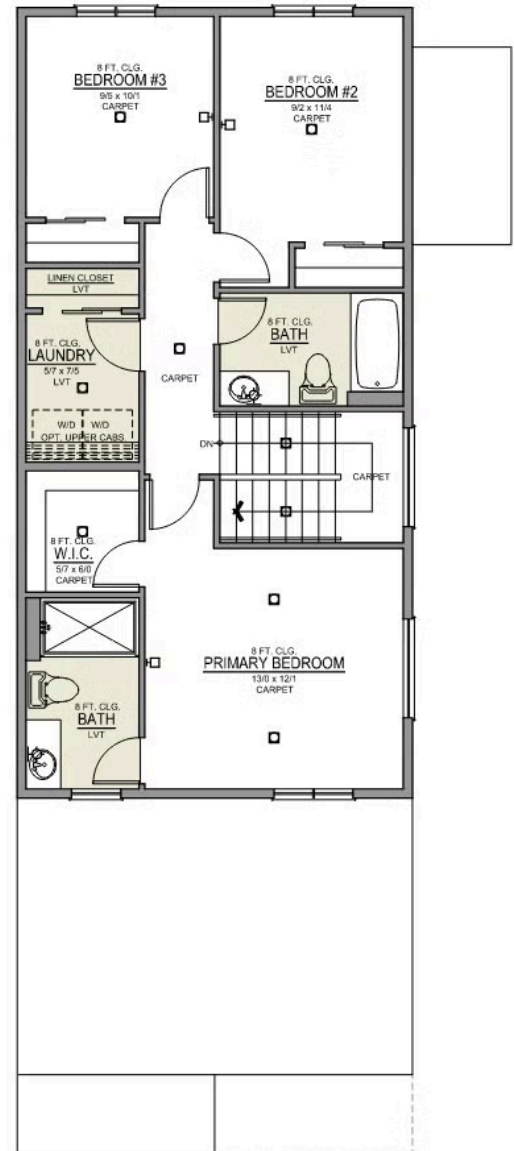

Origin Collection

Manzanita Origin

Available in 1 Community

 3 Bedrooms

 2.5 Bathrooms

 1,415 Sq. Ft.

 2 Car Garage

J - TRADITIONAL

K - CRAFTSMAN

L - FARMHOUSE

- Open Concept Great Room
- Stainless Steel Kitchen Appliances
- Primary Bedroom with Walk-In Closet
- Upstairs Laundry Room

- Covered Front Porch
- Luxury Wood Laminate Flooring
- Luxury Vinyl Tile in Bath and Laundry

Origin Collection

Manzanita Origin

Available in 1 Community

 3 Bedrooms

 2.5 Bathrooms

 1,415 Sq. Ft.

 2 Car Garage

Manzanita 2-Car

1,415 Sq. Ft.

3 Bedroom, 2.5 Bath

MAIN FLOOR

UPPER FLOOR