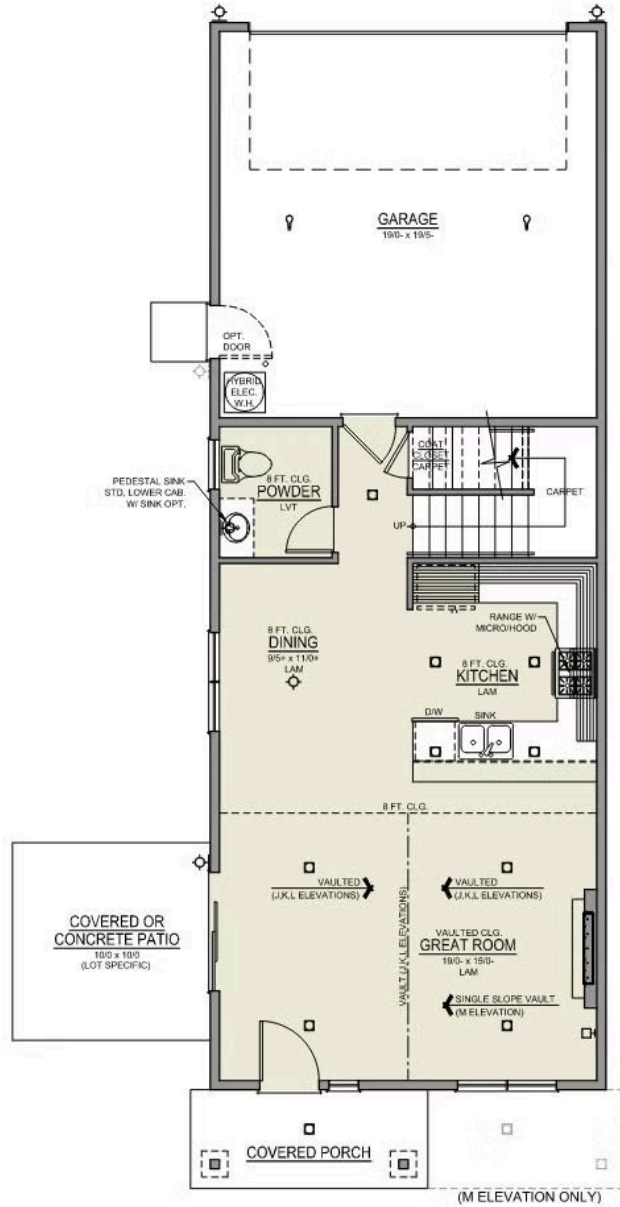

Origin Collection

MANZANITA ORIGIN

Available in 1 Community

 3 Bedrooms

 2.5 Bathrooms

 1,415 Sq. Ft.

 2 Car Garage

J - Traditional

K - Craftsman

L - Farmhouse

- Open Concept Great Room
- Stainless Steel Kitchen Appliances
- Primary Bedroom with Walk-In Closet
- Upstairs Laundry Room

- Covered Front Porch
- Luxury Wood Laminate Flooring
- Luxury Vinyl Tile in Bath and Laundry

Origin Collection

MANZANITA ORIGIN

Available in 1 Community

3 Bedrooms

2.5 Bathrooms

1,415 Sq. Ft.

2 Car Garage

Manzanita 2-Car

1,415 Sq. Ft.

3 Bedroom, 2.5 Bath

MAIN FLOOR

UPPER FLOOR