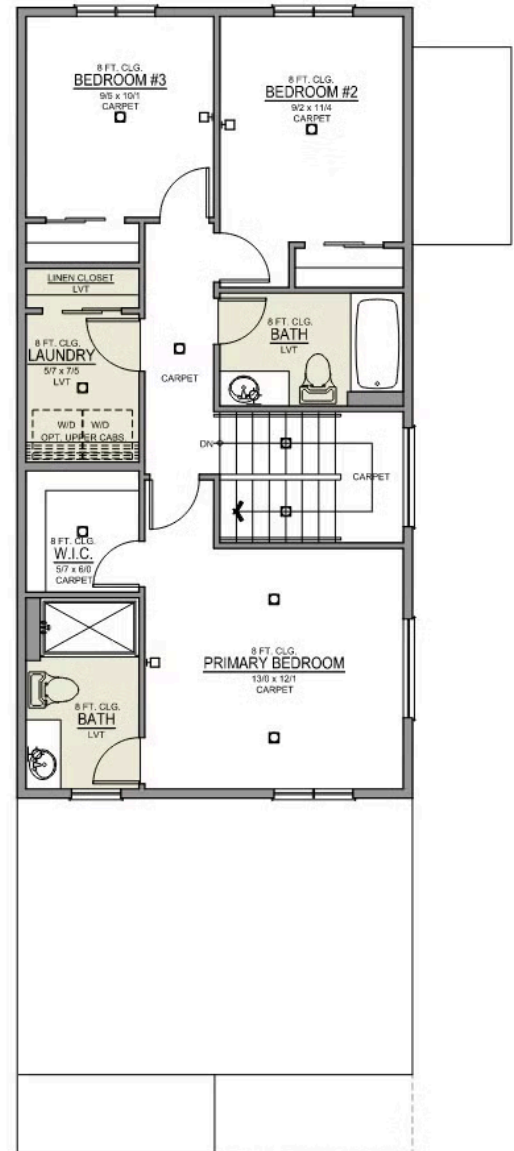

Origin Collection

MANZANITA ORIGIN

Available in 1 Community

 3 Bedrooms

 2.5 Bathrooms

 1,415 Sq. Ft.

 2 Car Garage

J - Traditional

K - Craftsman

L - Farmhouse

- Open Concept Great Room
- Stainless Steel Kitchen Appliances
- Primary Bedroom with Walk-In Closet
- Upstairs Laundry Room

- Covered Front Porch
- Luxury Wood Laminate Flooring
- Luxury Vinyl Tile in Bath and Laundry

Origin Collection

MANZANITA ORIGIN

Available in 1 Community

3 Bedrooms

2.5 Bathrooms

1,415 Sq. Ft.

2 Car Garage

Manzanita 2-Car

1,415 Sq. Ft.

3 Bedroom, 2.5 Bath

MAIN FLOOR

UPPER FLOOR