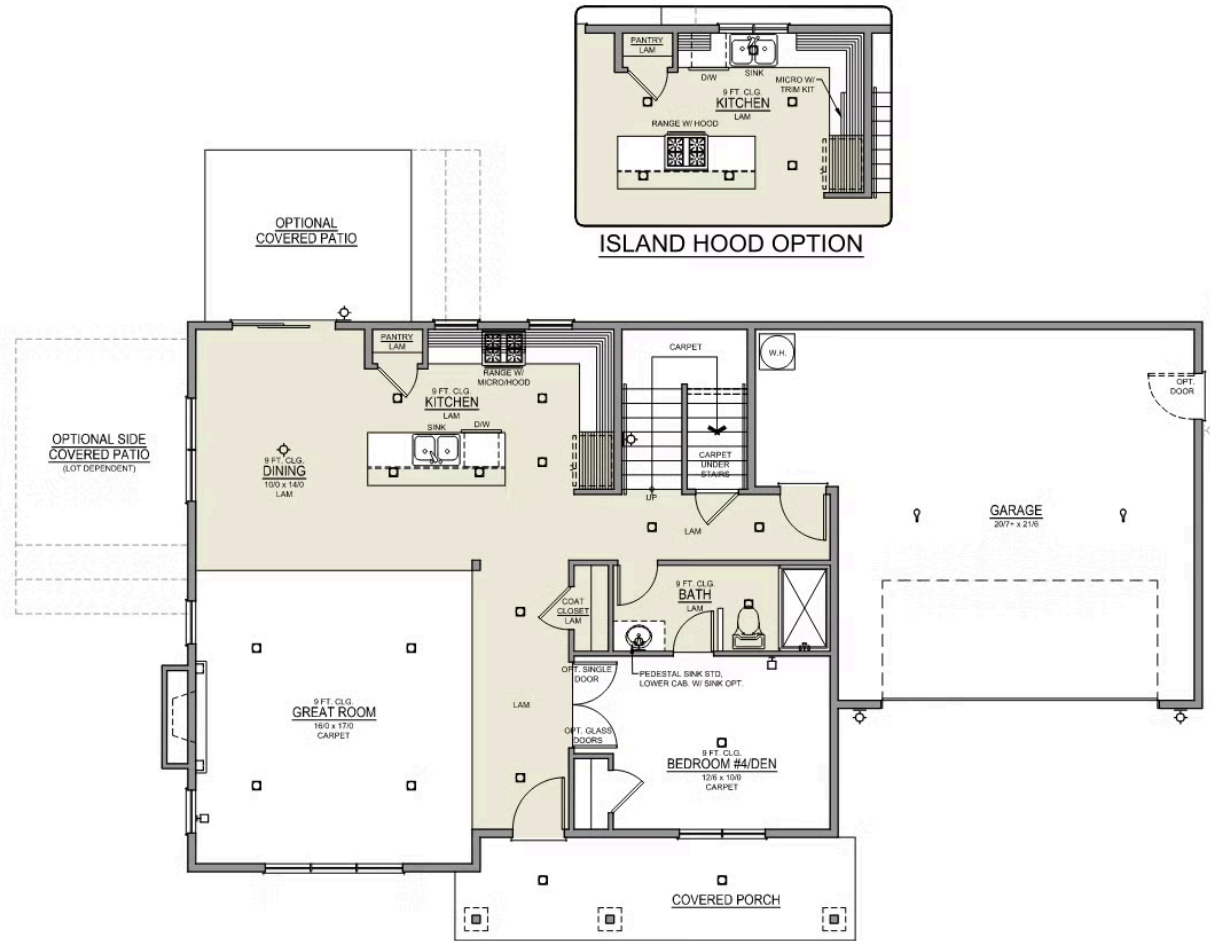

Distinct Collection

MIRANDA DISTINCT

🏠 4 Bedrooms

🚿 3 Bathrooms

🏠 2,517 Sq. Ft.

🚗 2 Car Garage

X - Craftsmen

Y - Modern

Z - Farmhouse

- 9 Foot Ceilings Both Levels with 8 Foot Doors
- Great Room with Fireplace
- Kitchen Island Range
- Quartz Countertops throughout the home

- Upstairs Bonus Room / Loft area
- Free-Standing Soaking Tub
- Tile Shower in Primary Bathroom
- Smart Home Ready

Distinct Collection

MIRANDA DISTINCT

🏠 4 Bedrooms

🚿 3 Bathrooms

🏠 2,517 Sq. Ft.

🚗 2 Car Garage

Miranda 2-Car

2,517 Sq. Ft.

4 Bedroom, 3 Bath

MAIN FLOOR

MIRANDA DISTINCT

🏠 4 Bedrooms

🚿 3 Bathrooms

🏠 2,517 Sq. Ft.

🚗 2 Car Garage

BEDROOM #5 OPTION