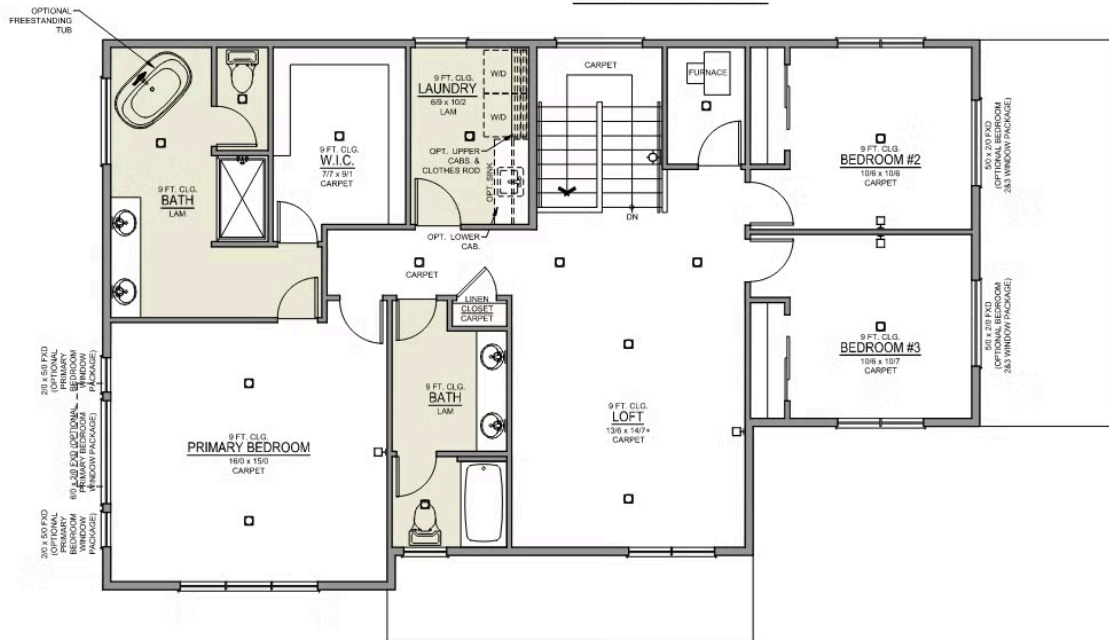

Distinct Collection

Miranda Distinct

4 Bedrooms

3 Bathrooms

2,517 Sq. Ft.

2 Car Garage

X - CRAFTSMEN

Y - MODERN

Z - FARMHOUSE

- 9 Foot Ceilings Both Levels with 8 Foot Doors
- Great Room with Fireplace
- Kitchen Island Range
- Quartz Countertops throughout the home

- Upstairs Bonus Room / Loft area
- Free-Standing Soaking Tub
- Tile Shower in Primary Bathroom
- Smart Home Ready

Distinct Collection

Miranda Distinct

4 Bedrooms

3 Bathrooms

2,517 Sq. Ft.

2 Car Garage

Miranda 2-Car
2,517 Sq. Ft.
4 Bedroom, 3 Bath

MAIN FLOOR

Miranda 2-Car
2,517 Sq. Ft.
4 Bedroom, 3 Bath

UPPER FLOOR