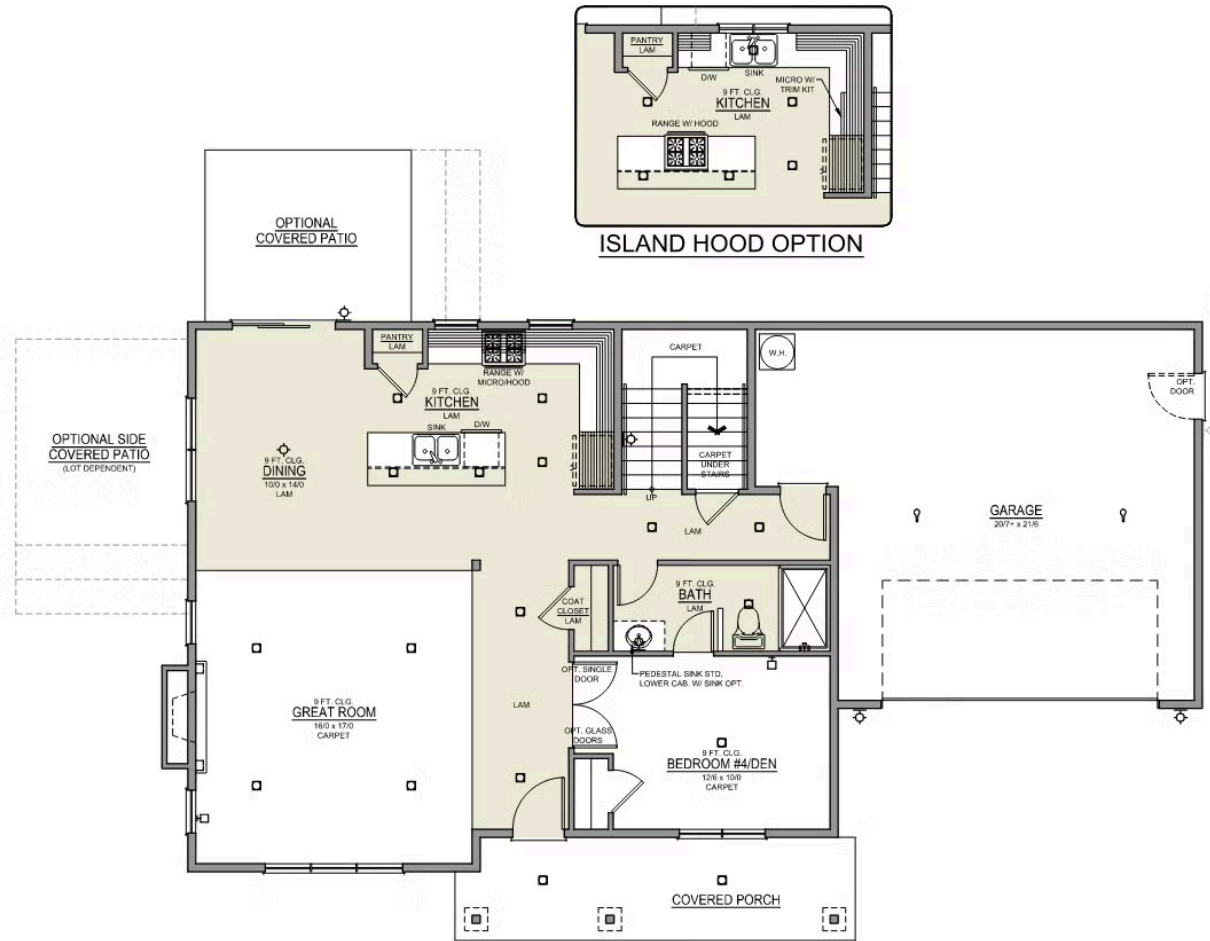

Distinct Collection

Miranda Distinct

4 Bedrooms

3 Bathrooms

2,517 Sq. Ft.

2 Car Garage

X - CRAFTSMEN

Y - MODERN

Z - FARMHOUSE

- 9 Foot Ceilings Both Levels with 8 Foot Doors
- Great Room with Fireplace
- Kitchen Island Range
- Quartz Countertops throughout the home

- Upstairs Bonus Room / Loft area
- Free-Standing Soaking Tub
- Tile Shower in Primary Bathroom
- Smart Home Ready

Distinct Collection

Miranda Distinct

4 Bedrooms

3 Bathrooms

2,517 Sq. Ft.

2 Car Garage

Miranda 2-Car
2,517 Sq. Ft.
4 Bedroom, 3 Bath

MAIN FLOOR

Miranda 2-Car
2,517 Sq. Ft.
4 Bedroom, 3 Bath

UPPER FLOOR