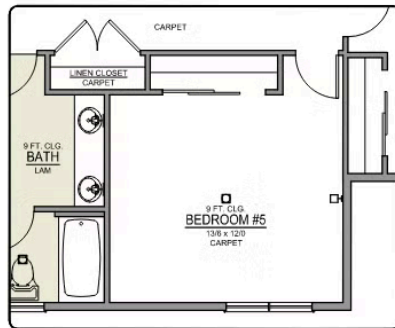

Z - FARMHOUSE

- 9 Foot Ceilings Both Levels with 8 Foot Doors
- Great Room with Fireplace
- Kitchen Island Range
- Quartz Countertops throughout the home

- Upstairs Bonus Room / Loft area
- Free-Standing Soaking Tub
- Tile Shower in Primary Bathroom
- Smart Home Ready

Distinct Collection

Miranda Distinct

4 Bedrooms

3 Bathrooms

2,517 Sq. Ft.

2 Car Garage

Miranda 2-Car
2,517 Sq. Ft.
4 Bedroom, 3 Bath

MAIN FLOOR

Distinct Collection

Miranda Distinct

 4 Bedrooms

 3 Bathrooms

 2,517 Sq. Ft.

 2 Car Garage

BEDROOM #5 OPTION

PRIMARY BATH CLOSET OPTION

Miranda 2-Car
2,517 Sq. Ft.
4 Bedroom, 3 Bath

UPPER FLOOR