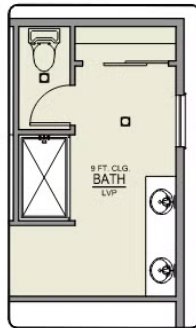

Z - Farmhouse

- 9 Foot Ceilings Both Levels with 8 Foot Doors
- Great Room with Fireplace
- Kitchen Island Range
- Quartz Countertops throughout the home

- Upstairs Bonus Room / Loft area
- Free-Standing Soaking Tub
- Tile Shower in Primary Bathroom
- Smart Home Ready

Distinct Collection

MIRANDA DISTINCT

🏠 4 Bedrooms

🚿 3 Bathrooms

🏠 2,517 Sq. Ft.

🚗 2 Car Garage

Miranda 2-Car
2,517 Sq. Ft.
4 Bedroom, 3 Bath

ISLAND HOOD OPTION

MAIN FLOOR

MIRANDA DISTINCT

🏠 4 Bedrooms

🚿 3 Bathrooms

🏠 2,517 Sq. Ft.

🚗 2 Car Garage

BEDROOM #5 OPTION

PRIMARY BATH CLOSET OPTION

Miranda 2-Car
2,517 Sq. Ft.
4 Bedroom, 3 Bath

UPPER FLOOR