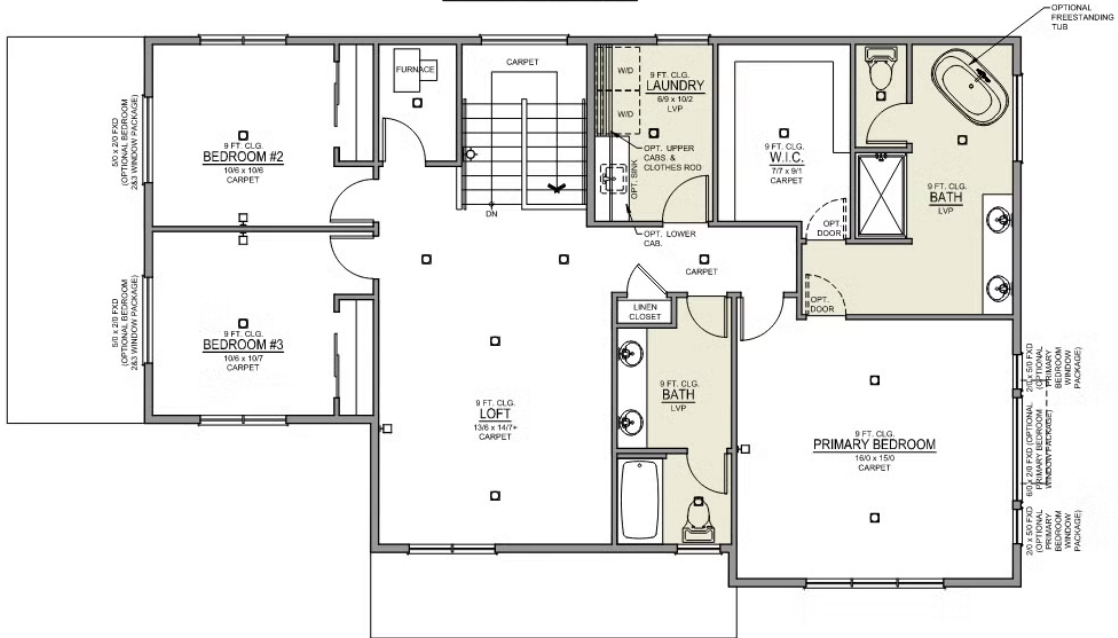

Distinct Collection

MIRANDA DISTINCT

🏠 4 Bedrooms

🚿 3 Bathrooms

🏠 2,517 Sq. Ft.

🚗 2 Car Garage

X - Craftsmen

Y - Modern

Z - Farmhouse

- 9 Foot Ceilings Both Levels with 8 Foot Doors
- Great Room with Fireplace
- Kitchen Island Range
- Quartz Countertops throughout the home

- Upstairs Bonus Room / Loft area
- Free-Standing Soaking Tub
- Tile Shower in Primary Bathroom
- Smart Home Ready

MAIN FLOOR

MIRANDA DISTINCT

🏠 4 Bedrooms

🚿 3 Bathrooms

🏠 2,517 Sq. Ft.

🚗 2 Car Garage

BEDROOM #5 OPTION

PRIMARY BATH CLOSET OPTION

Miranda 2-Car
2,517 Sq. Ft.
4 Bedroom, 3 Bath

UPPER FLOOR