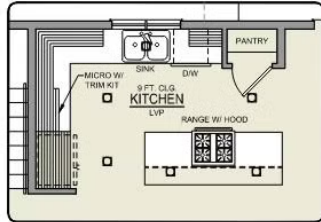

Z - Farmhouse

- 9 Foot Ceilings Both Levels with 8 Foot Doors
- Great Room with Fireplace
- Kitchen Island Range
- Quartz Countertops throughout the home

- Upstairs Bonus Room / Loft area
- Free-Standing Soaking Tub
- Tile Shower in Primary Bathroom
- Smart Home Ready

Distinct Collection

MIRANDA DISTINCT

🏠 4 Bedrooms

🚿 3 Bathrooms

🏠 2,517 Sq. Ft.

🚗 2 Car Garage

Miranda 2-Car
2,517 Sq. Ft.
4 Bedroom, 3 Bath

ISLAND HOOD OPTION

MAIN FLOOR

MIRANDA DISTINCT

🏠 4 Bedrooms

🚿 3 Bathrooms

🏠 2,517 Sq. Ft.

🚗 2 Car Garage

BEDROOM #5 OPTION

PRIMARY BATH CLOSET OPTION