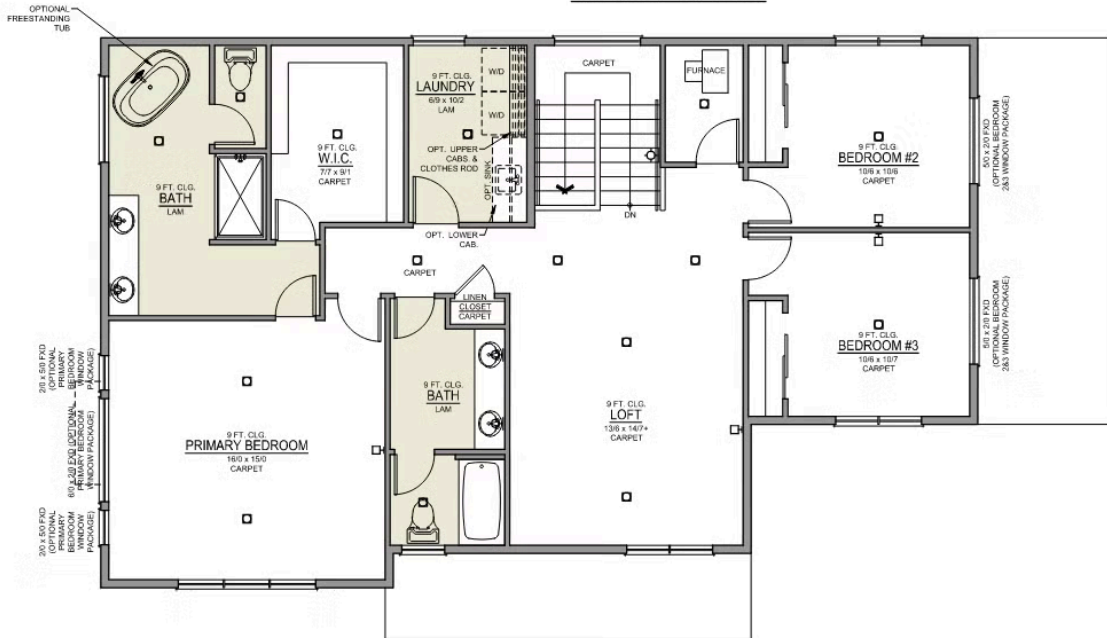

UPPER FLOOR