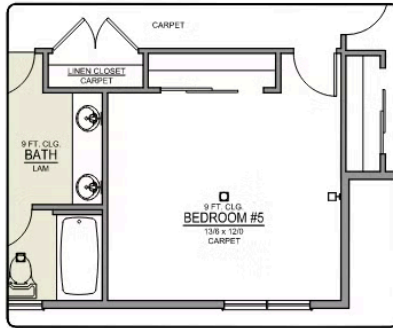

Z - Farmhouse

- 9 Foot Ceilings Both Levels with 8 Foot Doors
- Great Room with Fireplace
- Kitchen Island Range
- Quartz Countertops throughout the home

- Upstairs Bonus Room / Loft area
- Free-Standing Soaking Tub
- Tile Shower in Primary Bathroom
- Smart Home Ready

Distinct Collection

MIRANDA DISTINCT

🏠 4 Bedrooms

🚿 3 Bathrooms

🏠 2,517 Sq. Ft.

🚗 2 Car Garage

Miranda 2-Car

2,517 Sq. Ft.

4 Bedroom, 3 Bath

MAIN FLOOR

MIRANDA DISTINCT

🏠 4 Bedrooms

🚿 3 Bathrooms

🏠 2,517 Sq. Ft.

🚗 2 Car Garage

BEDROOM #5 OPTION

PRIMARY BATH CLOSET OPTION

Miranda 2-Car
2,517 Sq. Ft.
4 Bedroom, 3 Bath

UPPER FLOOR