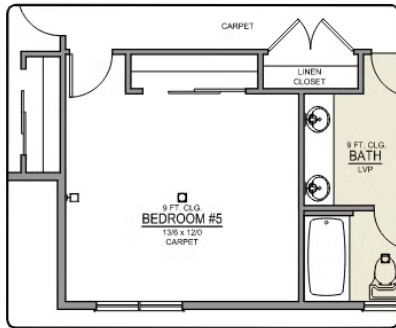

Z - Farmhouse

- 9 Foot Ceilings Both Levels with 8 Foot Doors
- Great Room with Fireplace
- Kitchen Island Range
- Quartz Countertops throughout the home

- Upstairs Bonus Room / Loft area
- Free-Standing Soaking Tub
- Tile Shower in Primary Bathroom
- Smart Home Ready

Distinct Collection

MIRANDA DISTINCT

🏠 4 Bedrooms

🚿 3 Bathrooms

🏠 2,517 Sq. Ft.

🚗 2 Car Garage

Miranda 2-Car
2,517 Sq. Ft.
4 Bedroom, 3 Bath

ISLAND HOOD OPTION

MAIN FLOOR

MIRANDA DISTINCT

🏠 4 Bedrooms

🚿 3 Bathrooms

🏠 2,517 Sq. Ft.

🚗 2 Car Garage

BEDROOM #5 OPTION

PRIMARY BATH CLOSET OPTION

Miranda 2-Car
2,517 Sq. Ft.
4 Bedroom, 3 Bath

UPPER FLOOR