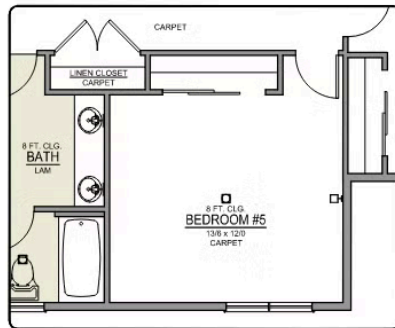

V - FARMHOUSE

- 9 Foot Ceilings throughout Main Level
- Great Room with Fireplace
- Kitchen Island with Sink
- Kitchen Pantry

- Upstairs Bonus Room / Loft
- Primary Suite with Walk-in Closet
- Quartz Countertops throughout Home
- Stainless Steel Appliances

2,517 Sq. Ft.

4 Bedroom, 3 Bath

ISLAND HOOD OPTION

MAIN FLOOR

Premier Collection

Miranda Premier

Available in 3 Communities

 4 Bedrooms

 3 Bathrooms

 2,517 Sq. Ft.

 2 Car Garage

BEDROOM #5 OPTION

PRIMARY BATH CLOSET OPTION

Miranda 2-Car
2,517 Sq. Ft.
4 Bedroom, 3 Bath

UPPER FLOOR