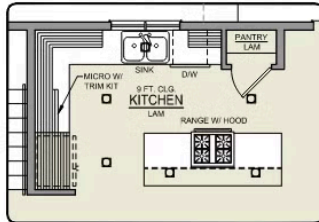

V - FARMHOUSE

- 9 Foot Ceilings throughout Main Level
- Great Room with Fireplace
- Kitchen Island with Sink
- Kitchen Pantry

- Upstairs Bonus Room / Loft
- Primary Suite with Walk-in Closet
- Quartz Countertops throughout Home
- Stainless Steel Appliances

2,517 Sq. Ft.

4 Bedroom, 3 Bath

ISLAND HOOD OPTION

MAIN FLOOR

Premier Collection

Miranda Premier

Available in 3 Communities

 4 Bedrooms