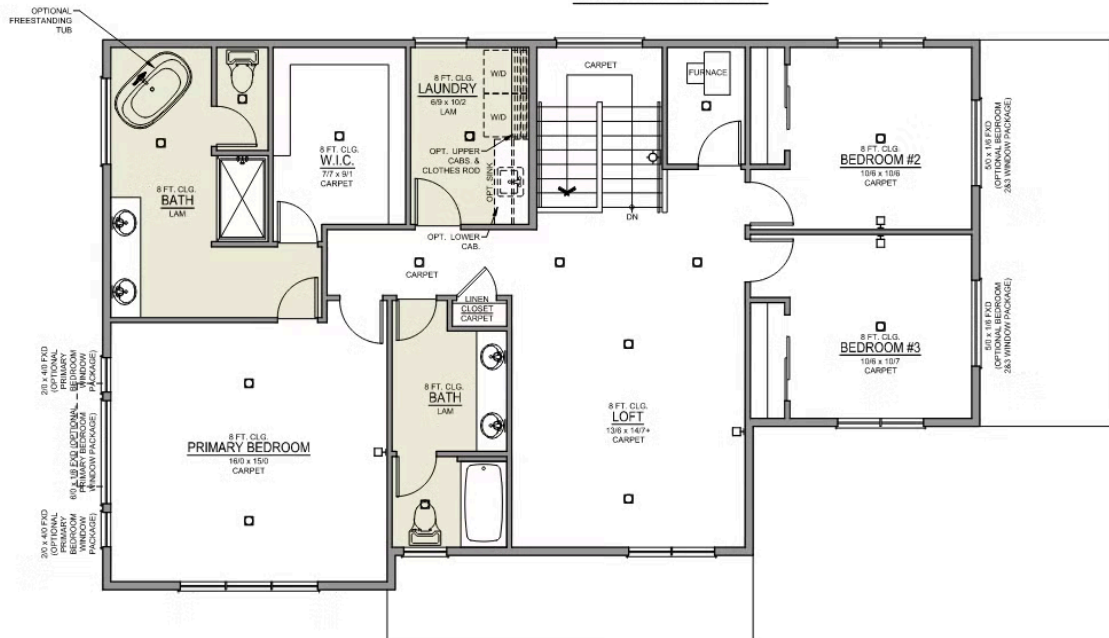

Premier Collection

Miranda Premier

Available in 3 Communities

 4 Bedrooms

 3 Bathrooms

 2,517 Sq. Ft.

 2 Car Garage

T - TRADITIONAL

V - FARMHOUSE

- 9 Foot Ceilings throughout Main Level
- Great Room with Fireplace
- Kitchen Island with Sink
- Kitchen Pantry

- Upstairs Bonus Room / Loft
- Primary Suite with Walk-in Closet
- Quartz Countertops throughout Home
- Stainless Steel Appliances

2,517 Sq. Ft.

4 Bedroom, 3 Bath

ISLAND HOOD OPTION

MAIN FLOOR

Premier Collection

Miranda Premier

Available in 3 Communities

 4 Bedrooms

 3 Bathrooms

 2,517 Sq. Ft.

 2 Car Garage

BEDROOM #5 OPTION

PRIMARY BATH CLOSET OPTION

Miranda 2-Car
2,517 Sq. Ft.
4 Bedroom, 3 Bath

UPPER FLOOR