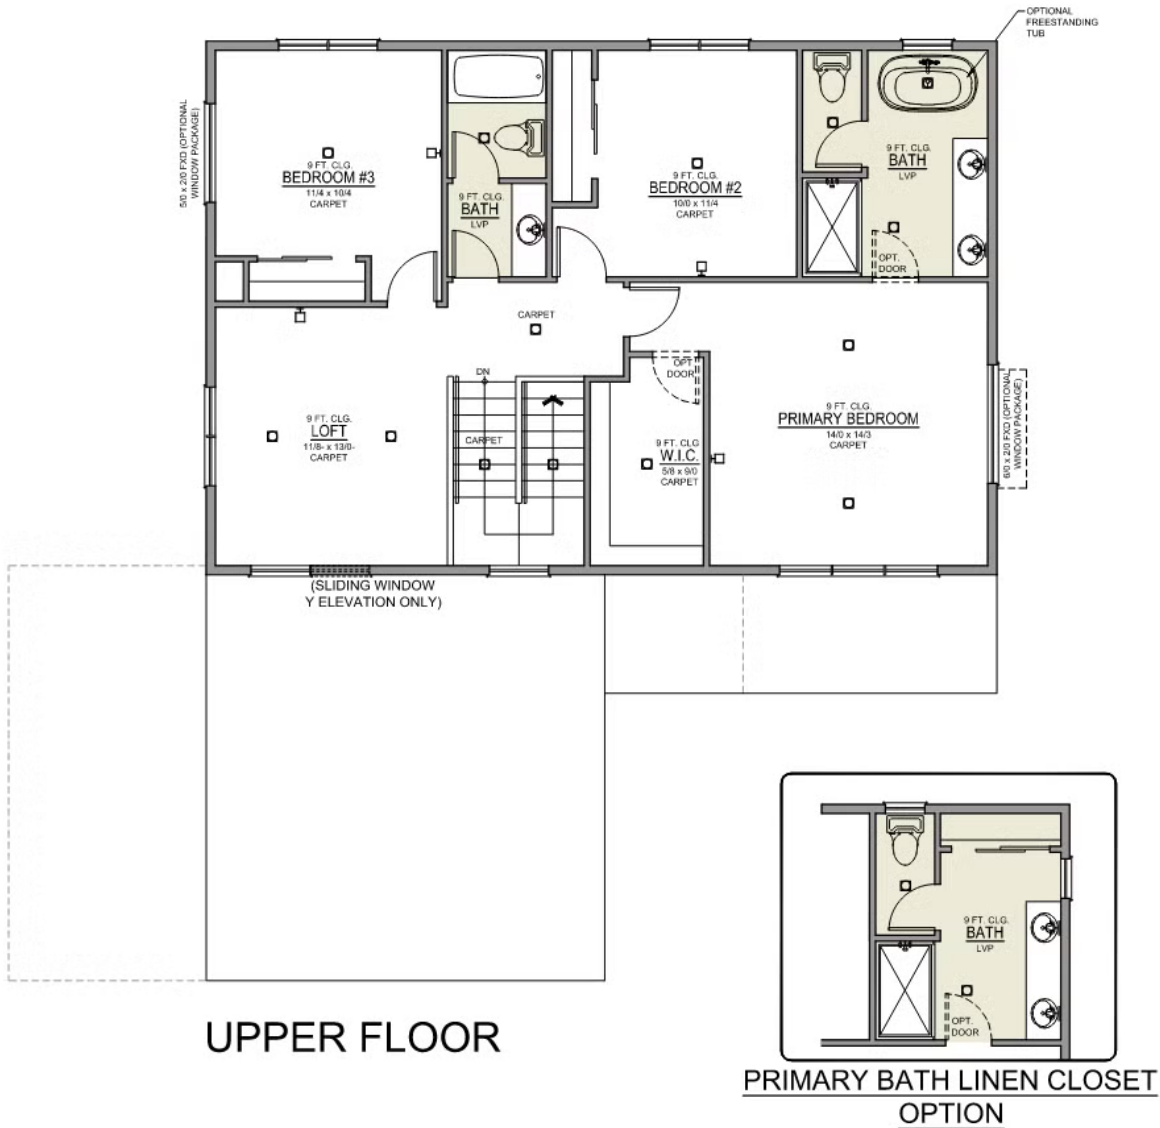

MOVE-IN READY

Z - Farmhouse

- \$20k Incentive (See agent for details)
- 9 Foot Ceilings with 8 Foot Doors
- Downstairs Suite
- Upstairs Bonus Room / Loft
- Kitchen Island Range Configuration
- Farmhouse Style Sink in Kitchen

🏠 4 Bedrooms

🚿 3 Bathrooms

🏠 2,029 Sq. Ft.

🚗 2 Car Garage

💰 629,997

Metolius 2-Car

2,095 Sq. Ft.

4 Bedroom, 3 Bath

 4 Bedrooms  3 Bathrooms  2,029 Sq. Ft.  2 Car Garage  629,997

- Interior Color Package - Linen - WHITE IS STANDARD FOR INTERIOR WALLS, TO SUBSTITUTE GRAY NOTE IN COMMENTS.
- Exterior Color Package - Mist
- Light Fixtures Freemont
- Door Hardware: Cove
- Shower Enclosure Glass Color Choice
- Package: Tech Package Pre Wire - Includes Panel, 110 outlet, 1 Dual Wall Plate (Coax & Ethernet) in Great Room
- Kitchen: Island Range with Hood. 36" Cabinets. Painted Kitchen & Bathroom Cabinets. Sliding Window over the sink.
- Laundry Room Lower Cabs With Quartz Top and Backsplash. - PAINTED
- Full Height Backsplash
- Quartz Counters and Backsplash in Guest Bath
- Quartz Counters and Backsplash In Powder Bath
- Quartz Counters and Backsplash in Master Bath
- Tile Shower in Place of Fiberglass Shower: 5-ft Shower w/ Fiberglass Pan
- Covered Patio: 14x10
- LED: 4 Total + Dimmer in Great Room, Master, Bonus/Loft.
- Fencing: Dogear Cedar - 6' tall (50 ft Min. Order)
- Fencing: Walk Gate - Dogear Cedar - 6' tall, 4' wide.
- LVP Flooring: Great Room
- Garage Door Opener
- Garage Door Opener Wireless Keypad
- Air Conditioner - PreWire not previously selected
- Fireplace (Direct Vent) with Mantel and Stone Surround
- Insulated Garage - 2 Car: Walls, Ceiling and Garage Door.
- Backyard Landscaping: Up to a 60-ft wide lot
- Farm Sink: Stainless Steel Single Bowl
- Faucet: Moen Arbor SRS
- Windows : 1/6 x 3/0 Picture - Obscure
- Windows: 2/0 x 4/0 Picture
- Windows: 6/0 x 1/6 Picture