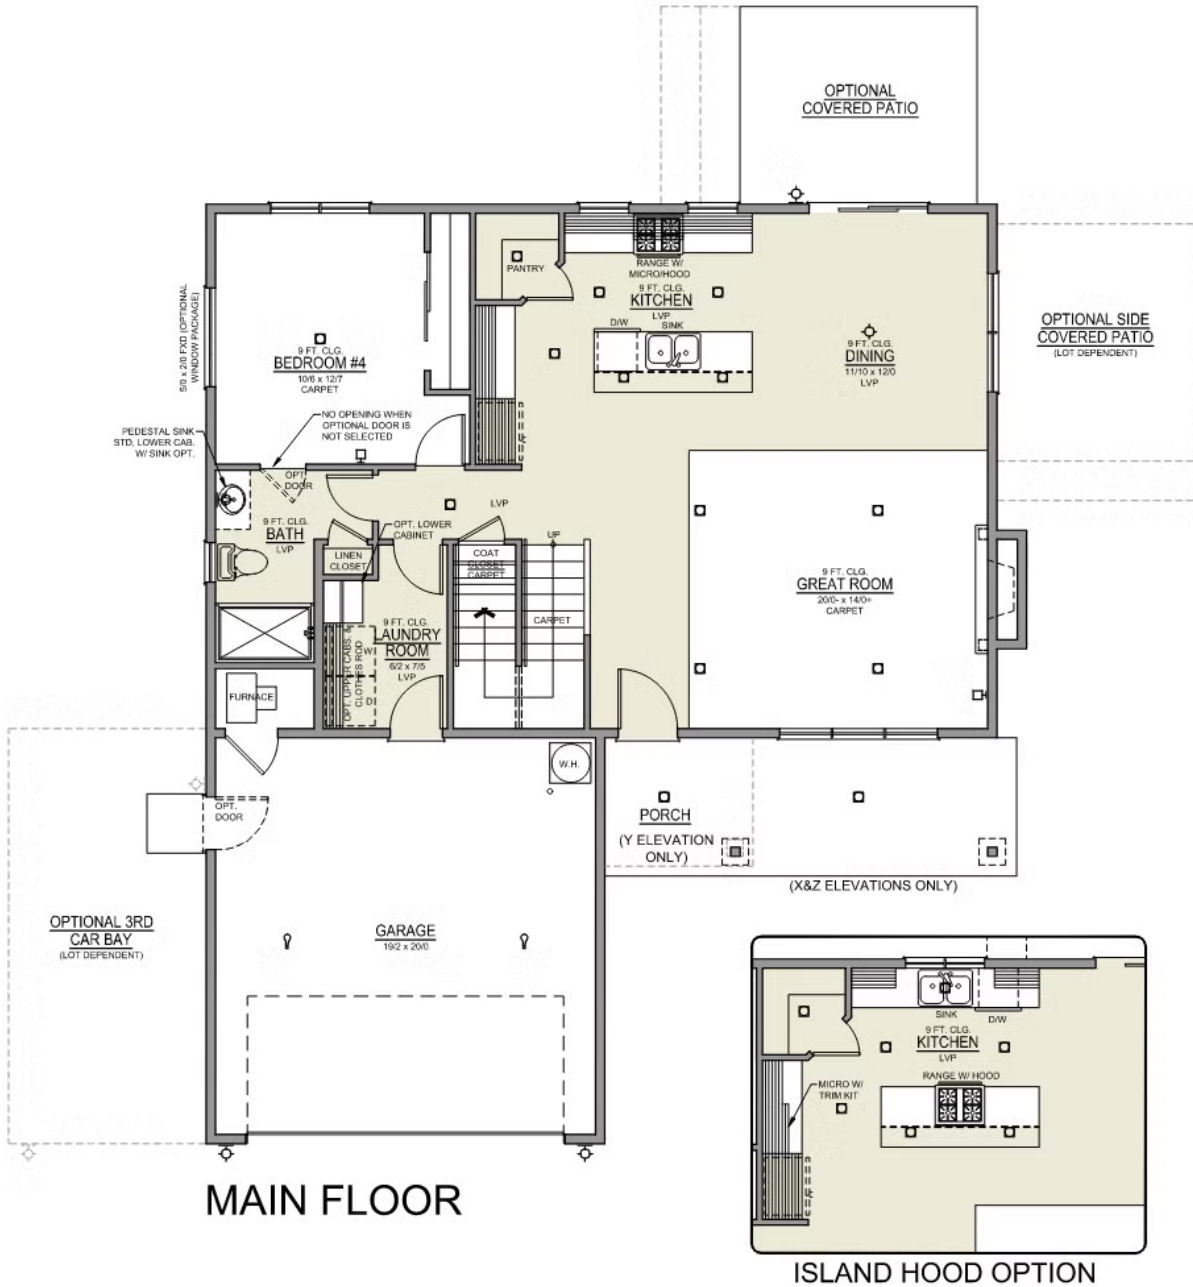

MOVE-IN READY

Z - Farmhouse

- \$20k Incentive (See agent for details)
- 9 Foot Ceilings with 8 Foot Doors
- Downstairs Suite
- Upstairs Bonus Room / Loft
- Kitchen Island Range Configuration
- Farmhouse Style Sink in Kitchen

🏠 4 Bedrooms

🚿 3 Bathrooms

🏠 2,029 Sq. Ft.

🚗 2 Car Garage

💰 629,997

Metolius 2-Car

2,095 Sq. Ft.

4 Bedroom, 3 Bath

 4 Bedrooms  3 Bathrooms  2,029 Sq. Ft.  2 Car Garage  629,997

- Interior Color Package - Linen - WHITE IS STANDARD FOR INTERIOR WALLS, TO SUBSTITUTE GRAY NOTE IN COMMENTS.
- Exterior Color Package - Mist
- Light Fixtures Freemont
- Door Hardware: Cove
- Shower Enclosure Glass Color Choice
- Package: Tech Package Pre Wire - Includes Panel, 110 outlet, 1 Dual Wall Plate (Coax & Ethernet) in Great Room
- Kitchen: Island Range with Hood. 36" Cabinets. Painted Kitchen & Bathroom Cabinets. Sliding Window over the sink.
- Laundry Room Lower Cabs With Quartz Top and Backsplash. - PAINTED
- Full Height Backsplash
- Quartz Counters and Backsplash in Guest Bath
- Quartz Counters and Backsplash In Powder Bath
- Quartz Counters and Backsplash in Master Bath
- Tile Shower in Place of Fiberglass Shower: 5-ft Shower w/ Fiberglass Pan
- Covered Patio: 14x10
- LED: 4 Total + Dimmer in Great Room, Master, Bonus/Loft.
- Fencing: Dogear Cedar - 6' tall (50 ft Min. Order)
- Fencing: Walk Gate - Dogear Cedar - 6' tall, 4' wide.
- LVP Flooring: Great Room
- Garage Door Opener
- Garage Door Opener Wireless Keypad
- Air Conditioner - PreWire not previously selected
- Fireplace (Direct Vent) with Mantel and Stone Surround
- Insulated Garage - 2 Car: Walls, Ceiling and Garage Door.
- Backyard Landscaping: Up to a 60-ft wide lot
- Farm Sink: Stainless Steel Single Bowl
- Faucet: Moen Arbor SRS
- Windows : 1/6 x 3/0 Picture - Obscure
- Windows: 2/0 x 4/0 Picture
- Windows: 6/0 x 1/6 Picture