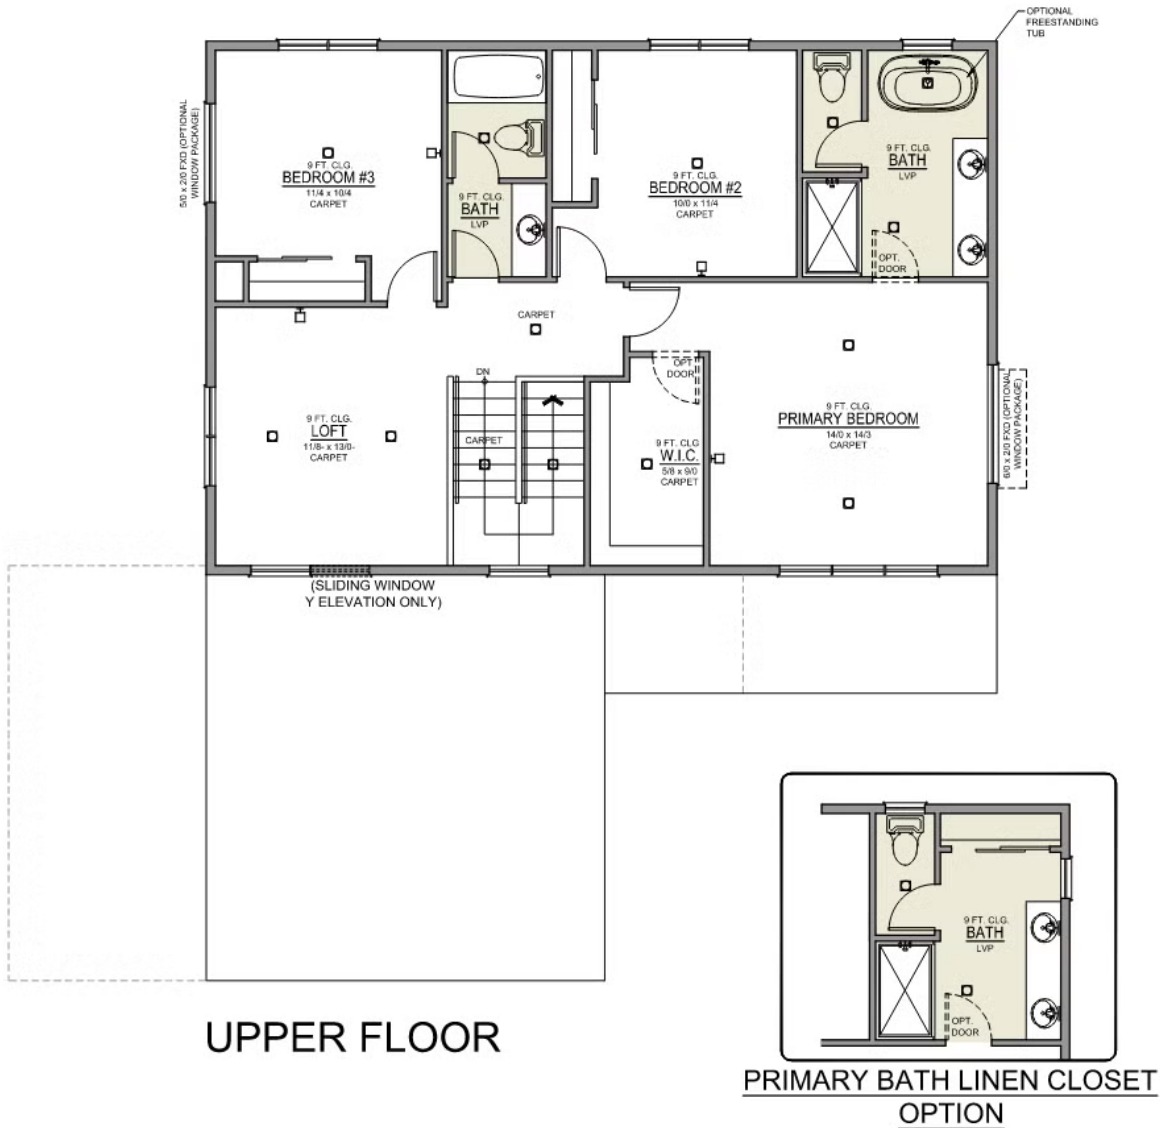

🏠 4 Bedrooms

🚿 3 Bathrooms

🏠 2,029 Sq. Ft.

🚗 2 Car Garage

💰 629,997

UNDER CONSTRUCTION

Z - Farmhouse

- \$10k Incentive if the home closes by the end of the year
- 9 Foot Ceilings with 8 Foot Doors
- Downstairs Suite
- Upstairs Bonus Room / Loft
- Kitchen Island Range Configuration
- Farmhouse Style Sink in Kitchen
- Quartz Kitchen Countertops with Full-Height Backsplash
- Oversized Windows
- Tile Shower in Primary Bathroom
- Free-Standing Soaking Tub
- Smart Home Ready

🏠 4 Bedrooms

🚿 3 Bathrooms

🏠 2,029 Sq. Ft.

🚗 2 Car Garage

💰 629,997

Metolius 2-Car

2,095 Sq. Ft.

4 Bedroom, 3 Bath

🏠 4 Bedrooms 🚿 3 Bathrooms 🏠 2,029 Sq. Ft. 🚗 2 Car Garage 💰 629,997

Metolius 2-Car

2,095 Sq. Ft.

4 Bedroom, 3 Bath

 4 Bedrooms

 3 Bathrooms

 2,029 Sq. Ft.

 2 Car Garage