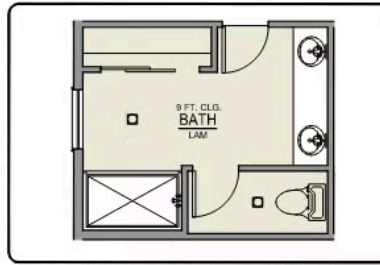

Y - MODERN ELEVATION

Z - FARMHOUSE ELEVATION

- 9 Foot Ceilings with 8 Foot Doors
- Vaulted Ceilings in Great Room
- Kitchen Island Range Configuration
- Quartz Kitchen Countertops with Full-Height Backsplash

Charity Distinct

Willowbrook

3 Bedrooms

2 Bathrooms

1,892 Sq. Ft.

2 Car Garage

Charity 2-Car
1,892 Sq. Ft.
3 Bedroom, 2 Bath

Distinct Collection

Charity Distinct

Willowbrook

 3 Bedrooms

 2 Bathrooms

 1,892 Sq. Ft.

 2 Car Garage

Charity 2-Car

1,892 Sq. Ft.

3 Bedroom, 2 Bath

PRIMARY BATH LINEN
CLOSET OPTION

ISLAND HOOD OPTION