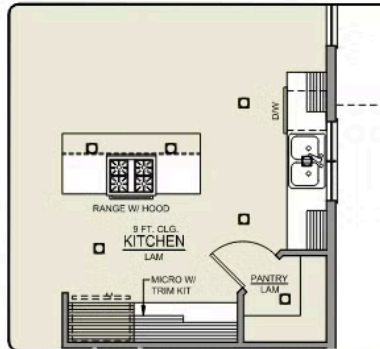

Y - MODERN ELEVATION

Z - FARMHOUSE ELEVATION

- 9 Foot Ceilings with 8 Foot Doors
- Vaulted Ceilings in Great Room
- Kitchen Island Range Configuration
- Quartz Kitchen Countertops with Full-Height Backsplash

Charity Distinct

Willowbrook

3 Bedrooms

2 Bathrooms

1,892 Sq. Ft.

2 Car Garage

Charity 2-Car
1,892 Sq. Ft.
3 Bedroom, 2 Bath

Distinct Collection

Charity Distinct

Willowbrook

 3 Bedrooms

 2 Bathrooms

 1,892 Sq. Ft.

 2 Car Garage

Charity 2-Car

1,892 Sq. Ft.

3 Bedroom, 2 Bath

PRIMARY BATH LINEN
CLOSET OPTION

ISLAND HOOD OPTION