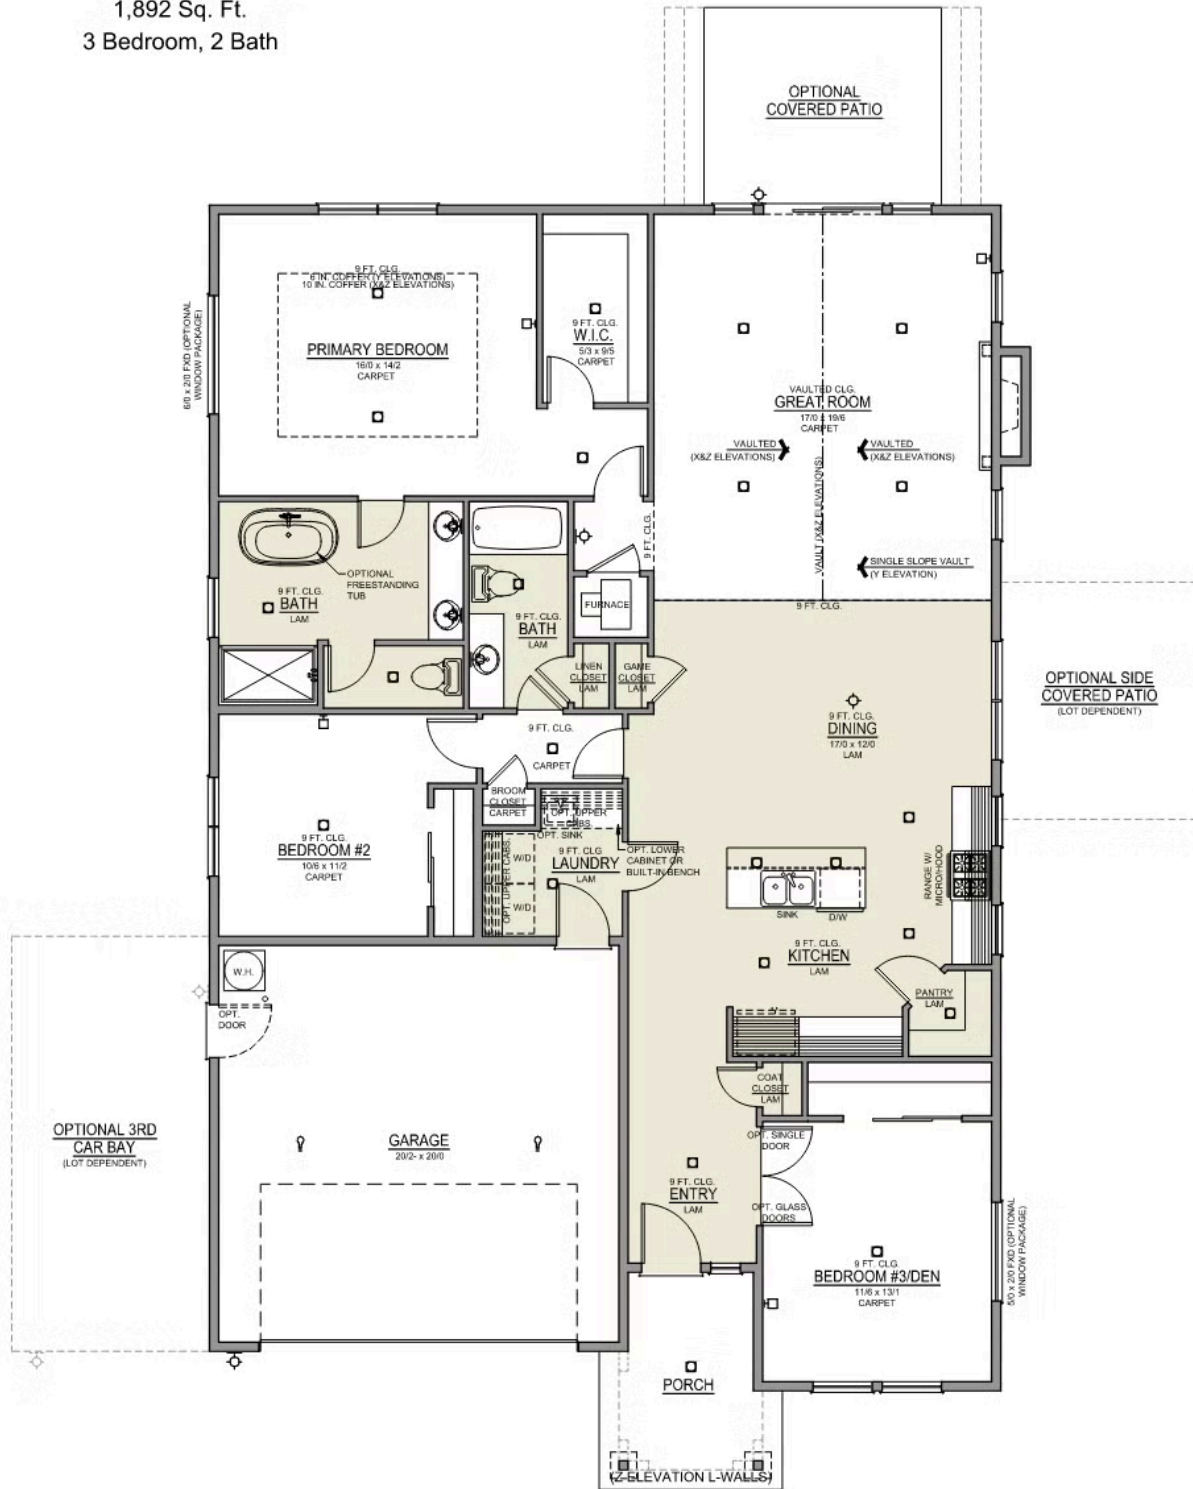

Distinct Collection

Charity Distinct

Willowbrook

 3 Bedrooms

 2 Bathrooms

 1,892 Sq. Ft.

 2 Car Garage

X - TRADITIONAL ELEVATION

Y - MODERN ELEVATION

Z - FARMHOUSE ELEVATION

- 9 Foot Ceilings with 8 Foot Doors
- Vaulted Ceilings in Great Room
- Kitchen Island Range Configuration
- Quartz Kitchen Countertops with Full-Height Backsplash

Charity Distinct

Willowbrook

3 Bedrooms

2 Bathrooms

1,892 Sq. Ft.

2 Car Garage

Charity 2-Car
1,892 Sq. Ft.
3 Bedroom, 2 Bath

Distinct Collection

Charity Distinct

Willowbrook

 3 Bedrooms

 2 Bathrooms

 1,892 Sq. Ft.

 2 Car Garage

Charity 2-Car

1,892 Sq. Ft.