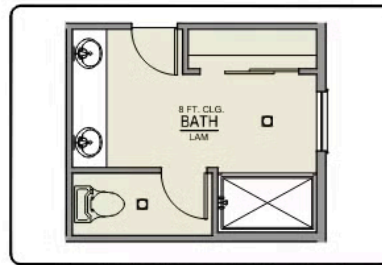

U - Craftsman

V - Farmhouse

- Private Ensuite to 2nd Bedroom
- Spacious Single Story Layout
- Designer Kitchen Island Range Available
- Best in Show Primary Suite
- Office, Study, or School Room

- Open Great Room with Gas Fireplace
- Large Cooks Kitchen
- Quartz Countertops throughout Home
- Large Corner Kitchen Pantry

Premier Collection

CHARITY PREMIER

WILLOWBROOK

 3 Bedrooms

 2 Bathrooms

 1,892 Sq. Ft.

 2 Car Garage

Charity 2-Car

1,892 Sq. Ft.

3 Bedroom, 2 Bath

PRIMARY BATH LINEN
CLOSET OPTION

ISLAND HOOD OPTION