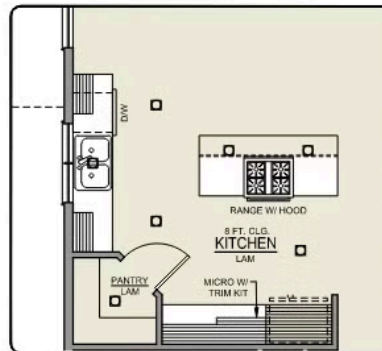

U - Craftsman

V - Farmhouse

- Private Ensuite to 2nd Bedroom
- Spacious Single Story Layout
- Designer Kitchen Island Range Available
- Best in Show Primary Suite
- Office, Study, or School Room

- Open Great Room with Gas Fireplace
- Large Cooks Kitchen
- Quartz Countertops throughout Home
- Large Corner Kitchen Pantry

Premier Collection

CHARITY PREMIER

WILLOWBROOK

 3 Bedrooms

 2 Bathrooms

 1,892 Sq. Ft.

 2 Car Garage

Charity 2-Car

1,892 Sq. Ft.

3 Bedroom, 2 Bath

PRIMARY BATH LINEN
CLOSET OPTION

ISLAND HOOD OPTION