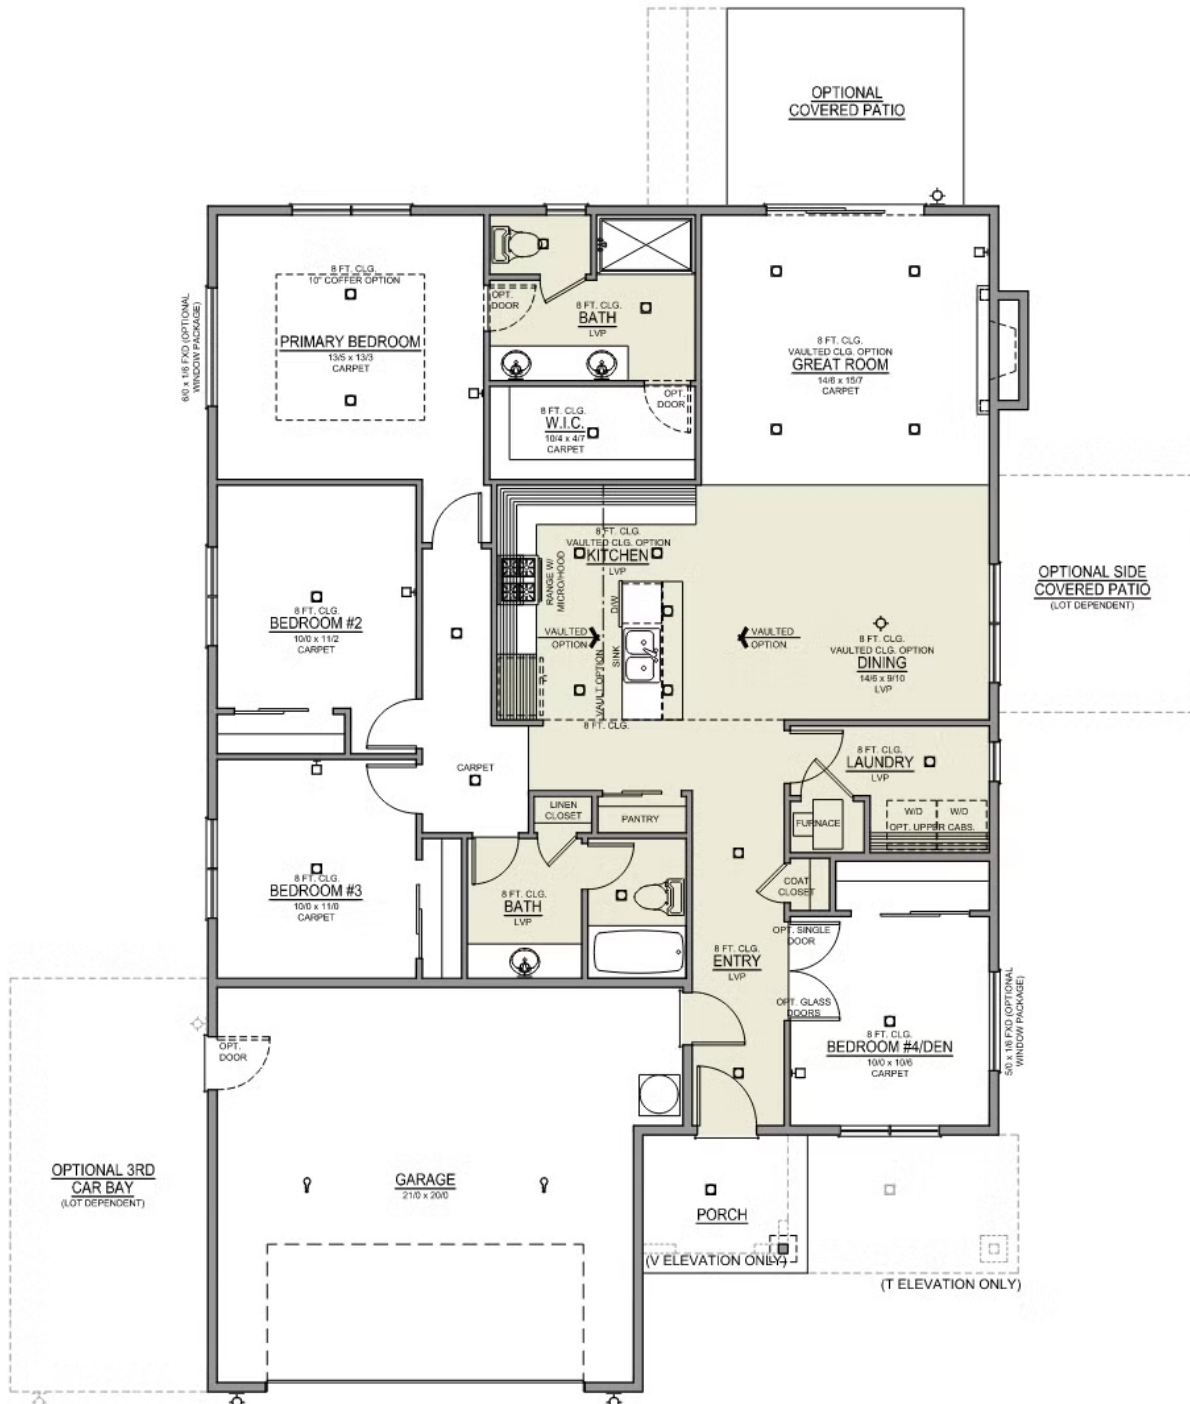

WILLOWBROOK

CHARLOTTE PREMIER
LOT 114

300 NW Par Ave. Madras, OR 97741

🏠 4 Bedrooms

🚿 2 Bathrooms

🏠 1,701 Sq. Ft.

🚗 2 Car Garage

💰 419,900

UNDER CONSTRUCTION

T - Traditional 2 Car

- *\$5k Incentive (see sales agent for more details)
- Kitchen Island with Sink
- Quartz Countertops throughout Home
- Open Great Room with Gas Fireplace
- Kitchen Pantry
- Stainless Steel Appliances
- Laundry Room

4 Bedrooms

2 Bathrooms

1,701 Sq. Ft.

2 Car Garage

419,900

Charlotte 2-Car

1,701 Sq. Ft.

4 Bedroom, 2 Bath

 4 Bedrooms

 2 Bathrooms

 1,701 Sq. Ft.

 2 Car Garage

 419,900

- Interior Color Package: "Haven Valley". Painted Cabinets (All cabinets in house MUST be selected as "PAINTED")
- Exterior Color Package: Cascade Falls
- Light Fixtures: Acadia
- Door Hardware: Cove
- Shower Enclosure Glass Color Choice
- Package: Tech Package Pre Wire - Includes Panel, 110 outlet, 1 Dual Wall Plate (Coax & Ethernet) in Great Room
- Vault in Great Room and Coffered Ceiling in Primary Bedroom
- Kitchen: 30" Cabinets. PAINTED Kitchen & Bathroom Cabinets.
- Cabinets: Knobs and Pulls
- Quartz Counters and Backsplash in Kitchen
- Quartz Counters and Backsplash in Guest Bath
- Quartz Counters and Backsplash in Master Bath
- Covered Patio - Rear - 12x10
- Recessed LED: Add 2 for 4 total+ Dimmer in Primary Bedroom.
- Garage Door Opener
- Air Conditioner PreWire (Dedicated 220 Outlet)
- Fireplace (Direct Vent) with Mantel and Stone Surround
- Exterior: Stone on all Front Column(s)
- Exterior: Stone Garage Wing Wall - 2 Car
- Farm Sink: Stainless Steel Single Bowl
- Kitchen: Upgrade Faucet to Moen Arbor SRS