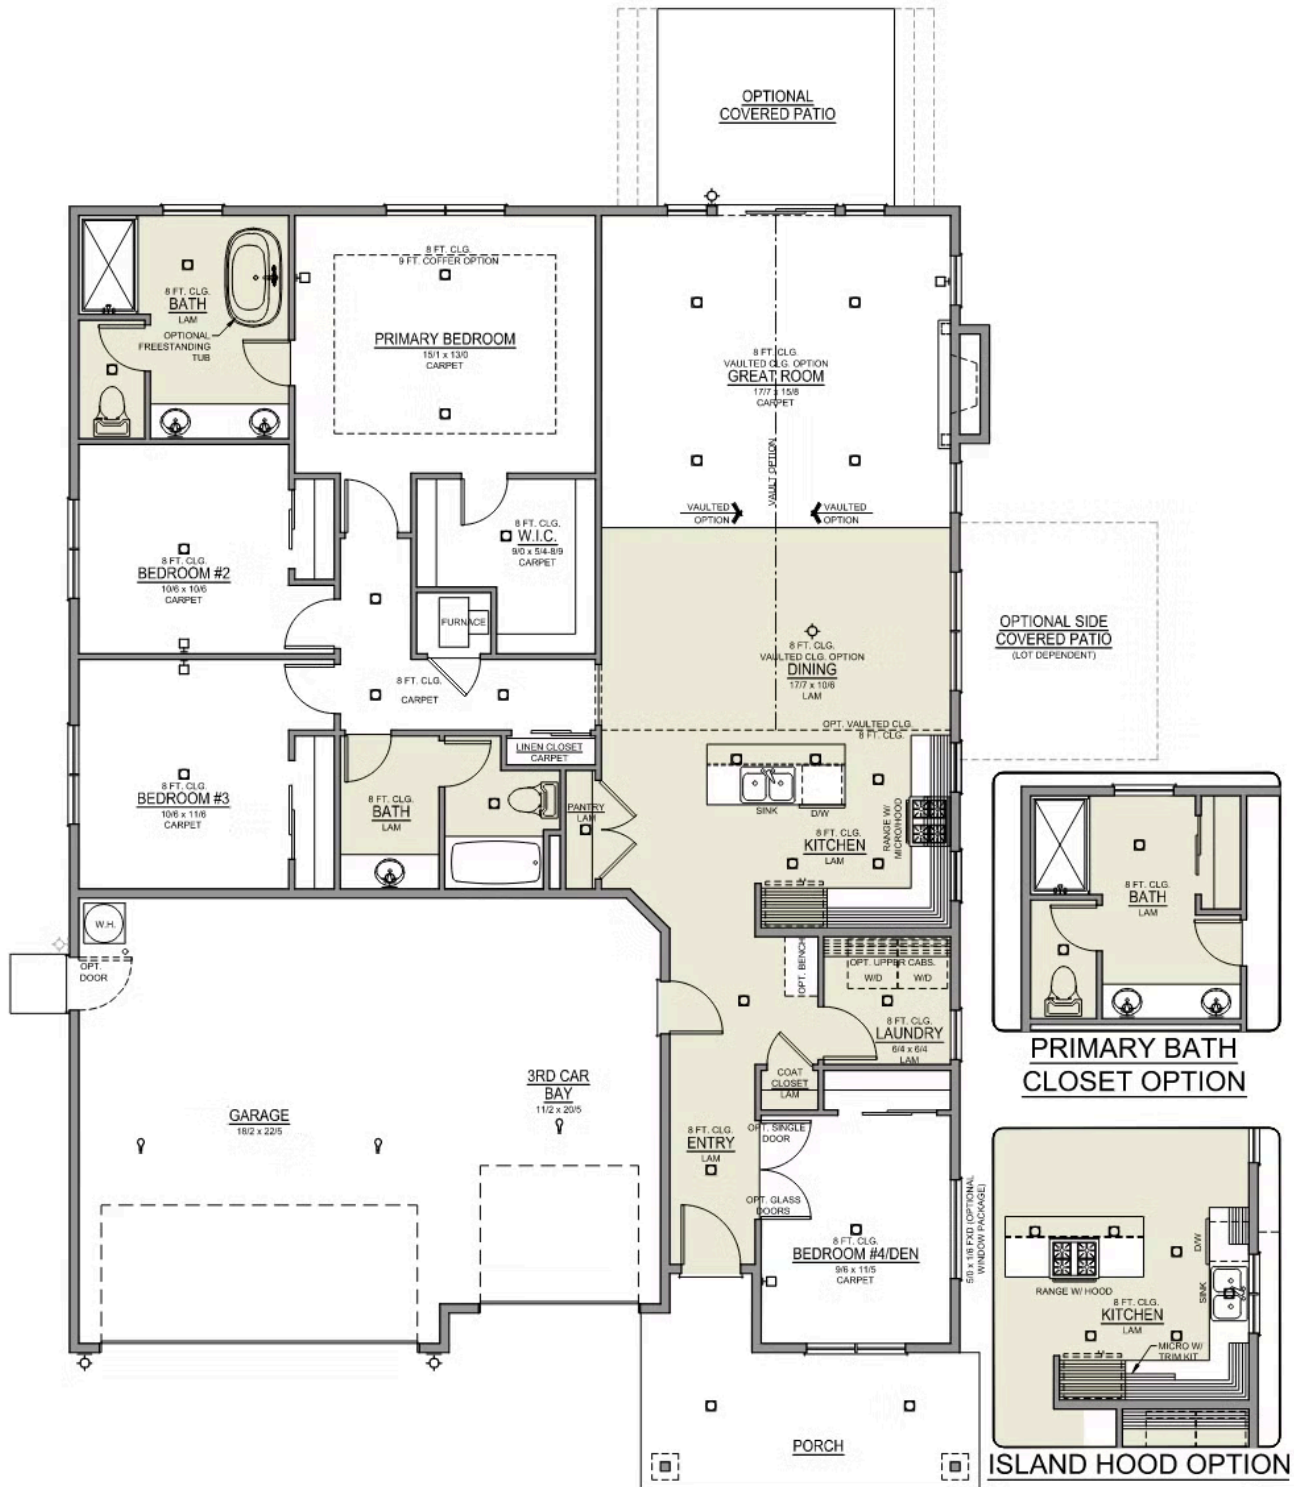

# Willowbrook

Hope Premier  
LOT 105

221 NW Par Ave. Madras, OR 97741

4 Bedrooms    2 Bathrooms    1,906 Sq. Ft.    3 Car Garage    452,900

**Hope 3-Car**  
1,906 Sq. Ft.  
4 Bedroom, 2 Bath

 4 Bedrooms

 2 Bathrooms

 1,906 Sq. Ft.

 3 Car Garage

 452,900

- Interior Color Package: "Granite Shoreline". Painted Cabinets (All cabinets in house MUST be selected as "PAINTED")
- Exterior Color Package: Twilight Ridge
- Light Fixtures: Acadia
- Doors: Hardware Upgrade to "Ladera Levers"
- Bathroom: Upgrade finishes to BLACK - All bathrooms. Soaker Tub INCLUDED. (Plumbing Fixtures, bath accessories and shower door hardware)
- Bathroom: Shower Enclosure Glass Color Choice
- Exterior Package: Corner Lot. Includes Window trim on Corner Side, Flatwork and Corner Landscaping
- Electrical Package: Tech Package Pre Wire - Includes Panel, 110 outlet, 1 Dual Wall Plate (Coax & Ethernet) in Great Room
- Windows Package: Optional Windows
- Ceilings: Vault in Great Room and Coffered Ceiling in Primary Bedroom
- Kitchen: 36" Cabinets. PAINTED Kitchen & Bathroom Cabinets.
- Cabinets: Knobs and Pulls
- Exterior Covered Patio: Rear - 12x10
- Kitchen: Pendant Lights over Kitchen Island - In place of recessed LED
- Doors Package: Upgrade to 5-Panel Interior Doors. \*Includes Optional Interior Doors. 6/8 Interior Doors. (Premier Series Only)
- Flooring: Great Room - Wood Laminate (Casita Court)
- Flooring: Hallway Down - Wood Laminate (Casita Court)
- Garage: Garage Door Opener
- Garage: Garage Door Opener Wireless Keypad
- HVAC: Air Conditioner PreWire (Dedicated 220 Outlet)
- Fireplace: (Direct Vent) with Mantel and Stone Surround
- Exterior: Stone on all Front Column(s)
- Kitchen: Farm Sink - Stainless Steel Single Bowl
- Kitchen or Laundry Sink: Upgrade Faucet to Moen Arbor - Specify Color, Quantity and Location(s)
- Bathroom: Freestanding Soaker Tub