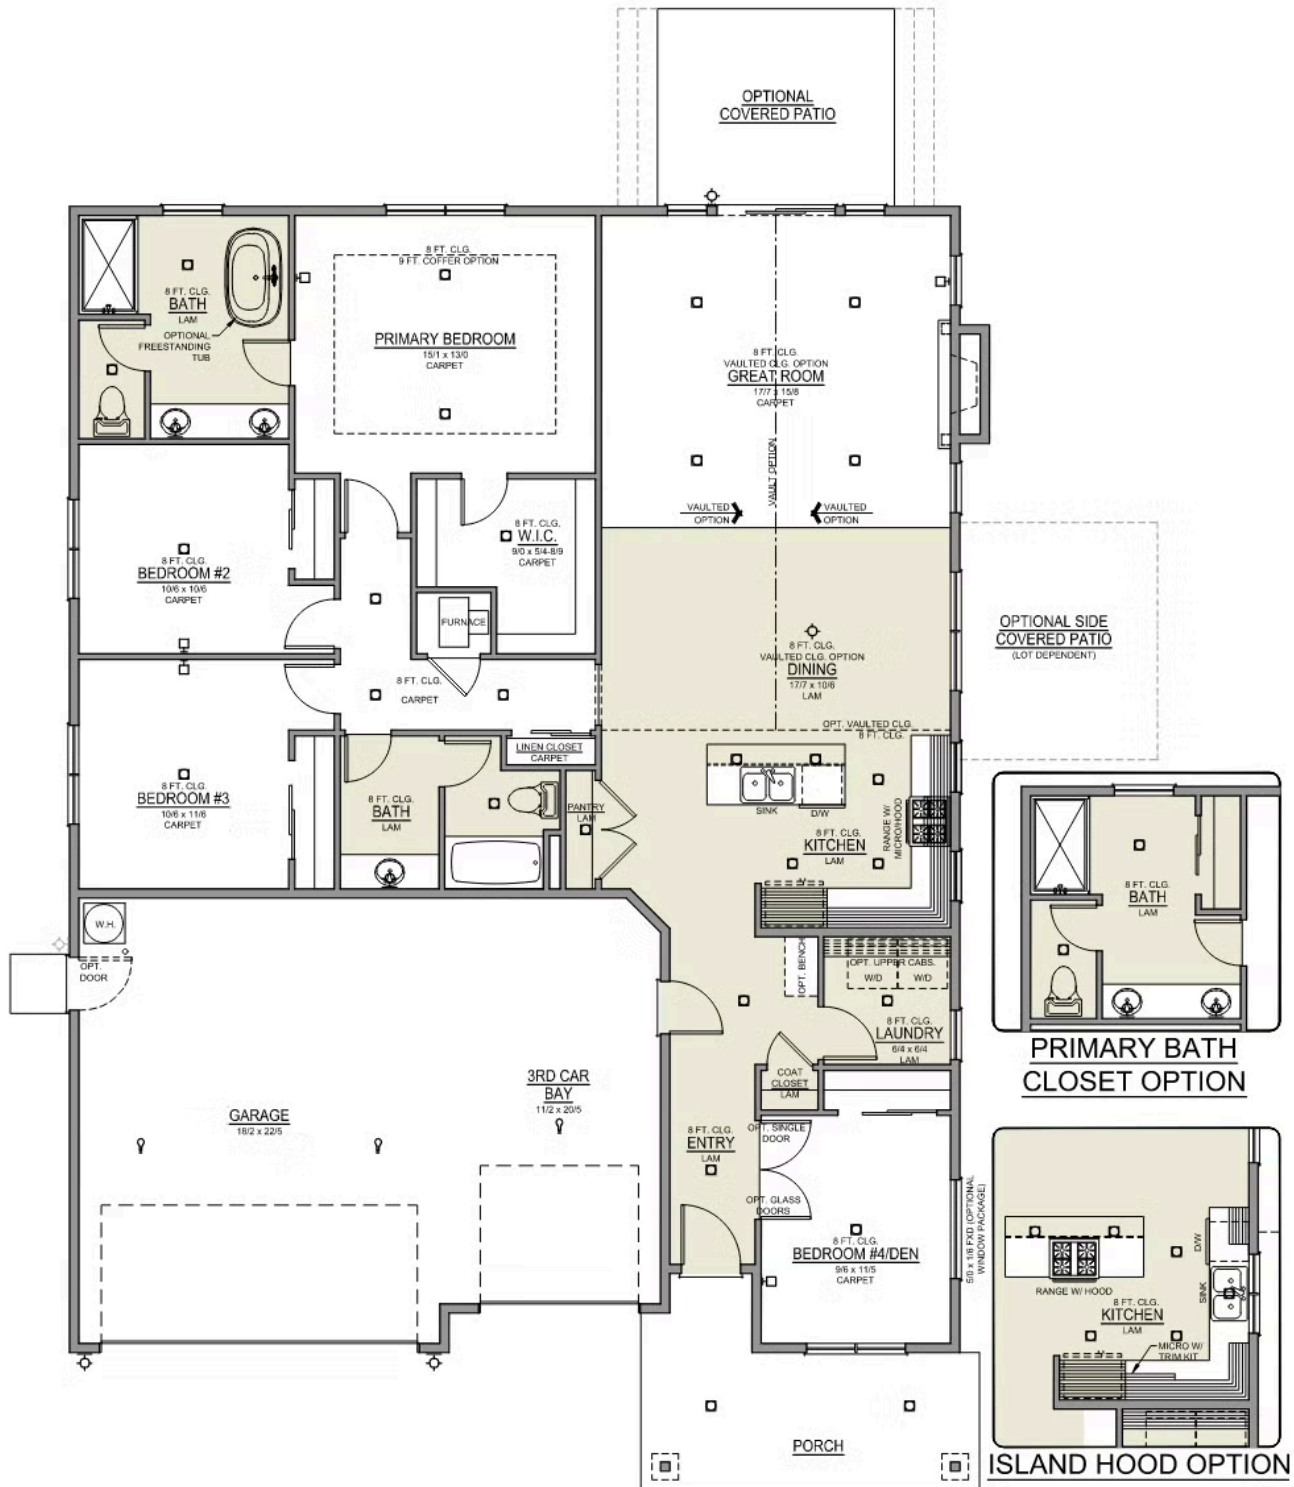

Willowbrook

Hope Premier
LOT 105

221 NW Par Ave. Madras, OR 97741

🏠 4 Bedrooms

🚿 2 Bathrooms

📏 1,906 Sq. Ft.

🚗 3 Car Garage

🏷️ 452,900

Willowbrook

Hope Premier
LOT 105

221 NW Par Ave. Madras, OR 97741

🏠 4 Bedrooms 🚿 2 Bathrooms 📏 1,906 Sq. Ft. 🚗 3 Car Garage 💰 452,900

Hope 3-Car
1,906 Sq. Ft.
4 Bedroom, 2 Bath

 4 Bedrooms

 2 Bathrooms

 1,906 Sq. Ft.

 3 Car Garage

 452,900

- Interior Color Package: "Granite Shoreline". Painted Cabinets (All cabinets in house MUST be selected as "PAINTED")
- Exterior Color Package: Twilight Ridge
- Light Fixtures: Acadia
- Doors: Hardware Upgrade to "Ladera Levers"
- Bathroom: Upgrade finishes to BLACK - All bathrooms. Soaker Tub INCLUDED. (Plumbing Fixtures, bath accessories and shower door hardware)
- Bathroom: Shower Enclosure Glass Color Choice
- Exterior Package: Corner Lot. Includes Window trim on Corner Side, Flatwork and Corner Landscaping
- Electrical Package: Tech Package Pre Wire - Includes Panel, 110 outlet, 1 Dual Wall Plate (Coax & Ethernet) in Great Room
- Windows Package: Optional Windows
- Ceilings: Vault in Great Room and Coffered Ceiling in Primary Bedroom
- Kitchen: 36" Cabinets. PAINTED Kitchen & Bathroom Cabinets.
- Cabinets: Knobs and Pulls
- Exterior Covered Patio: Rear - 12x10
- Kitchen: Pendant Lights over Kitchen Island - In place of recessed LED
- Doors Package: Upgrade to 5-Panel Interior Doors. *Includes Optional Interior Doors. 6/8 Interior Doors. (Premier Series Only)
- Flooring: Great Room - Wood Laminate (Casita Court)
- Flooring: Hallway Down - Wood Laminate (Casita Court)
- Garage: Garage Door Opener
- Garage: Garage Door Opener Wireless Keypad
- HVAC: Air Conditioner PreWire (Dedicated 220 Outlet)
- Fireplace: (Direct Vent) with Mantel and Stone Surround
- Exterior: Stone on all Front Column(s)
- Kitchen: Farm Sink - Stainless Steel Single Bowl
- Kitchen or Laundry Sink: Upgrade Faucet to Moen Arbor - Specify Color, Quantity and Location(s)
- Bathroom: Freestanding Soaker Tub