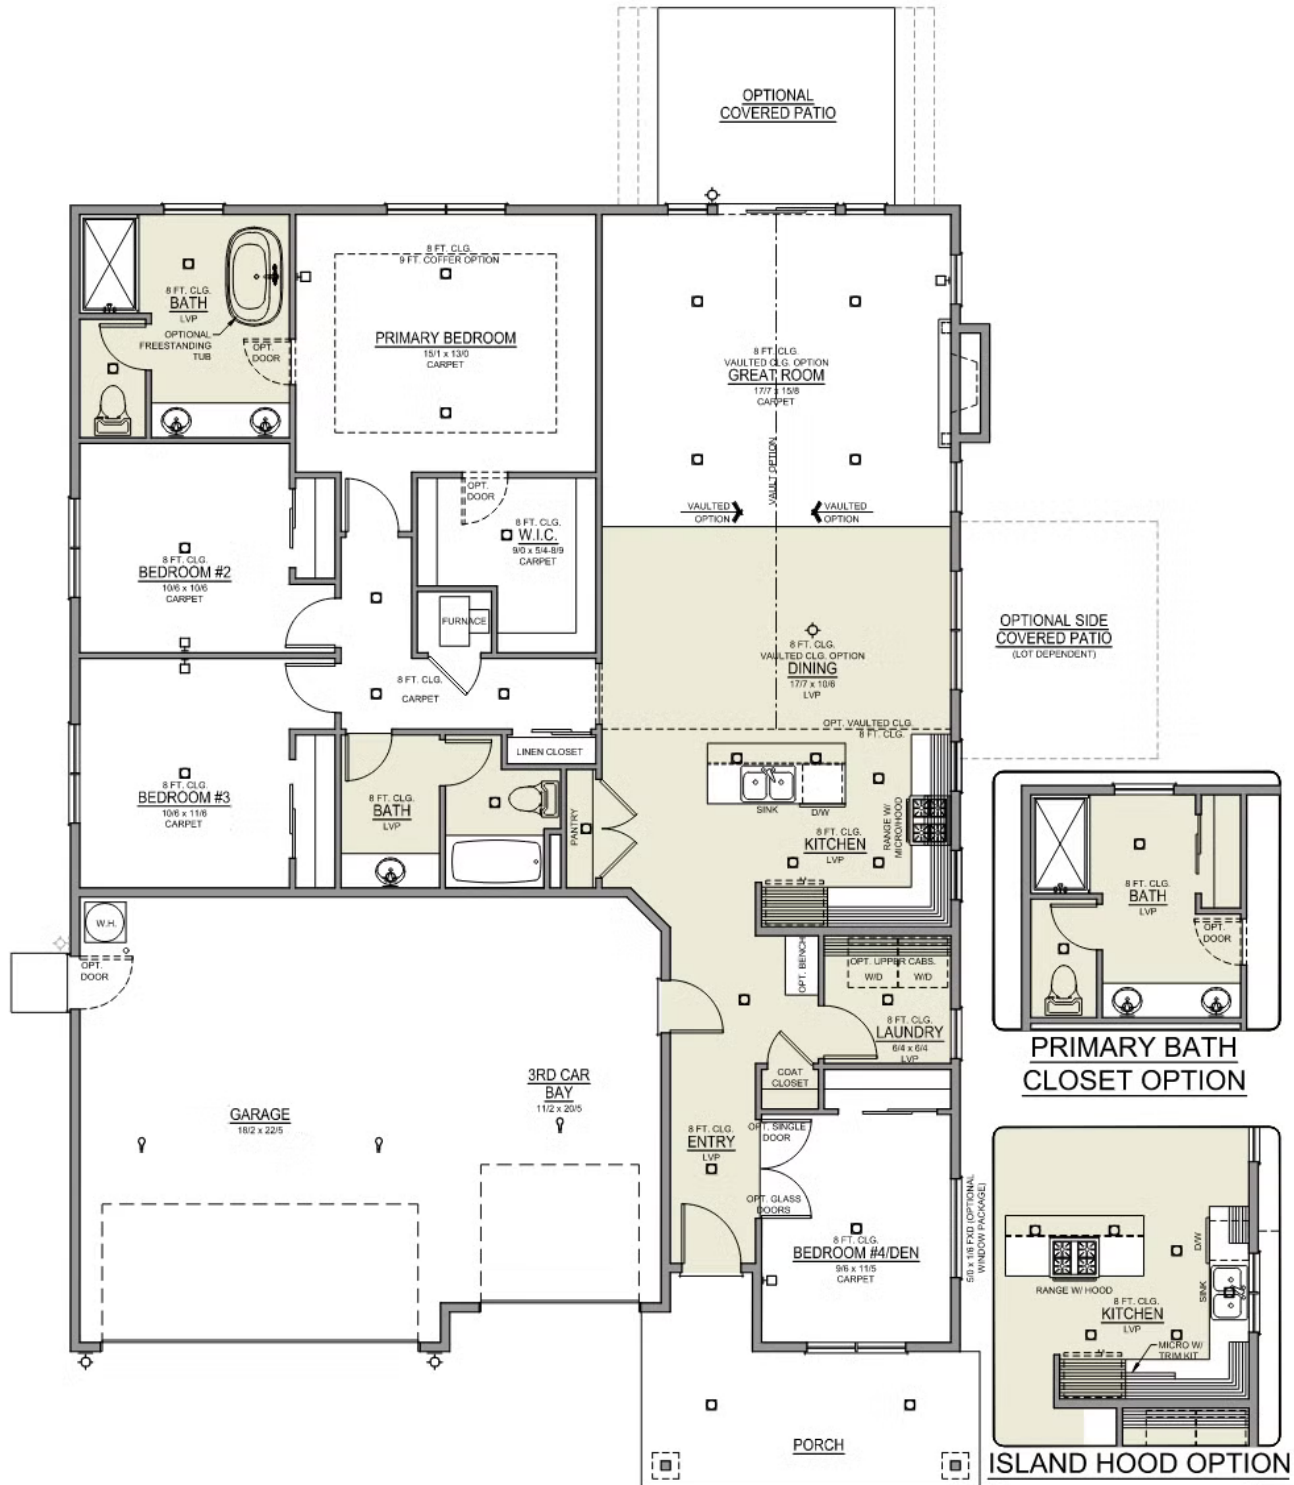

UNDER CONSTRUCTION

T - Traditional

- *\$3k Incentive (See agent for details)
- Kitchen Island with Sink
- Pantry

- Great Room with Gas Fireplace
- Quartz Countertops throughout the Home
- Stainless Steel Appliances

🏠 4 Bedrooms

🚿 2 Bathrooms

🏠 1,906 Sq. Ft.

🚗 3 Car Garage

💰 419,997

Hope 3-Car
1,906 Sq. Ft.
4 Bedroom, 2 Bath

 4 Bedrooms

 2 Bathrooms

 1,906 Sq. Ft.

 3 Car Garage

 419,997

- Interior Color Package: "Crystal Heights". Painted Cabinets (All cabinets in house MUST be selected as "PAINTED")
- Exterior Color Package: Alpine Trail
- Light Fixtures: Acadia
- Doors: Hardware Standard. "Cove" knobs / "Amador" front door handle.
- Shower Enclosure Glass Color Choice
- Package: Tech Package Pre Wire - Includes Panel, 110 outlet, 1 Dual Wall Plate (Coax & Ethernet) in Great Room
- Package: Optional Windows
- Vault in Great Room and Coffered Ceiling in Primary Bedroom
- Kitchen: Island Range with Hood. 36" Cabinets. PAINTED Kitchen & Bathroom Cabinets. Sliding Window over the sink.
- Cabinets: Knobs and Pulls
- Quartz Counters and Backsplash in Kitchen
- Quartz Counters and Backsplash in Guest Bath
- Quartz Counters and Backsplash in Master Bath
- Covered Patio - Rear - 14x10
- Recessed LED: Add 2 for 4 total+ Dimmer in Primary Bedroom.
- Carpentry: Built in Bench
- Package: Optional 6/8 Interior Doors (Premier Series Only)
- Garage: Garage Door Opener
- Garage: Garage Door Opener Wireless Keypad
- Air Conditioner PreWire (Dedicated 220 Outlet)
- Fireplace (Direct Vent) with Mantel and Stone Surround
- Stone on all Front Column(s)
- Faucet: Moen Arbor SRS
- Freestanding Soaker Tub