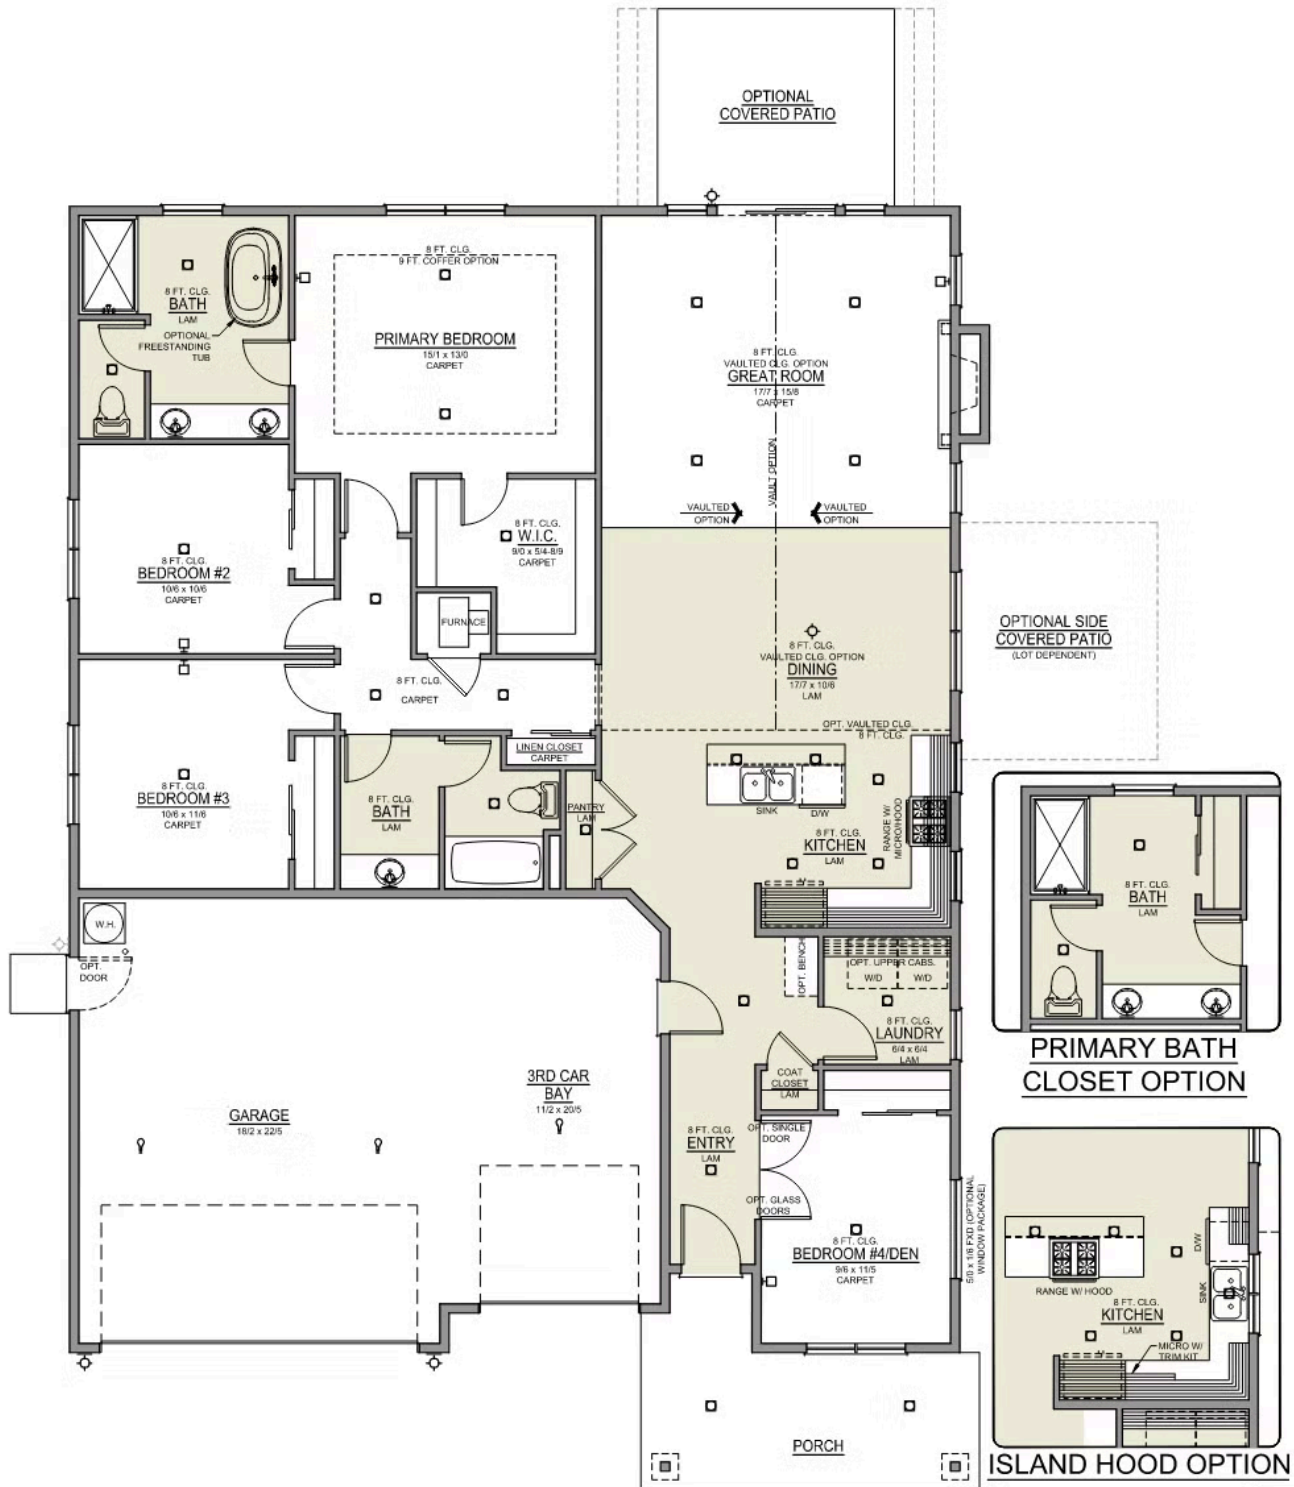

🏠 4 Bedrooms

🚿 2 Bathrooms

🏠 1,906 Sq. Ft.

🚗 3 Car Garage

💰 419,997

**Hope 3-Car**  
1,906 Sq. Ft.  
4 Bedroom, 2 Bath

 4 Bedrooms

 2 Bathrooms

 1,906 Sq. Ft.

 3 Car Garage

 419,997

- Interior Color Package: "Crystal Heights". Painted Cabinets (All cabinets in house MUST be selected as "PAINTED")
- Exterior Color Package: Alpine Trail
- Light Fixtures: Acadia
- Doors: Hardware Standard. "Cove" knobs / "Amador" front door handle.
- Shower Enclosure Glass Color Choice
- Package: Tech Package Pre Wire - Includes Panel, 110 outlet, 1 Dual Wall Plate (Coax & Ethernet) in Great Room
- Package: Optional Windows
- Vault in Great Room and Coffered Ceiling in Primary Bedroom
- Kitchen: Island Range with Hood. 36" Cabinets. PAINTED Kitchen & Bathroom Cabinets. Sliding Window over the sink.
- Cabinets: Knobs and Pulls
- Quartz Counters and Backsplash in Kitchen
- Quartz Counters and Backsplash in Guest Bath
- Quartz Counters and Backsplash in Master Bath
- Covered Patio - Rear - 14x10
- Recessed LED: Add 2 for 4 total+ Dimmer in Primary Bedroom.
- Carpentry: Built in Bench
- Package: Optional 6/8 Interior Doors (Premier Series Only)
- Garage: Garage Door Opener
- Garage: Garage Door Opener Wireless Keypad
- Air Conditioner PreWire (Dedicated 220 Outlet)
- Fireplace (Direct Vent) with Mantel and Stone Surround
- Stone on all Front Column(s)
- Faucet: Moen Arbor SRS
- Freestanding Soaker Tub