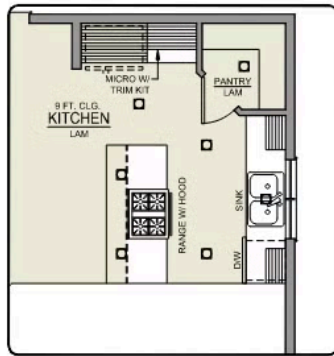

U - CRAFTSMAN

V - FARMHOUSE

- Bedroom or Den on Main Level
- 9 Foot Ceilings throughout Main Level
- Kitchen Island with Sink
- Kitchen Pantry

- Open Great Room with Gas Fireplace
- Primary Suite with Walk-in Closet
- Quartz Countertops throughout Home
- Stainless Steel Appliances

Premier Collection

Jefferson Premier

Willowbrook

4 Bedrooms

2.5 Bathrooms

1,761 Sq. Ft.

2 Car Garage

Jefferson 2-Car

1,761 Sq. Ft.

4 Bedroom, 2.5 Bath

ISLAND HOOD OPTION

BATHROOM OPTION

MAIN FLOOR

Premier Collection

Jefferson Premier

Willowbrook