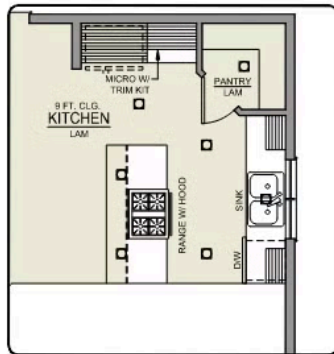

Premier Collection

JEFFERSON PREMIER

WILLOWBROOK

🏠 4 Bedrooms

🚿 2.5 Bathrooms

🏠 1,761 Sq. Ft.

🚗 2 Car Garage

T - Traditional

U - Craftsman

V - Farmhouse

- Bedroom or Den on Main Level
- 9 Foot Ceilings throughout Main Level
- Kitchen Island with Sink
- Kitchen Pantry

- Open Great Room with Gas Fireplace
- Primary Suite with Walk-in Closet
- Quartz Countertops throughout Home
- Stainless Steel Appliances

JEFFERSON PREMIER

WILLOWBROOK

4 Bedrooms

2.5 Bathrooms

1,761 Sq. Ft.

2 Car Garage

Jefferson 2-Car

1,761 Sq. Ft.

4 Bedroom, 2.5 Bath

ISLAND HOOD OPTION

BATHROOM OPTION

MAIN FLOOR

JEFFERSON PREMIER

WILLOWBROOK

 4 Bedrooms

 2.5 Bathrooms