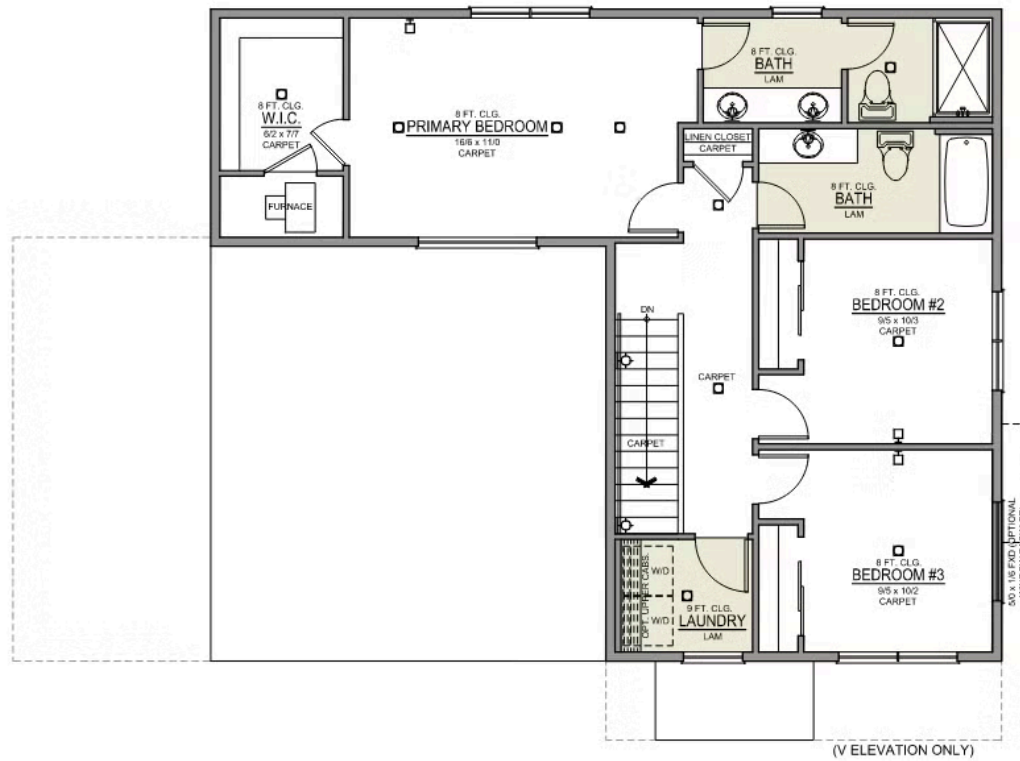

Premier Collection

Jefferson Premier

Willowbrook

 4 Bedrooms

 2.5 Bathrooms

 1,761 Sq. Ft.

 2 Car Garage

T - TRADITIONAL

U - CRAFTSMAN

V - FARMHOUSE

- Bedroom or Den on Main Level
- 9 Foot Ceilings throughout Main Level
- Kitchen Island with Sink
- Kitchen Pantry

- Open Great Room with Gas Fireplace
- Primary Suite with Walk-in Closet
- Quartz Countertops throughout Home
- Stainless Steel Appliances

1,761 Sq. Ft.

4 Bedroom, 2.5 Bath

ISLAND HOOD OPTION

BATHROOM OPTION

MAIN FLOOR

Premier Collection

Jefferson Premier

Willowbrook

 4 Bedrooms

 2.5 Bathrooms

 1,761 Sq. Ft.

 2 Car Garage

Jefferson 2-Car

1,761 Sq. Ft.

4 Bedroom, 2.5 Bath

UPPER FLOOR