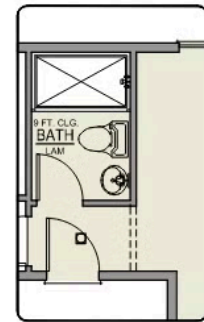

U - CRAFTSMAN

V - FARMHOUSE

- Bedroom or Den on Main Level
- 9 Foot Ceilings throughout Main Level
- Kitchen Island with Sink
- Kitchen Pantry

- Open Great Room with Gas Fireplace
- Primary Suite with Walk-in Closet
- Quartz Countertops throughout Home
- Stainless Steel Appliances

Premier Collection

Jefferson Premier

Willowbrook

4 Bedrooms

2.5 Bathrooms

1,761 Sq. Ft.

2 Car Garage

Jefferson 2-Car

1,761 Sq. Ft.

4 Bedroom, 2.5 Bath

ISLAND HOOD OPTION

BATHROOM OPTION

MAIN FLOOR

Premier Collection

Jefferson Premier

Willowbrook

 4 Bedrooms

 2.5 Bathrooms

 1,761 Sq. Ft.

 2 Car Garage

Jefferson 2-Car

1,761 Sq. Ft.

4 Bedroom, 2.5 Bath

UPPER FLOOR