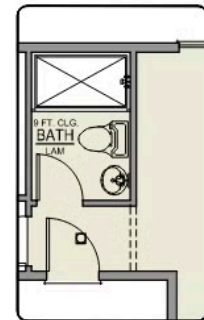

U - Craftsman

V - Farmhouse

- Bedroom or Den on Main Level
- 9 Foot Ceilings throughout Main Level
- Kitchen Island with Sink
- Kitchen Pantry

- Open Great Room with Gas Fireplace
- Primary Suite with Walk-in Closet
- Quartz Countertops throughout Home
- Stainless Steel Appliances

JEFFERSON PREMIER

WILLOWBROOK

4 Bedrooms

2.5 Bathrooms

1,761 Sq. Ft.

2 Car Garage

Jefferson 2-Car

1,761 Sq. Ft.

4 Bedroom, 2.5 Bath

ISLAND HOOD OPTION

BATHROOM OPTION

MAIN FLOOR

JEFFERSON PREMIER

WILLOWBROOK

 4 Bedrooms

 2.5 Bathrooms

 1,761 Sq. Ft.

 2 Car Garage

Jefferson 2-Car

1,761 Sq. Ft.

4 Bedroom, 2.5 Bath

UPPER FLOOR