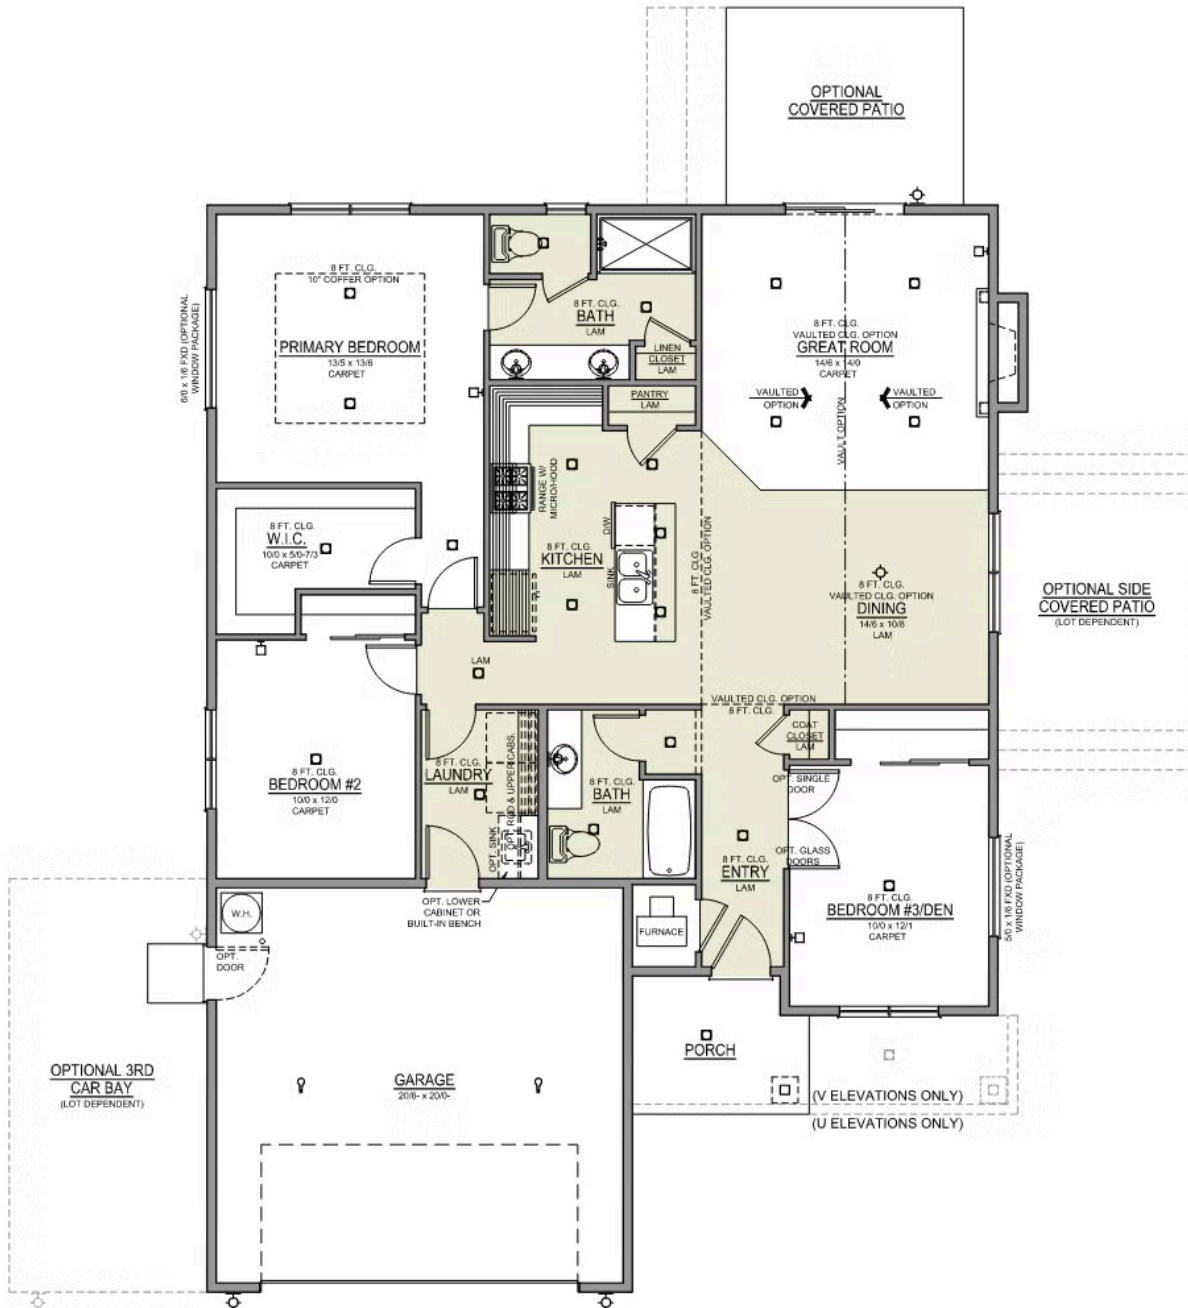

UNDER CONSTRUCTION

V - FARMHOUSE 2 CAR

- Kitchen Island with Sink
- Kitchen Pantry
- Open Great Room with Gas Fireplace
- Primary Suite with Walk-in Closet

- Quartz Countertops throughout Home
- Stainless Steel Appliances
- Covered Front Porch

3 Bedrooms 2 Bathrooms 1,488 Sq. Ft. 2 Car Garage 389,900

McKenzie 2-Car

1,488 Sq. Ft.
3 Bedroom, 2 Bath

 3 Bedrooms

 2 Bathrooms

 1,488 Sq. Ft.

 2 Car Garage

 389,900