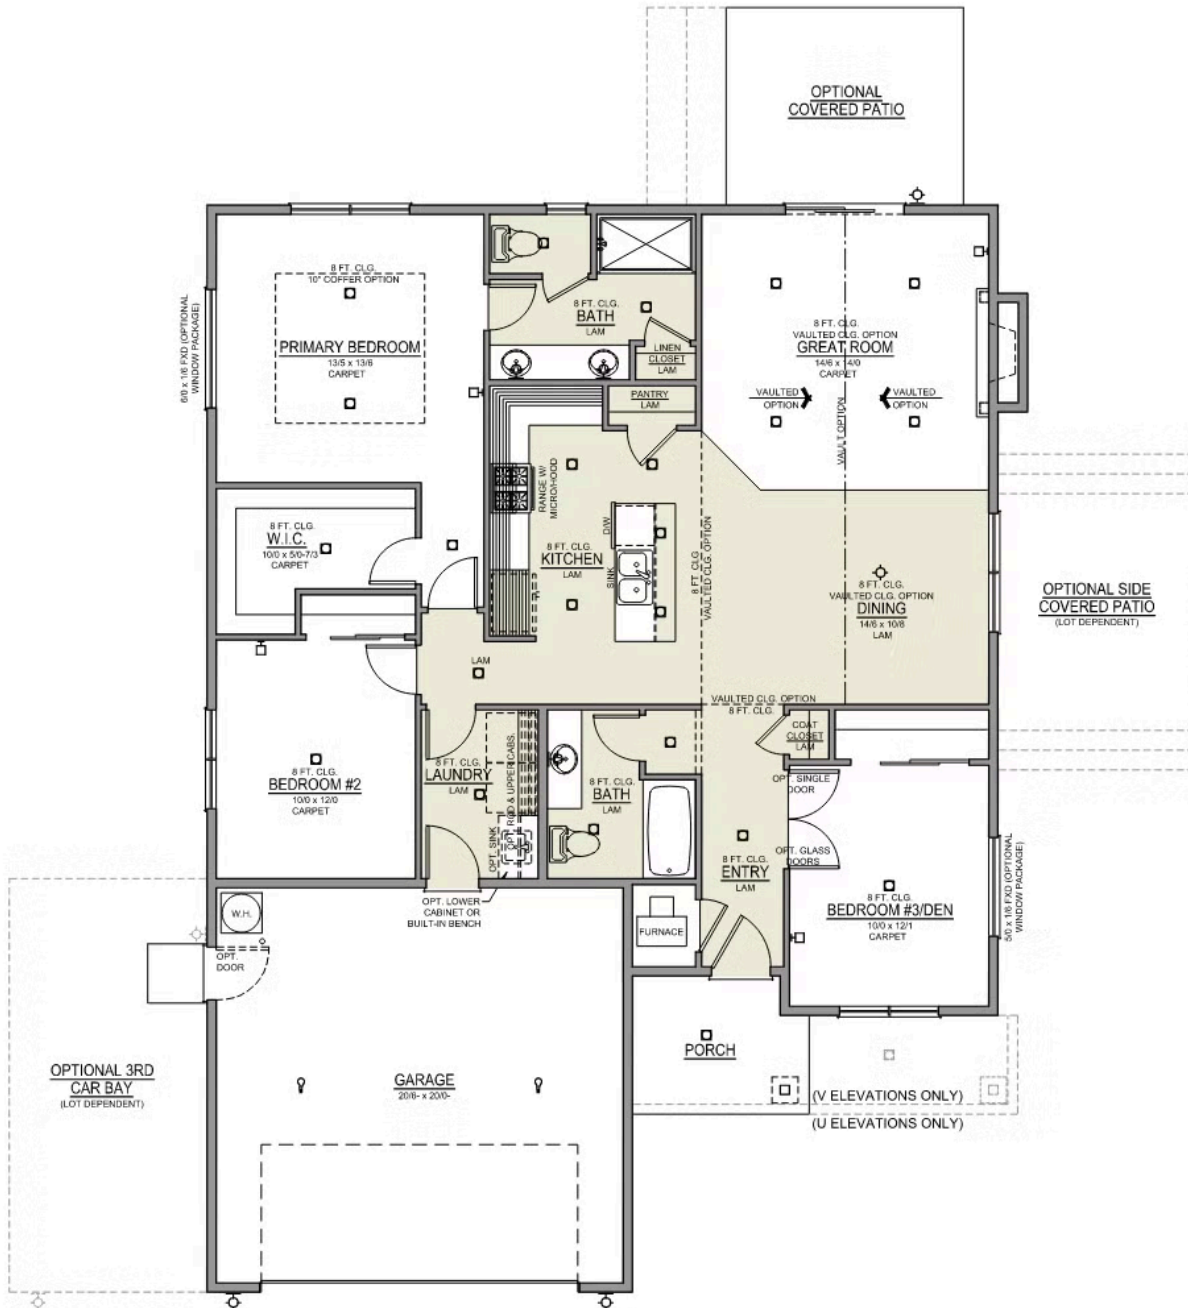

UNDER CONSTRUCTION

V - FARMHOUSE 2 CAR

- Kitchen Island with Sink
- Kitchen Pantry
- Great Room with Fireplace

- Primary Suite with Walk-in Closet
- Quartz Countertops throughout Home
- Stainless Steel Appliances

3 Bedrooms 2 Bathrooms 1,488 Sq. Ft. 2 Car Garage 389,900

McKenzie 2-Car

1,488 Sq. Ft.
3 Bedroom, 2 Bath

 3 Bedrooms

 2 Bathrooms

 1,488 Sq. Ft.

 2 Car Garage

 389,900