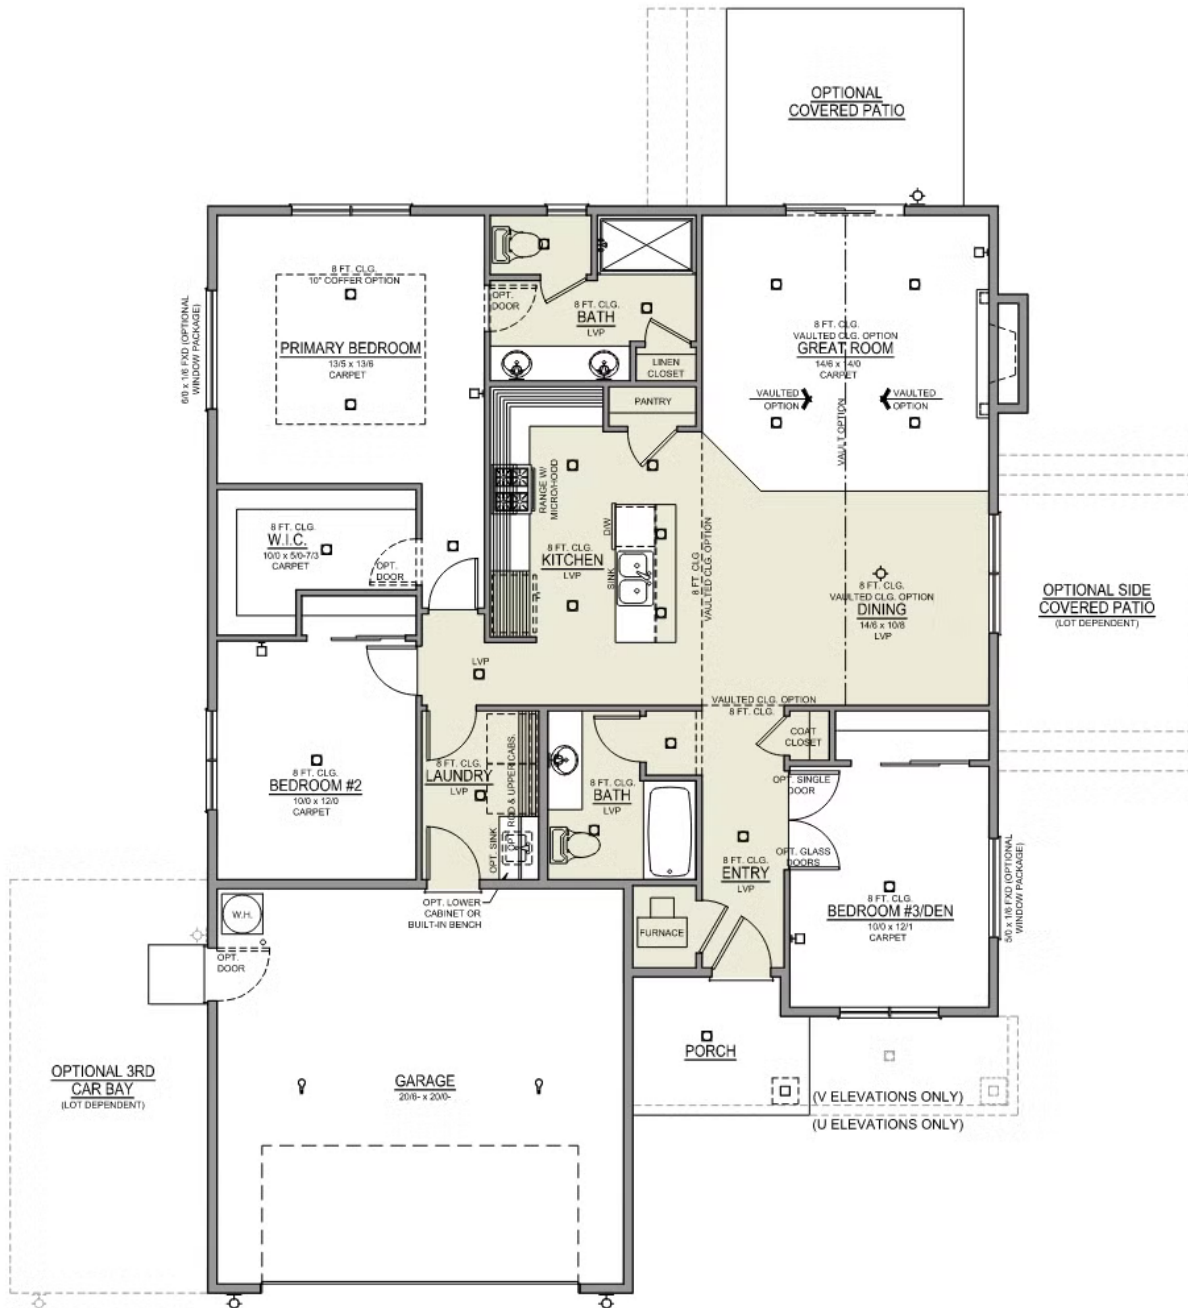

MOVE-IN READY

T - Traditional 2 Car

- \*\$5k Incentive (see sales agent for more details)
- Kitchen Island with Sink
- Kitchen Pantry
- Open Great Room with Gas Fireplace
- Primary Suite with Walk-in Closet
- Quartz Countertops throughout Home
- Stainless Steel Appliances
- Covered Front Porch

🏠 3 Bedrooms

🚿 2 Bathrooms

🏠 1,488 Sq. Ft.

🚗 2 Car Garage

💰 399,900

## McKenzie 2-Car

1,488 Sq. Ft.

3 Bedroom, 2 Bath

 3 Bedrooms

 2 Bathrooms

 1,488 Sq. Ft.

 2 Car Garage

 399,900