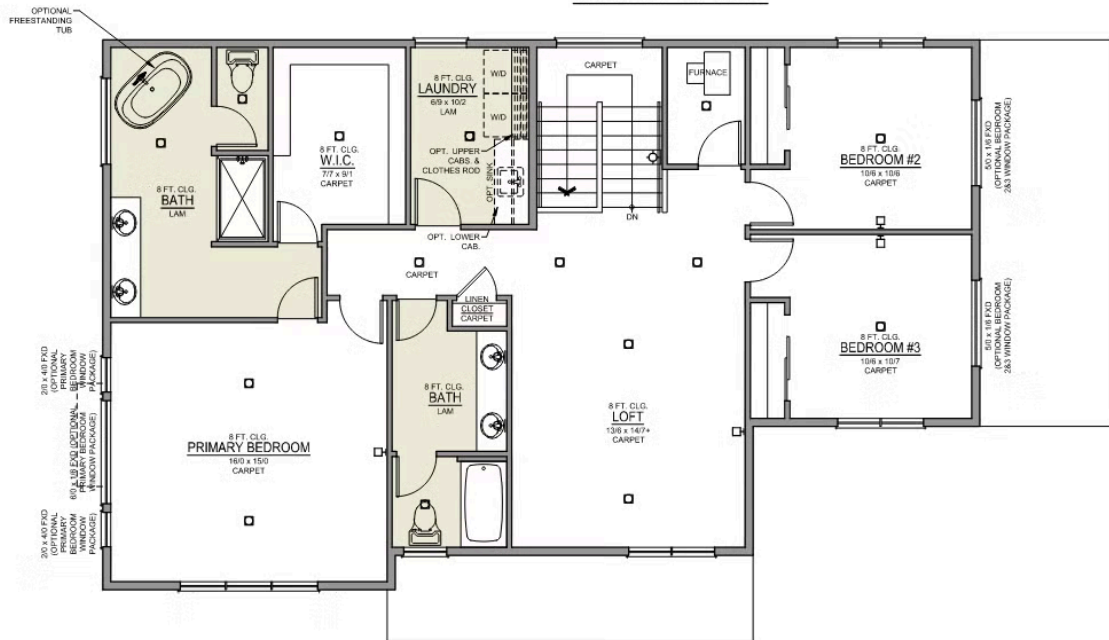

UPPER FLOOR