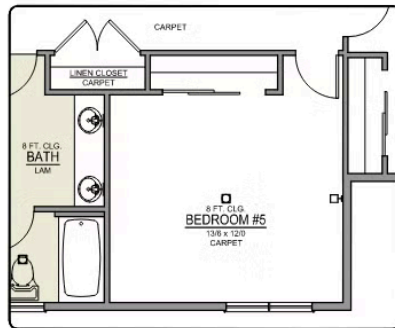

- 9 Foot Ceilings throughout Main Level
- Kitchen Island with Sink
- Kitchen Pantry
- Upstairs Bonus Room / Loft

- Open Great Room with Gas Fireplace
- Primary Suite with Walk-in Closet
- Quartz Countertops throughout Home
- Stainless Steel Appliances

# MIRANDA PREMIER

WILLOWBROOK

4 Bedrooms

3 Bathrooms

2,517 Sq. Ft.

2 Car Garage

Miranda 2-Car

2,517 Sq. Ft.

4 Bedroom, 3 Bath

ISLAND HOOD OPTION

MAIN FLOOR

# MIRANDA PREMIER

WILLOWBROOK

 4 Bedrooms

 3 Bathrooms

 2,517 Sq. Ft.

 2 Car Garage

**BEDROOM #5 OPTION**

**PRIMARY BATH CLOSET OPTION**