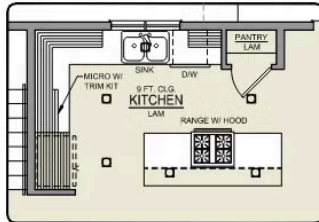

- 9 Foot Ceilings throughout Main Level
- Kitchen Island with Sink
- Kitchen Pantry
- Upstairs Bonus Room / Loft

- Open Great Room with Gas Fireplace
- Primary Suite with Walk-in Closet
- Quartz Countertops throughout Home
- Stainless Steel Appliances

# MIRANDA PREMIER

WILLOWBROOK

4 Bedrooms

3 Bathrooms

2,517 Sq. Ft.

2 Car Garage

Miranda 2-Car

2,517 Sq. Ft.

4 Bedroom, 3 Bath

ISLAND HOOD OPTION

MAIN FLOOR