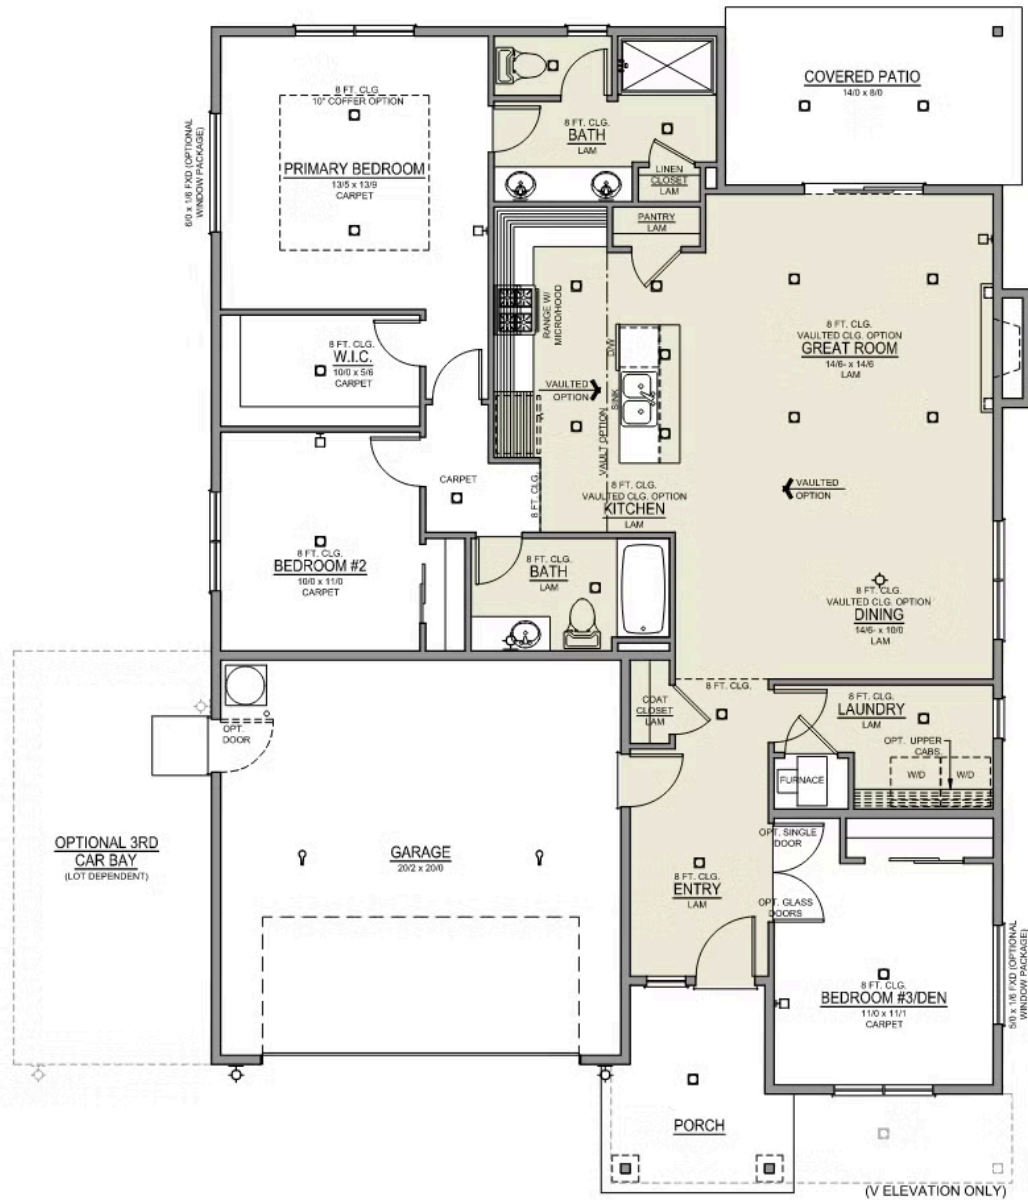

🏠 3 Bedrooms

🚿 2 Bathrooms

🏠 1,553 Sq. Ft.

🚗 2 Car Garage

💰 389,900

Sycamore 2-Car

1,553 Sq. Ft.

3 Bedroom, 2 Bath