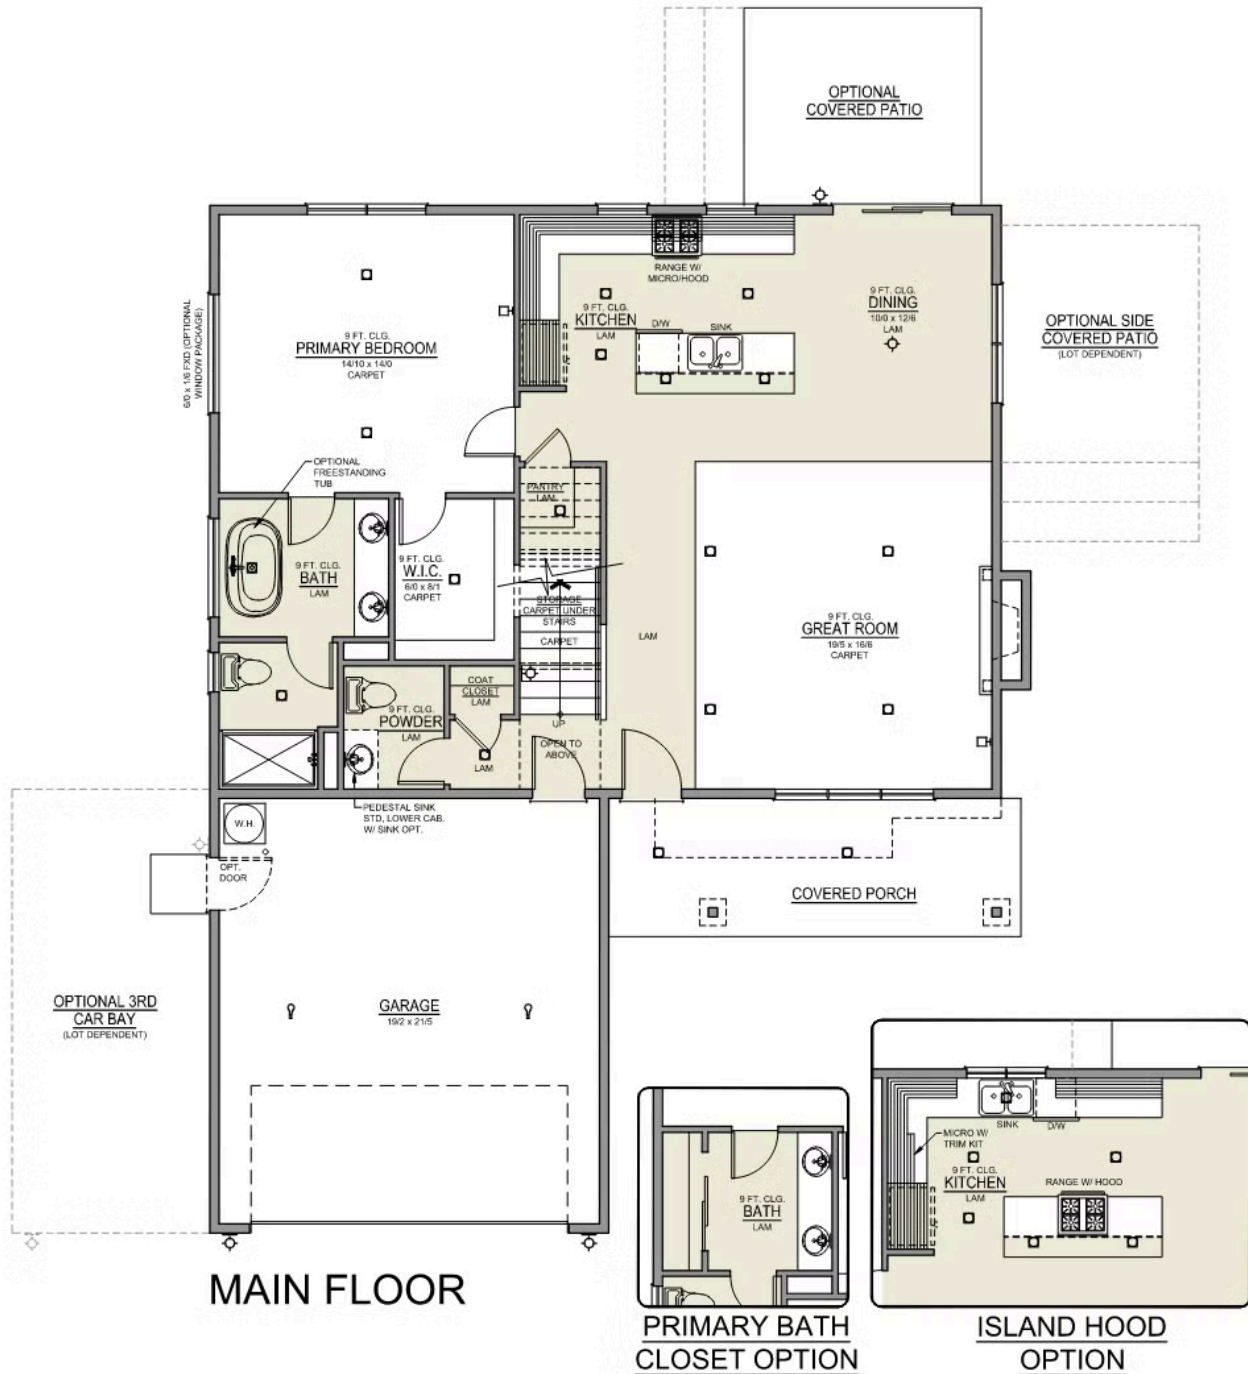

Thielsen Premier

Willowbrook

4 Bedrooms

2.5 Bathrooms

2,373 Sq. Ft.

2 Car Garage

Thielsen 2-Car

2,373 Sq. Ft.

4 Bedroom, 3 Bath