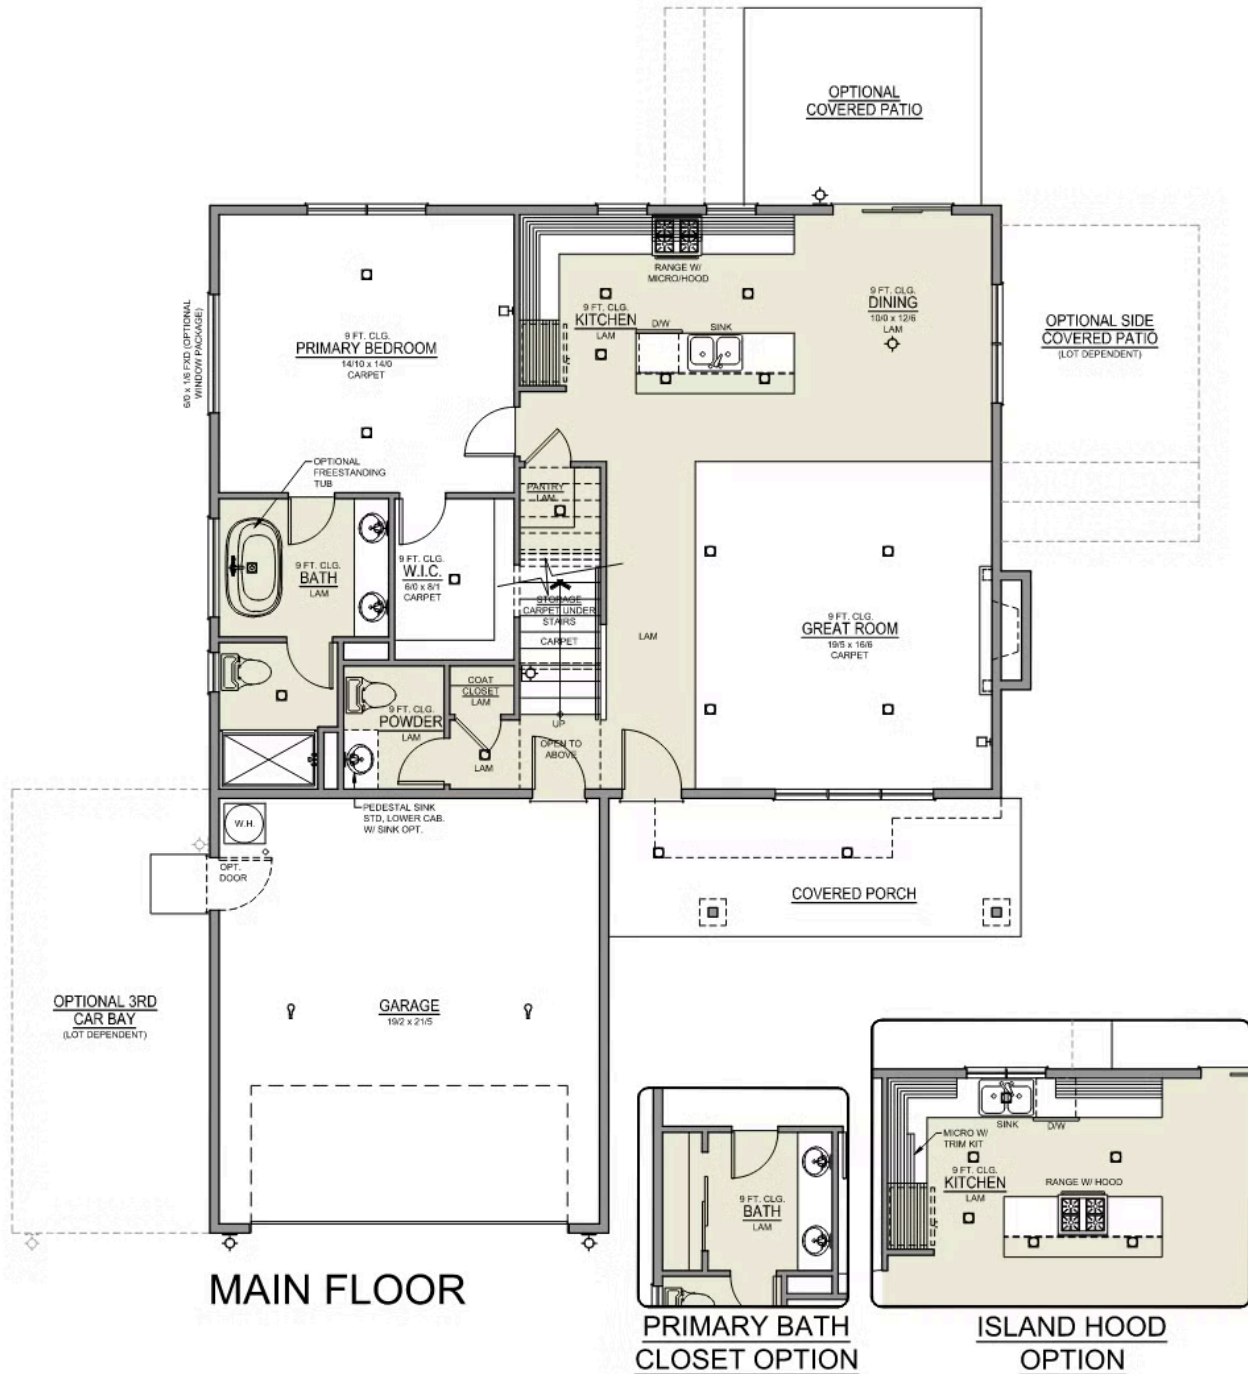

THIELSEN PREMIER

WILLOWBROOK

4 Bedrooms

2.5 Bathrooms

2,373 Sq. Ft.

2 Car Garage

Thielsen 2-Car

2,373 Sq. Ft.

4 Bedroom, 3 Bath