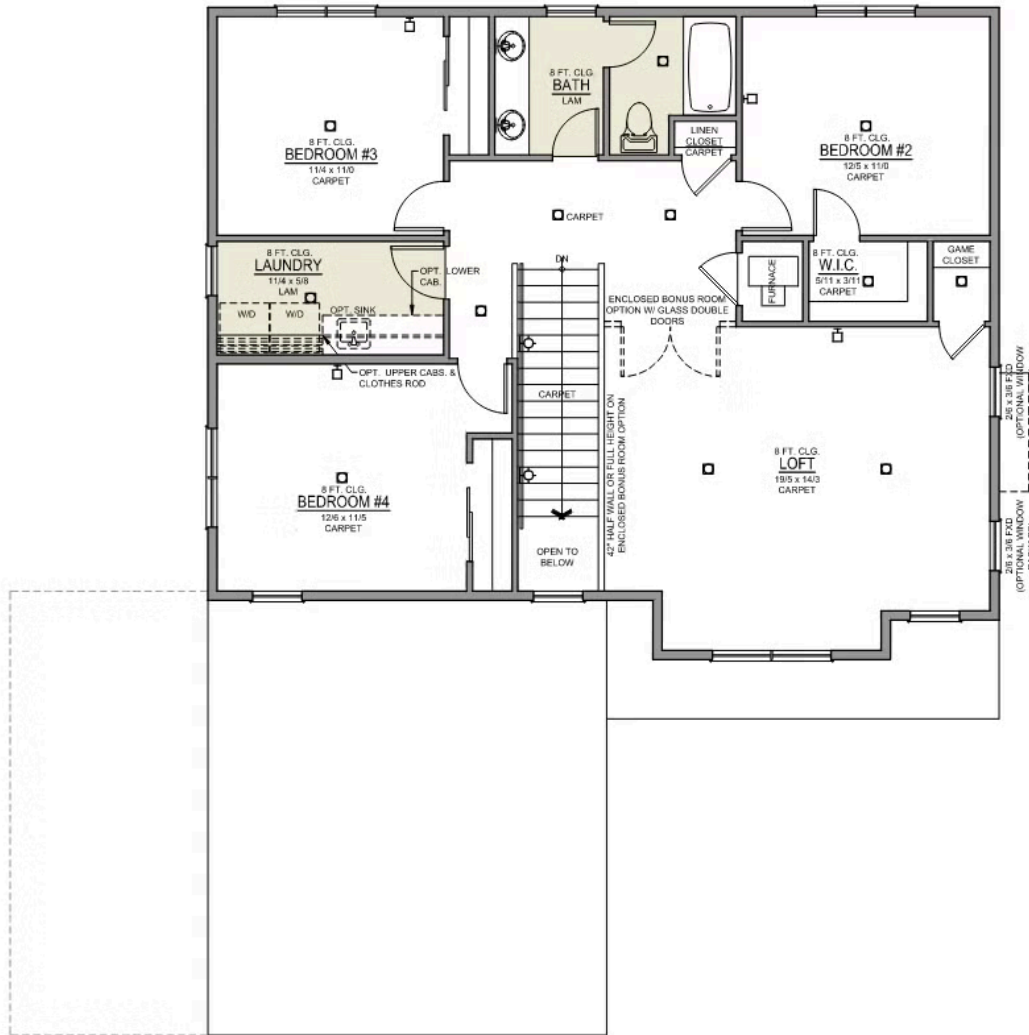

V - Farmhouse, 2 Car

T - Traditional, 3 Car

- Primary Suite on Main Level with Walk-in Closet
- Great Room with Gas Fireplace
- Upstairs Bonus Room / Loft
- Kitchen Island and Pantry

- 9 Foot Ceilings throughout Main Level
- Quartz Countertops throughout Home
- Stainless Steel Appliances
- Covered Front Porch and Patio

THIELSEN PREMIER

WILLOWBROOK

4 Bedrooms

2.5 Bathrooms

2,373 Sq. Ft.

2 Car Garage

Thielsen 2-Car

2,373 Sq. Ft.

4 Bedroom, 3 Bath

THIELSEN PREMIER

WILLOWBROOK

4 Bedrooms

2.5 Bathrooms

2,373 Sq. Ft.

2 Car Garage

Thielsen 2-Car

2,373 Sq. Ft.

4 Bedroom, 3 Bath

UPPER FLOOR