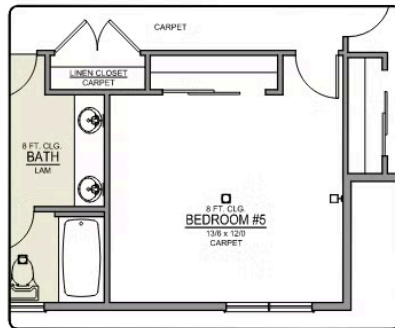

V - FARMHOUSE

- 9 Foot Ceilings throughout Main Level
- Kitchen Island with Sink
- Kitchen Pantry
- Upstairs Bonus Room / Loft

- Open Great Room with Gas Fireplace
- Primary Suite with Walk-in Closet
- Quartz Countertops throughout Home
- Stainless Steel Appliances

2,517 Sq. Ft.

4 Bedroom, 3 Bath

MAIN FLOOR

Premier Collection

Miranda Premier

Canyon Trails

 4 Bedrooms

 3 Bathrooms

 2,517 Sq. Ft.

 2 Car Garage

Miranda 2-Car

2,517 Sq. Ft.

4 Bedroom, 3 Bath

MAIN FLOOR

Premier Collection

Miranda Premier

Canyon Trails

 4 Bedrooms

 3 Bathrooms

 2,517 Sq. Ft.

 2 Car Garage

BEDROOM #5 OPTION

PRIMARY BATH CLOSET OPTION

Miranda 2-Car
2,517 Sq. Ft.
4 Bedroom, 3 Bath