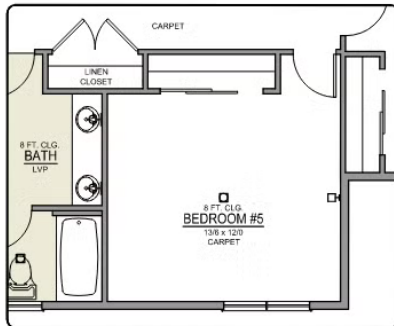

V - Farmhouse

- 9 Foot Ceilings throughout Main Level
- Kitchen Island with Sink
- Kitchen Pantry
- Upstairs Bonus Room / Loft

- Open Great Room with Gas Fireplace
- Primary Suite with Walk-in Closet
- Quartz Countertops throughout Home
- Stainless Steel Appliances

Premier Collection

MIRANDA PREMIER

CANYON TRAILS

 4 Bedrooms

 3 Bathrooms

 2,517 Sq. Ft.

 2 Car Garage

Miranda 2-Car
2,517 Sq. Ft.
4 Bedroom, 3 Bath

MAIN FLOOR

Premier Collection

MIRANDA PREMIER

CANYON TRAILS

🏠 4 Bedrooms

🚿 3 Bathrooms

🏠 2,517 Sq. Ft.

🚗 2 Car Garage

BEDROOM #5 OPTION

PRIMARY BATH CLOSET OPTION

Miranda 2-Car
2,517 Sq. Ft.
4 Bedroom, 3 Bath

UPPER FLOOR