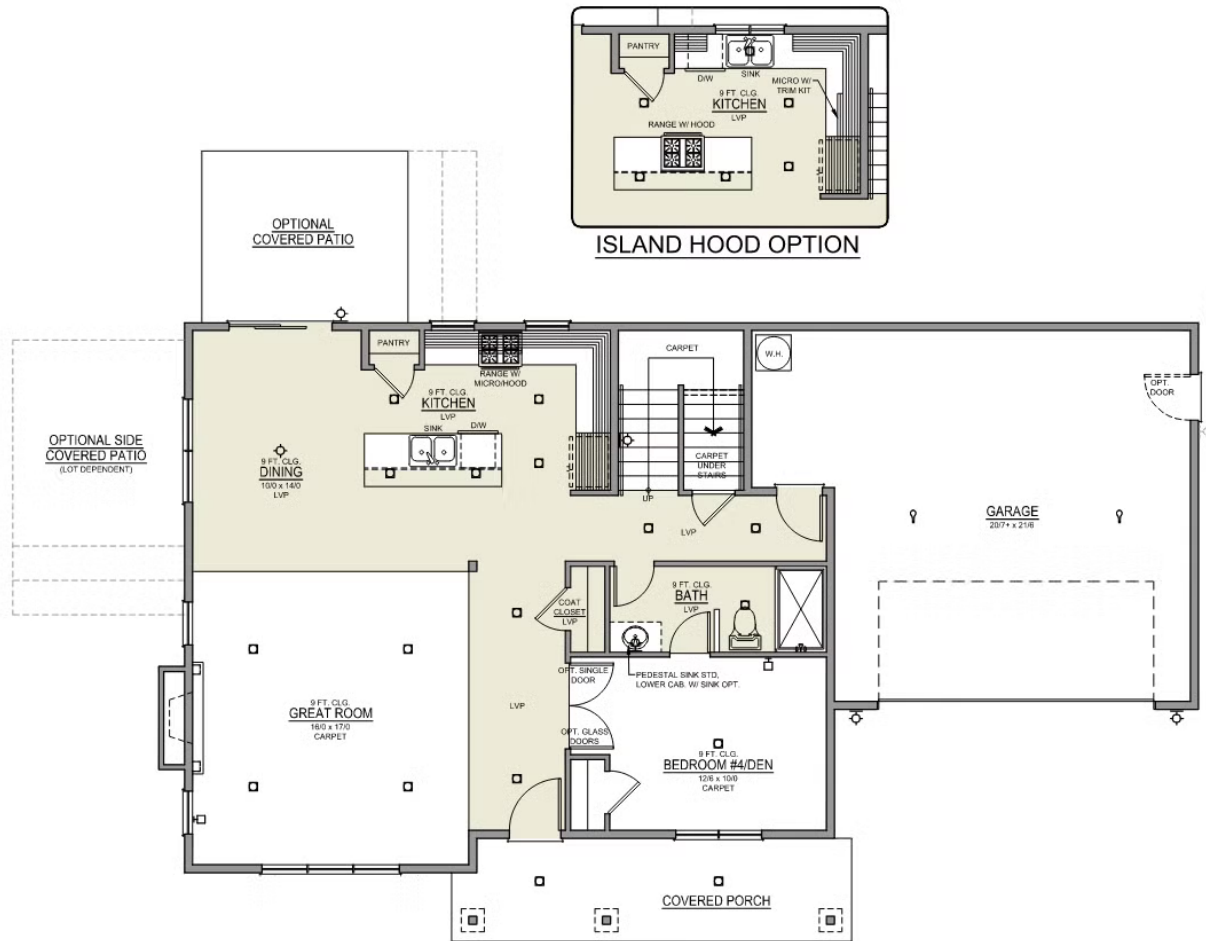

Premier Collection

MIRANDA PREMIER

CANYON TRAILS

🏠 4 Bedrooms

🚿 3 Bathrooms

🏠 2,517 Sq. Ft.

🚗 2 Car Garage

T - Traditional

V - Farmhouse

- 9 Foot Ceilings throughout Main Level
- Kitchen Island with Sink
- Kitchen Pantry
- Upstairs Bonus Room / Loft

- Open Great Room with Gas Fireplace
- Primary Suite with Walk-in Closet
- Quartz Countertops throughout Home
- Stainless Steel Appliances

Premier Collection

MIRANDA PREMIER

CANYON TRAILS

 4 Bedrooms

 3 Bathrooms

 2,517 Sq. Ft.

 2 Car Garage

Miranda 2-Car
2,517 Sq. Ft.
4 Bedroom, 3 Bath

MAIN FLOOR

Premier Collection

MIRANDA PREMIER

CANYON TRAILS

🏠 4 Bedrooms

🚿 3 Bathrooms

🏠 2,517 Sq. Ft.

🚗 2 Car Garage