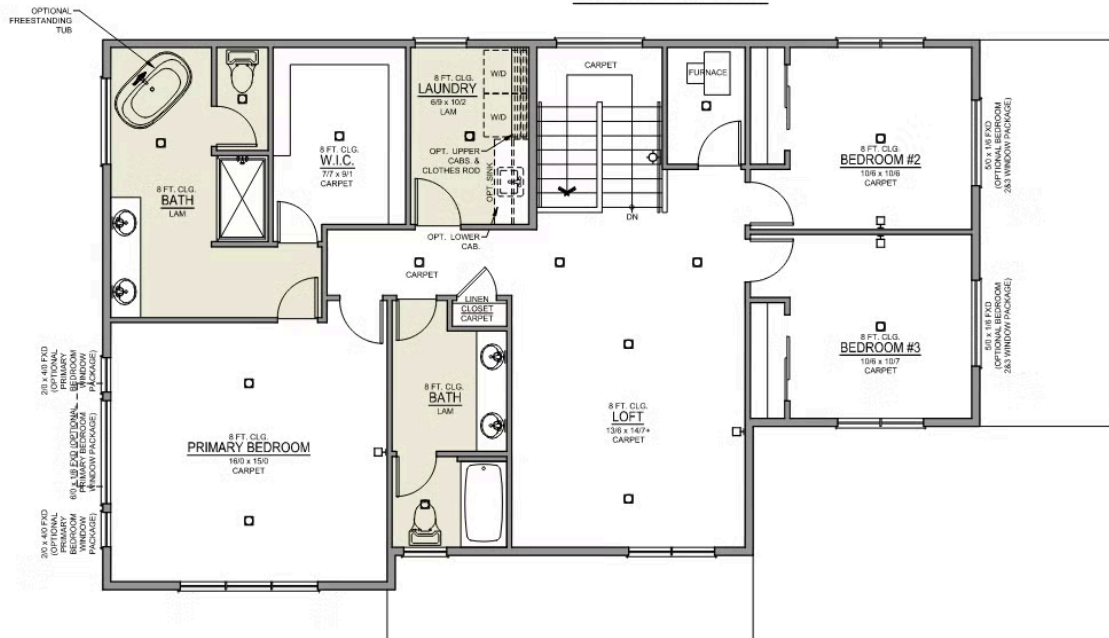

Premier Collection

Miranda Premier

Canyon Trails

 4 Bedrooms

 3 Bathrooms

 2,517 Sq. Ft.

 2 Car Garage

T - TRADITIONAL

V - FARMHOUSE

- 9 Foot Ceilings throughout Main Level
- Kitchen Island with Sink
- Kitchen Pantry
- Upstairs Bonus Room / Loft

- Open Great Room with Gas Fireplace
- Primary Suite with Walk-in Closet
- Quartz Countertops throughout Home
- Stainless Steel Appliances

 2,517 Sq. Ft.

 2 Car Garage

Miranda 2-Car

2,517 Sq. Ft.

4 Bedroom, 3 Bath

MAIN FLOOR

Premier Collection

Miranda Premier

Canyon Trails

 4 Bedrooms

 3 Bathrooms

 2,517 Sq. Ft.

 2 Car Garage

BEDROOM #5 OPTION

PRIMARY BATH CLOSET OPTION

Miranda 2-Car
2,517 Sq. Ft.
4 Bedroom, 3 Bath