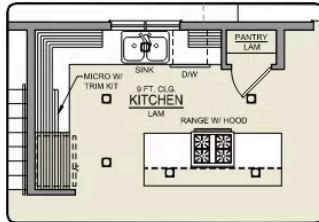

V - FARMHOUSE

- 9 Foot Ceilings throughout Main Level
- Kitchen Island with Sink
- Kitchen Pantry
- Upstairs Bonus Room / Loft

- Open Great Room with Gas Fireplace
- Primary Suite with Walk-in Closet
- Quartz Countertops throughout Home
- Stainless Steel Appliances

2,517 Sq. Ft.

4 Bedroom, 3 Bath

MAIN FLOOR

Premier Collection

Miranda Premier

Canyon Trails

 4 Bedrooms

 3 Bathrooms

 2,517 Sq. Ft.

 2 Car Garage

Miranda 2-Car

2,517 Sq. Ft.

4 Bedroom, 3 Bath

MAIN FLOOR

Premier Collection

Miranda Premier

Canyon Trails

 4 Bedrooms

 3 Bathrooms

 2,517 Sq. Ft.

 2 Car Garage

BEDROOM #5 OPTION

PRIMARY BATH CLOSET OPTION

Miranda 2-Car
2,517 Sq. Ft.
4 Bedroom, 3 Bath