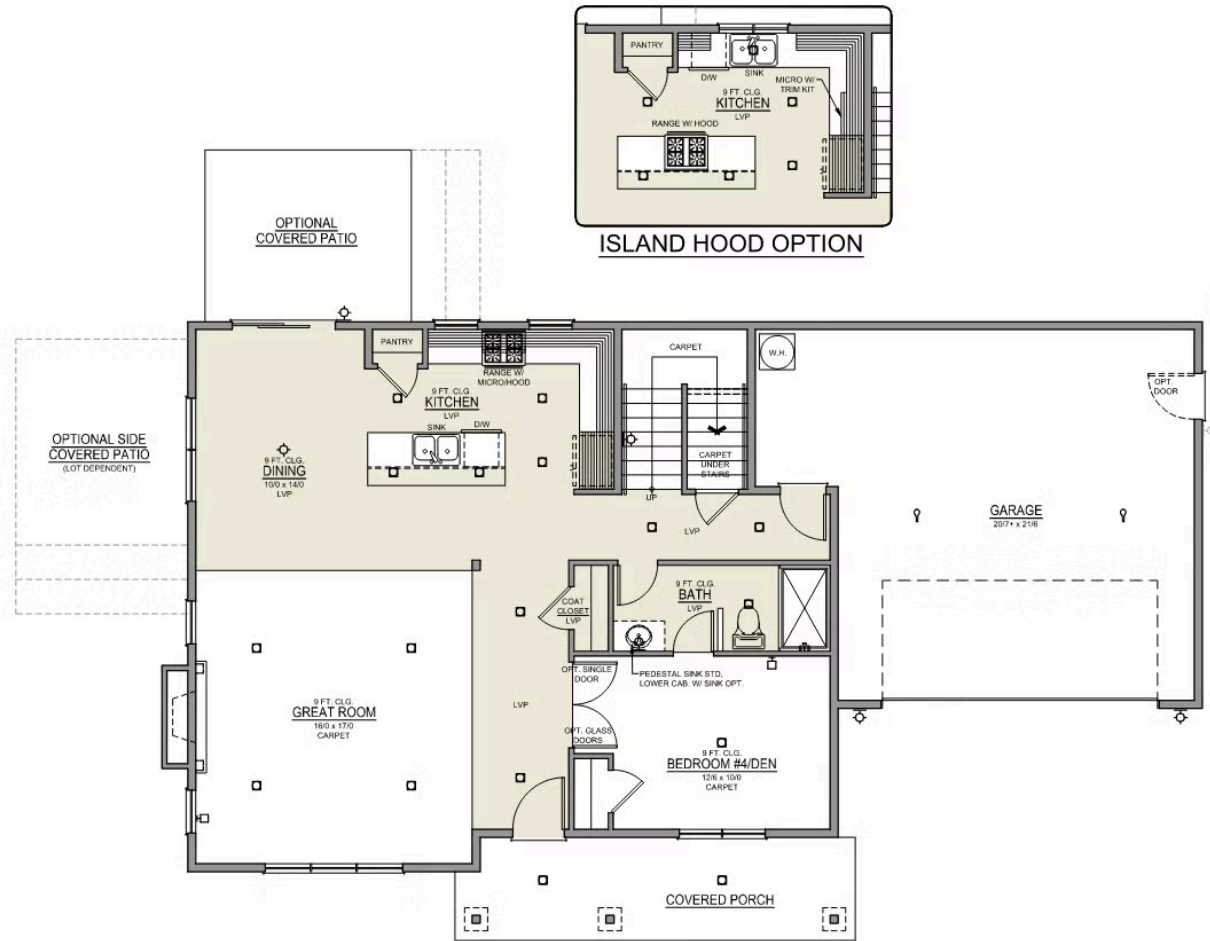

Premier Collection

Miranda Premier

Canyon Trails

 4 Bedrooms

 3 Bathrooms

 2,517 Sq. Ft.

 2 Car Garage

T - TRADITIONAL

V - FARMHOUSE

- 9 Foot Ceilings throughout Main Level
- Kitchen Island with Sink
- Kitchen Pantry
- Upstairs Bonus Room / Loft

- Open Great Room with Gas Fireplace
- Primary Suite with Walk-in Closet
- Quartz Countertops throughout Home
- Stainless Steel Appliances

Premier Collection

Miranda Premier

Canyon Trails

 4 Bedrooms

 3 Bathrooms

 2,517 Sq. Ft.

 2 Car Garage

Miranda 2-Car

2,517 Sq. Ft.

4 Bedroom, 3 Bath

MAIN FLOOR

Premier Collection

Miranda Premier

Canyon Trails

 4 Bedrooms

 3 Bathrooms