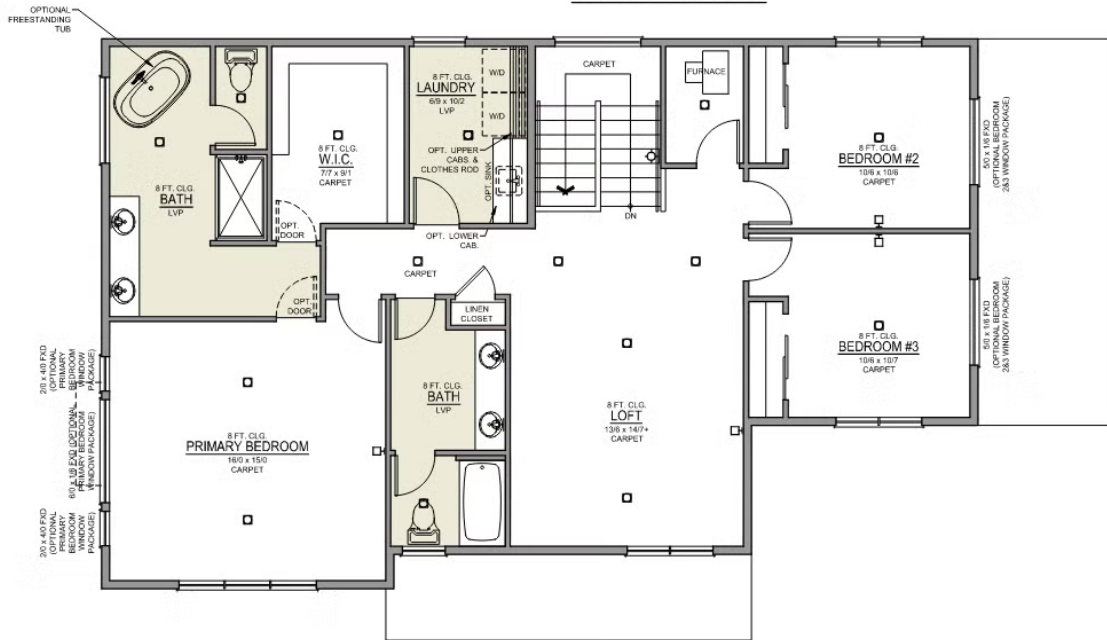

UPPER FLOOR