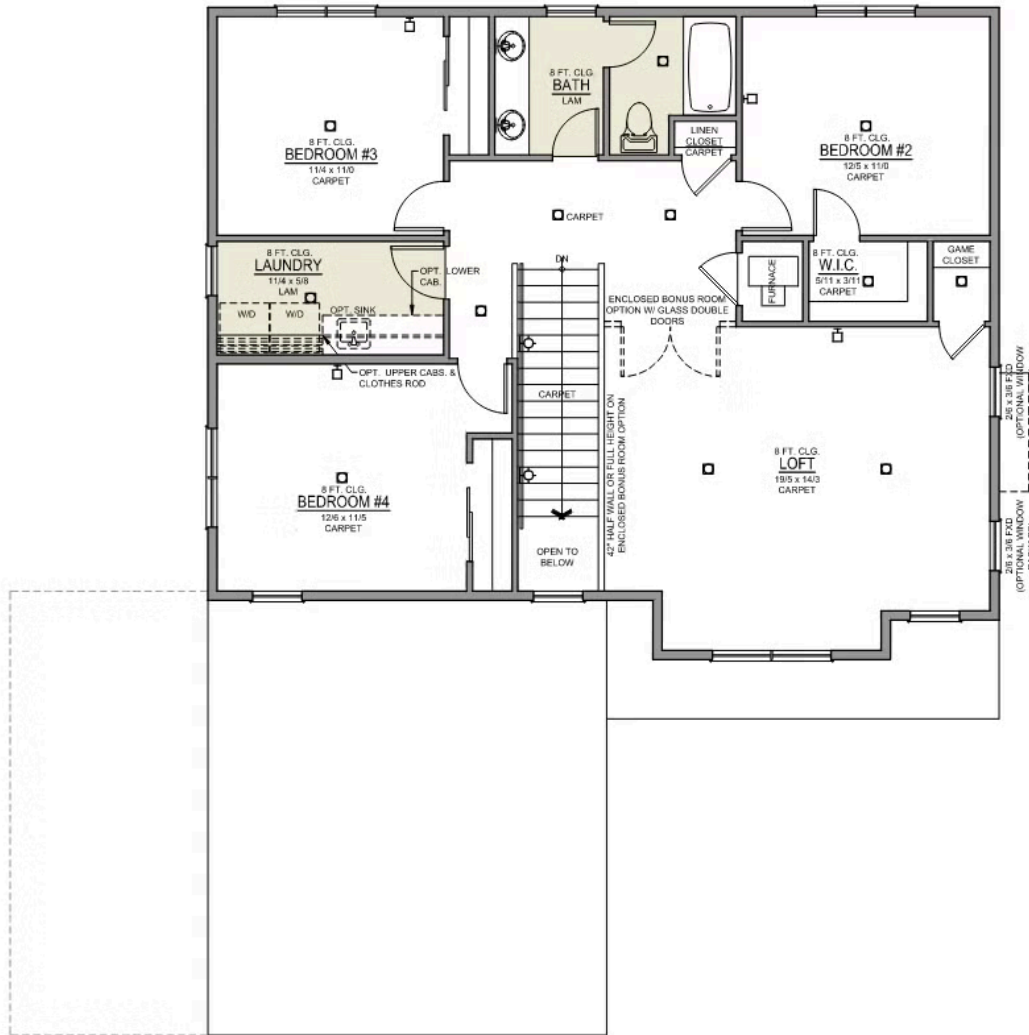

V - FARMHOUSE, 2 CAR

T - TRADITIONAL, 3 CAR

- Primary Suite on Main Level with Walk-in Closet
- Great Room with Fireplace
- Upstairs Bonus Room / Loft
- Kitchen Island and Pantry
- 9 Foot Ceilings throughout Main Level
- Quartz Countertops throughout the Home
- Stainless Steel Appliances

Thielsen Premier

Canyon Trails

4 Bedrooms

2.5 Bathrooms

2,373 Sq. Ft.

2 Car Garage

Thielsen 2-Car

2,373 Sq. Ft.

4 Bedroom, 3 Bath

Thielsen Premier

Canyon Trails

4 Bedrooms

2.5 Bathrooms

2,373 Sq. Ft.

2 Car Garage

Thielsen 2-Car

2,373 Sq. Ft.

4 Bedroom, 3 Bath

UPPER FLOOR