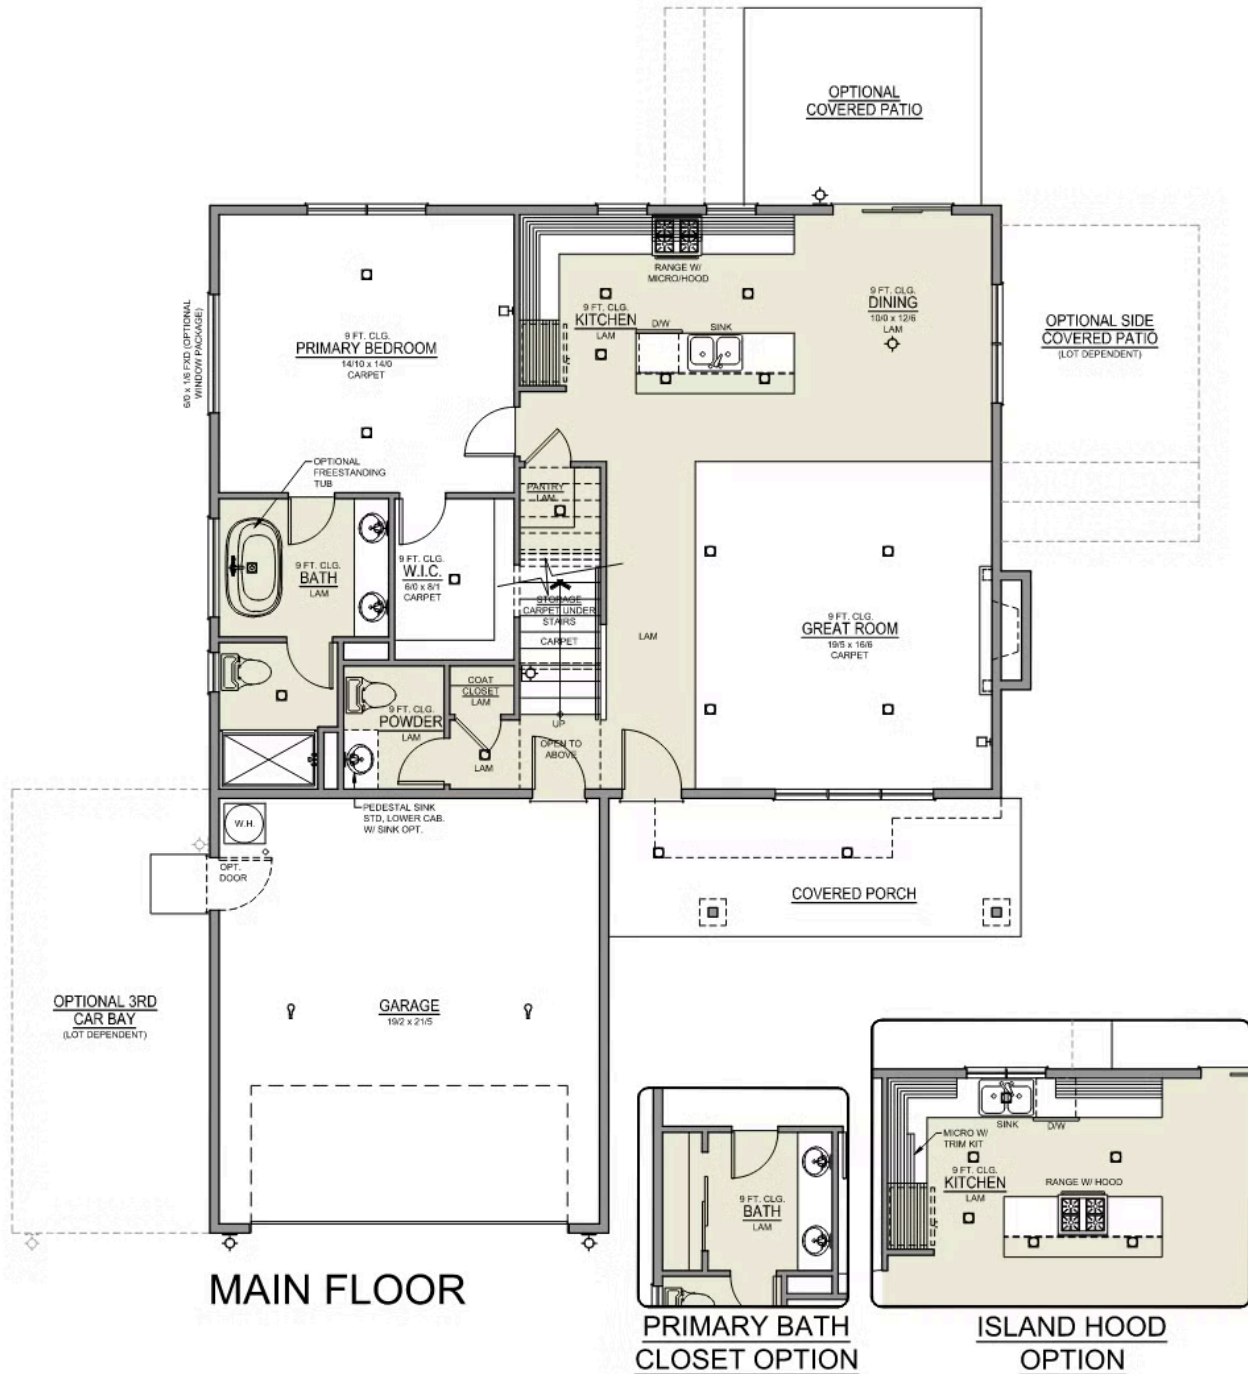

THIELSEN PREMIER

CANYON TRAILS

4 Bedrooms

2.5 Bathrooms

2,373 Sq. Ft.

2 Car Garage

Thielsen 2-Car

2,373 Sq. Ft.

4 Bedroom, 3 Bath