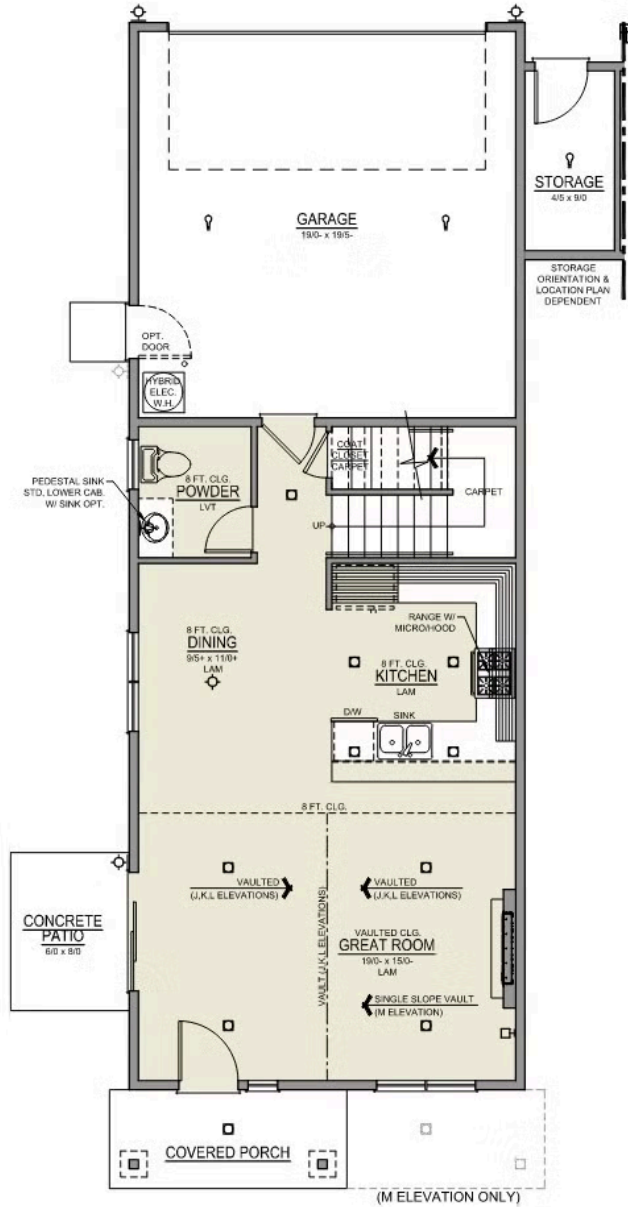

# Manzanita Origin

Feather Ridge

 3 Bedrooms  2.5 Bathrooms  1,415 Sq. Ft.  2 Car Garage  From: \$419,900

K - CRAFTSMAN

J - TRADITIONAL

L - FARMHOUSE

- Open Concept Great Room
- Stainless Steel Kitchen Appliances
- Primary Bedroom with Walk-In Closet
- Upstairs Laundry Room

# Manzanita Origin

Feather Ridge

3 Bedrooms 2.5 Bathrooms 1,415 Sq. Ft. 2 Car Garage From: \$419,900

## Manzanita 2-Car

1,415 Sq. Ft.  
3 Bedroom, 2.5 Bath

MAIN FLOOR

UPPER FLOOR