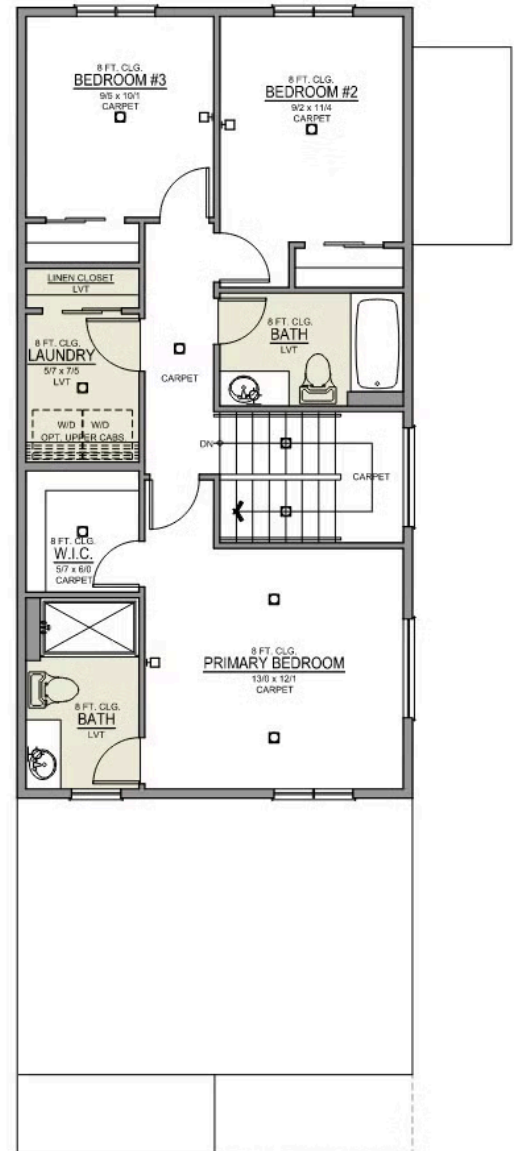

# Manzanita Origin

Feather Ridge

 3 Bedrooms  2.5 Bathrooms  1,415 Sq. Ft.  2 Car Garage  From: \$419,900

K - CRAFTSMAN

J - TRADITIONAL

L - FARMHOUSE

- Open Concept Great Room
- Stainless Steel Kitchen Appliances
- Primary Bedroom with Walk-In Closet
- Upstairs Laundry Room

# Manzanita Origin

Feather Ridge

3 Bedrooms 2.5 Bathrooms 1,415 Sq. Ft. 2 Car Garage From: \$419,900

## Manzanita 2-Car

1,415 Sq. Ft.  
3 Bedroom, 2.5 Bath

MAIN FLOOR

UPPER FLOOR