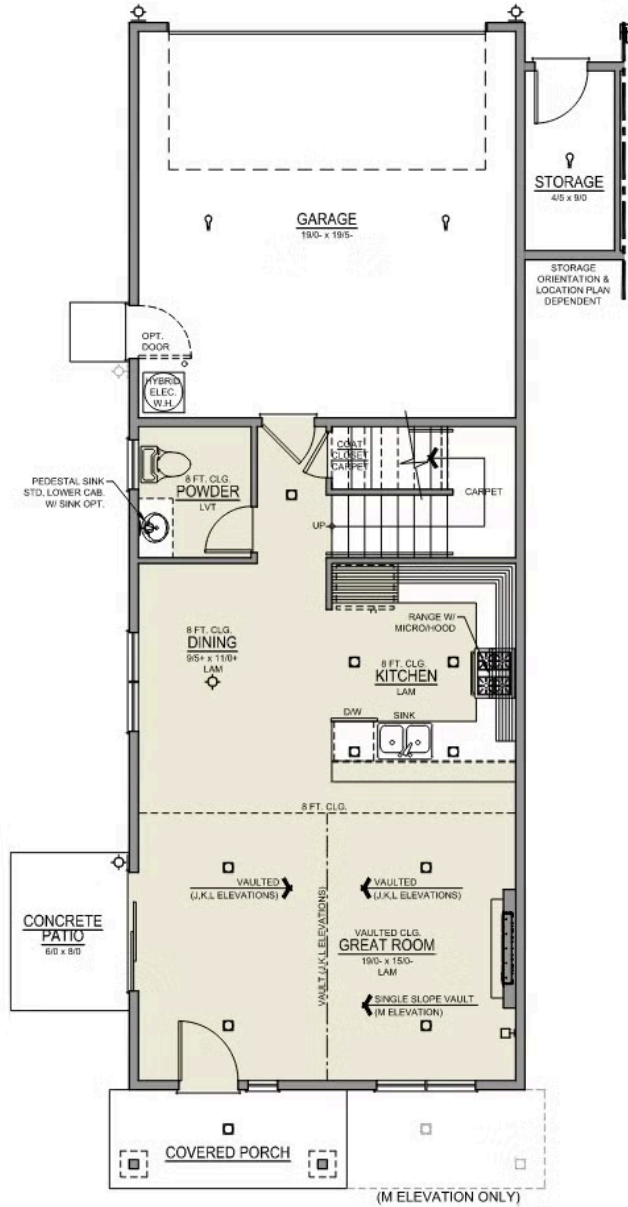

Origin Collection

Manzanita Origin

Feather Ridge

 3 Bedrooms

 2.5 Bathrooms

 1,415 Sq. Ft.

 2 Car Garage

K - CRAFTSMAN

J - TRADITIONAL

L - FARMHOUSE

- Open Concept Great Room
- Stainless Steel Kitchen Appliances
- Primary Bedroom with Walk-In Closet
- Upstairs Laundry Room

- Covered Front Porch
- Luxury Wood Laminate Flooring
- Luxury Vinyl Tile in Bath and Laundry
- Attached External Storage

Origin Collection

Manzanita Origin

Feather Ridge

 3 Bedrooms

 2.5 Bathrooms

 1,415 Sq. Ft.

 2 Car Garage

Manzanita 2-Car

1,415 Sq. Ft.

3 Bedroom, 2.5 Bath

MAIN FLOOR

UPPER FLOOR