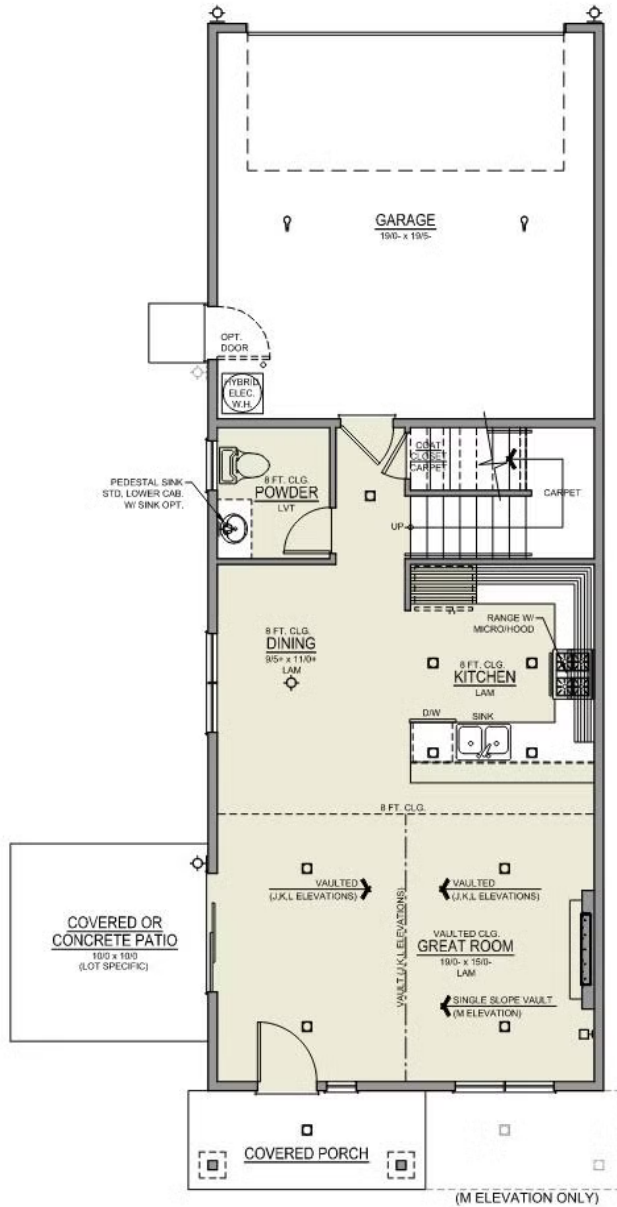

Origin Collection

MANZANITA ORIGIN

FEATHER RIDGE

 3 Bedrooms

 2.5 Bathrooms

 1,415 Sq. Ft.

 2 Car Garage

M - Modern

K - Traditional

J - Traditional

- Open Concept Great Room
- Stainless Steel Kitchen Appliances
- Primary Bedroom with Walk-In Closet
- Upstairs Laundry Room

- Covered Front Porch
- Luxury Wood Laminate Flooring
- Luxury Vinyl Tile in Bath and Laundry

Origin Collection

MANZANITA ORIGIN

FEATHER RIDGE

3 Bedrooms

2.5 Bathrooms

1,415 Sq. Ft.

2 Car Garage

Manzanita 2-Car

1,415 Sq. Ft.

3 Bedroom, 2.5 Bath

MAIN FLOOR

UPPER FLOOR