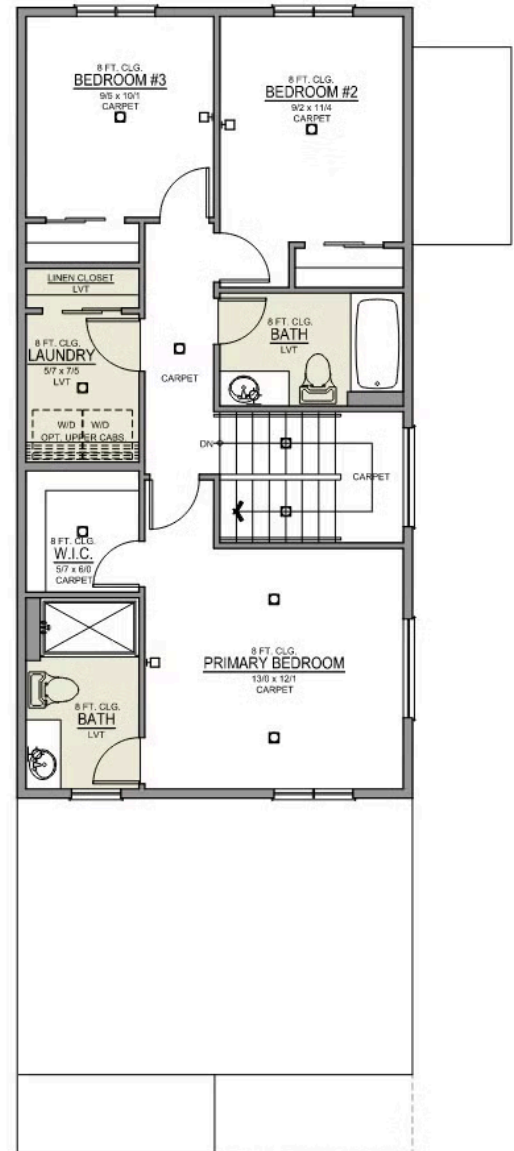

Origin Collection

Manzanita Origin

Feather Ridge

 3 Bedrooms

 2.5 Bathrooms

 1,415 Sq. Ft.

 2 Car Garage

K - CRAFTSMAN

J - TRADITIONAL

L - FARMHOUSE

- Open Concept Great Room
- Stainless Steel Kitchen Appliances
- Primary Bedroom with Walk-In Closet
- Upstairs Laundry Room

- Covered Front Porch
- Luxury Wood Laminate Flooring
- Luxury Vinyl Tile in Bath and Laundry
- Attached External Storage

Origin Collection

Manzanita Origin

Feather Ridge

 3 Bedrooms

 2.5 Bathrooms

 1,415 Sq. Ft.

 2 Car Garage

Manzanita 2-Car

1,415 Sq. Ft.

3 Bedroom, 2.5 Bath

MAIN FLOOR

UPPER FLOOR