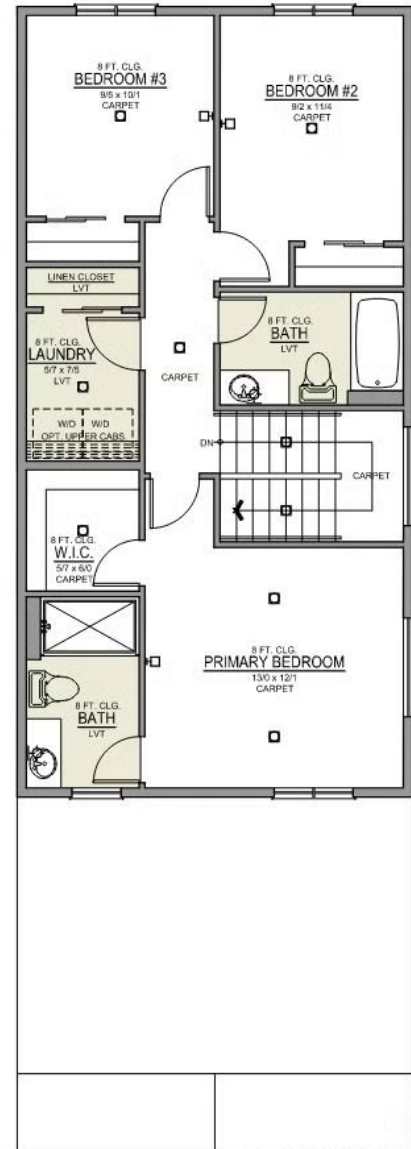

Origin Collection

MANZANITA ORIGIN

FEATHER RIDGE

 3 Bedrooms

 2.5 Bathrooms

 1,415 Sq. Ft.

 2 Car Garage

M - Modern

K - Traditional

J - Traditional

- Open Concept Great Room
- Stainless Steel Kitchen Appliances
- Primary Bedroom with Walk-In Closet
- Upstairs Laundry Room

- Covered Front Porch
- Luxury Wood Laminate Flooring
- Luxury Vinyl Tile in Bath and Laundry

Origin Collection

MANZANITA ORIGIN

FEATHER RIDGE

3 Bedrooms

2.5 Bathrooms

1,415 Sq. Ft.

2 Car Garage

Manzanita 2-Car

1,415 Sq. Ft.

3 Bedroom, 2.5 Bath

MAIN FLOOR

UPPER FLOOR