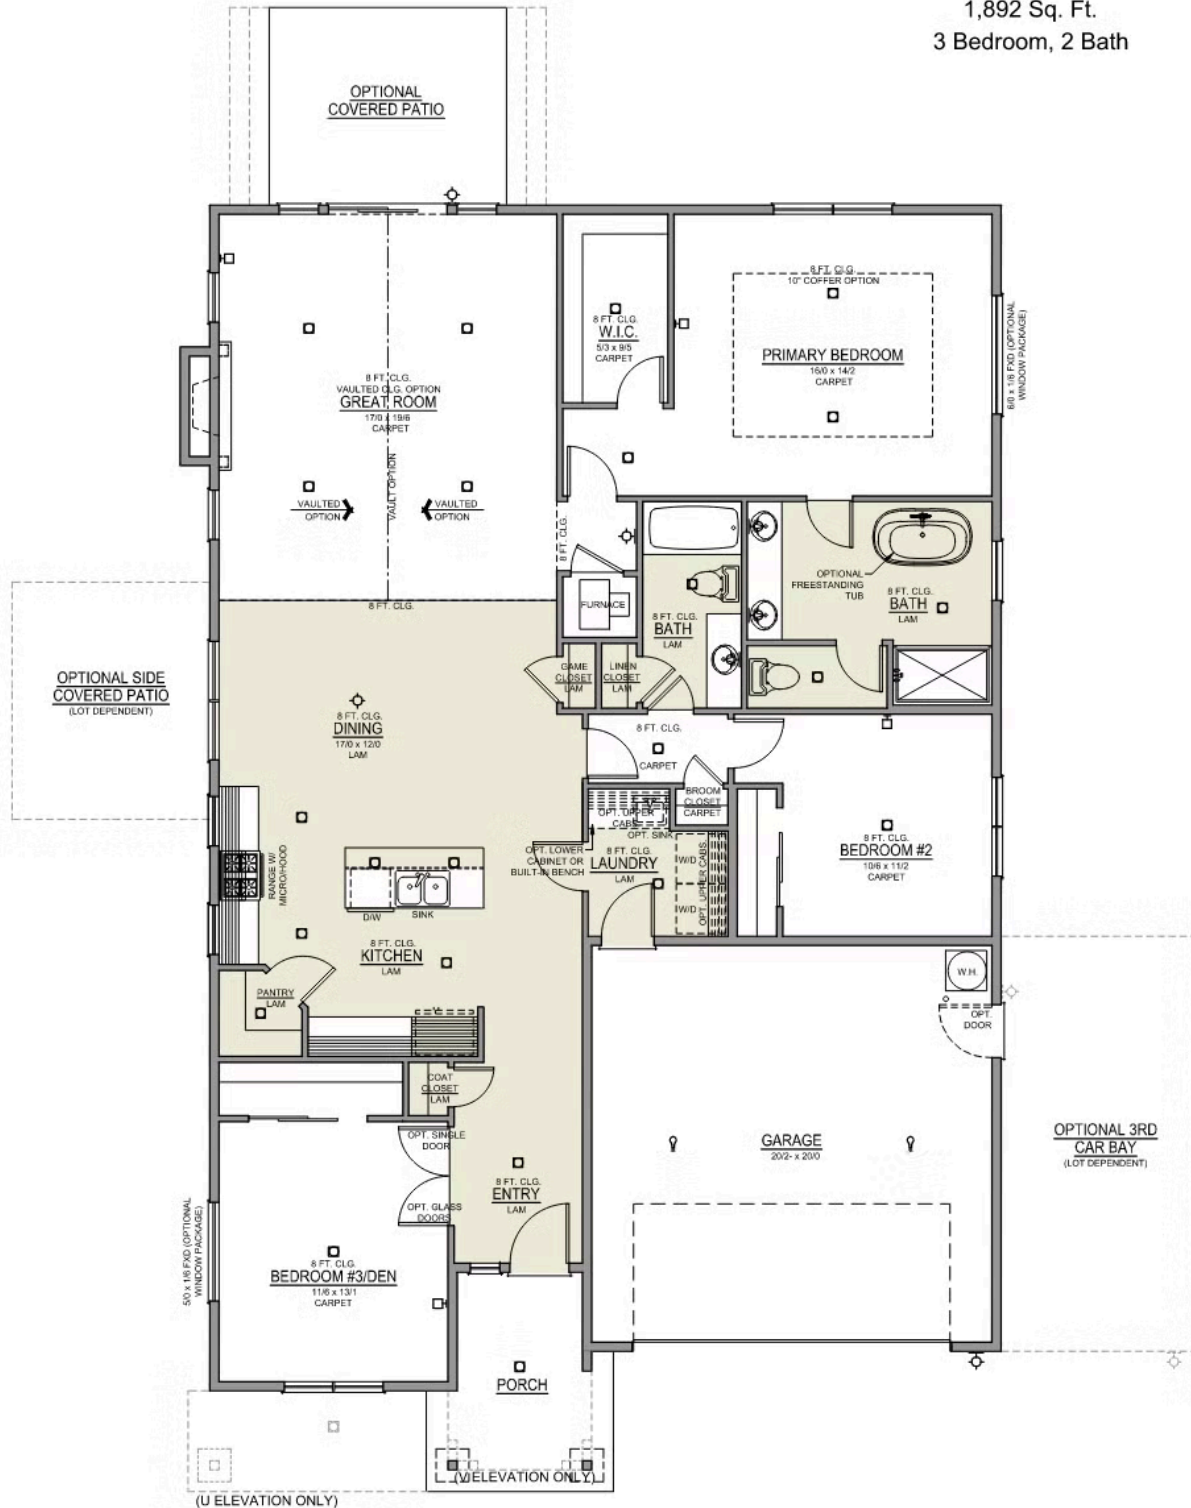

Premier Collection

CHARITY PREMIER

MCCLANNAHAN SUMMIT

 3 Bedrooms

 2 Bathrooms

 1,892 Sq. Ft.

 2 Car Garage

T - Traditional

CHARITY PREMIER

MCCLANNAHAN SUMMIT

3 Bedrooms

2 Bathrooms

1,892 Sq. Ft.

2 Car Garage

Charity 2-Car

1,892 Sq. Ft.
3 Bedroom, 2 Bath

Premier Collection

CHARITY PREMIER

MCCLANNAHAN SUMMIT

 3 Bedrooms

 2 Bathrooms

 1,892 Sq. Ft.

 2 Car Garage

Charity 2-Car

1,892 Sq. Ft.

3 Bedroom, 2 Bath

PRIMARY BATH LINEN
CLOSET OPTION

ISLAND HOOD OPTION