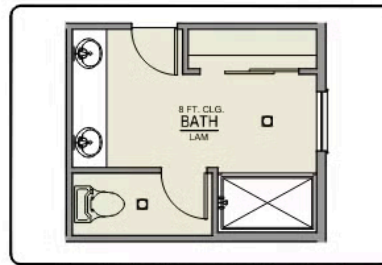

V - FARMHOUSE

- Quartz Countertops throughout the home
- Free-Standing Soaking Tub
- Office, Study, or School Room
- Great Room with Gas Fireplace

- Corner Kitchen Pantry
- Laundry/Mud room access from Garage
- Smart Home Ready

# Charity Premier

McClannahan Summit

 3 Bedrooms

 2 Bathrooms

 1,892 Sq. Ft.

 2 Car Garage

## Charity 2-Car

1,892 Sq. Ft.

3 Bedroom, 2 Bath

PRIMARY BATH LINEN  
CLOSET OPTION

ISLAND HOOD OPTION