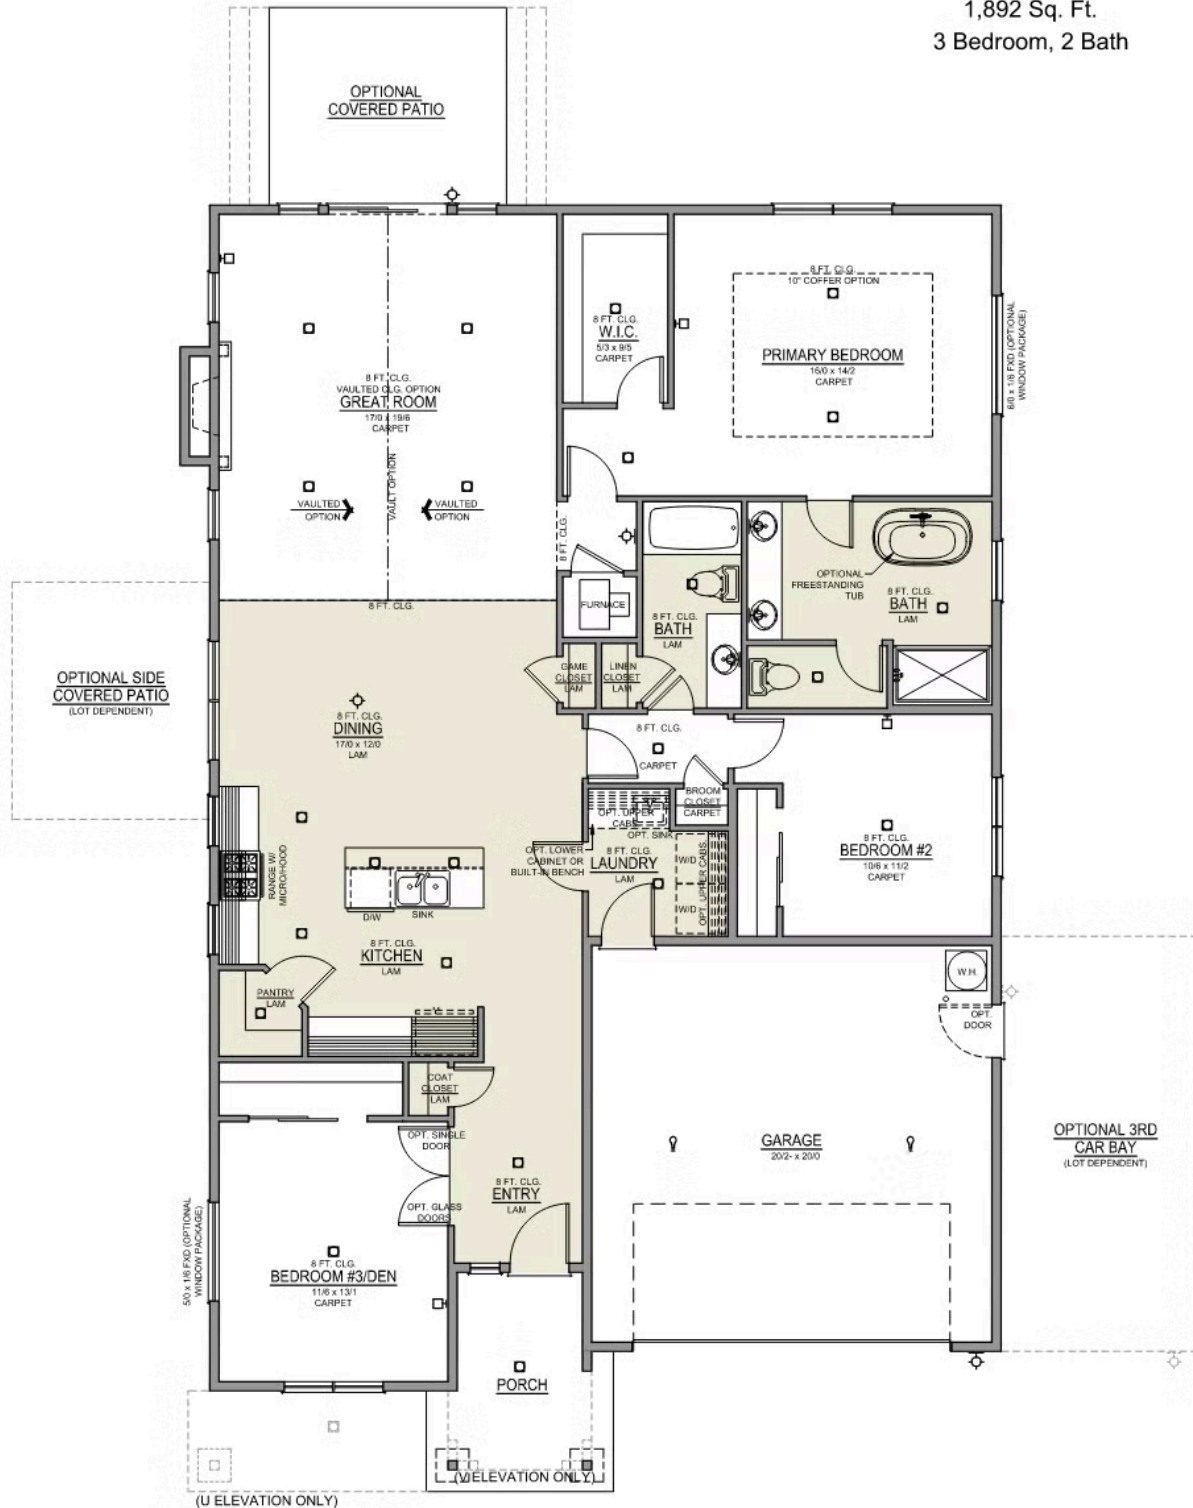

Premier Collection

Charity Premier

McClannahan Summit

 3 Bedrooms

 2 Bathrooms

 1,892 Sq. Ft.

 2 Car Garage

T - TRADITIONAL

U - CRAFTSMAN

V - FARMHOUSE

- Quartz Countertops throughout the home
- Free-Standing Soaking Tub
- Office, Study, or School Room

- Great Room with Electric Fireplace
- Corner Kitchen Pantry
- Laundry/Mud room access from Garage

Charity Premier

McClannahan Summit

🏠 3 Bedrooms

🚿 2 Bathrooms

🏠 1,892 Sq. Ft.

🚗 2 Car Garage

Charity 2-Car

1,892 Sq. Ft.
3 Bedroom, 2 Bath

Premier Collection

Charity Premier

McClannahan Summit

 3 Bedrooms

 2 Bathrooms

 1,892 Sq. Ft.

 2 Car Garage

Charity 2-Car