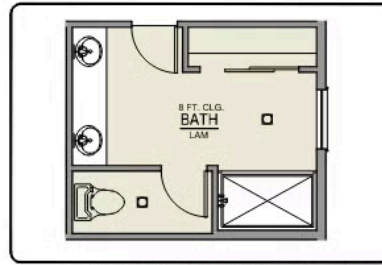

CHARITY PREMIER

MCCLANNAHAN SUMMIT

3 Bedrooms

2 Bathrooms

1,892 Sq. Ft.

2 Car Garage

Charity 2-Car

1,892 Sq. Ft.
3 Bedroom, 2 Bath

Premier Collection

CHARITY PREMIER

MCCLANNAHAN SUMMIT

 3 Bedrooms

 2 Bathrooms

 1,892 Sq. Ft.

 2 Car Garage

Charity 2-Car

1,892 Sq. Ft.

3 Bedroom, 2 Bath

PRIMARY BATH LINEN
CLOSET OPTION

ISLAND HOOD OPTION