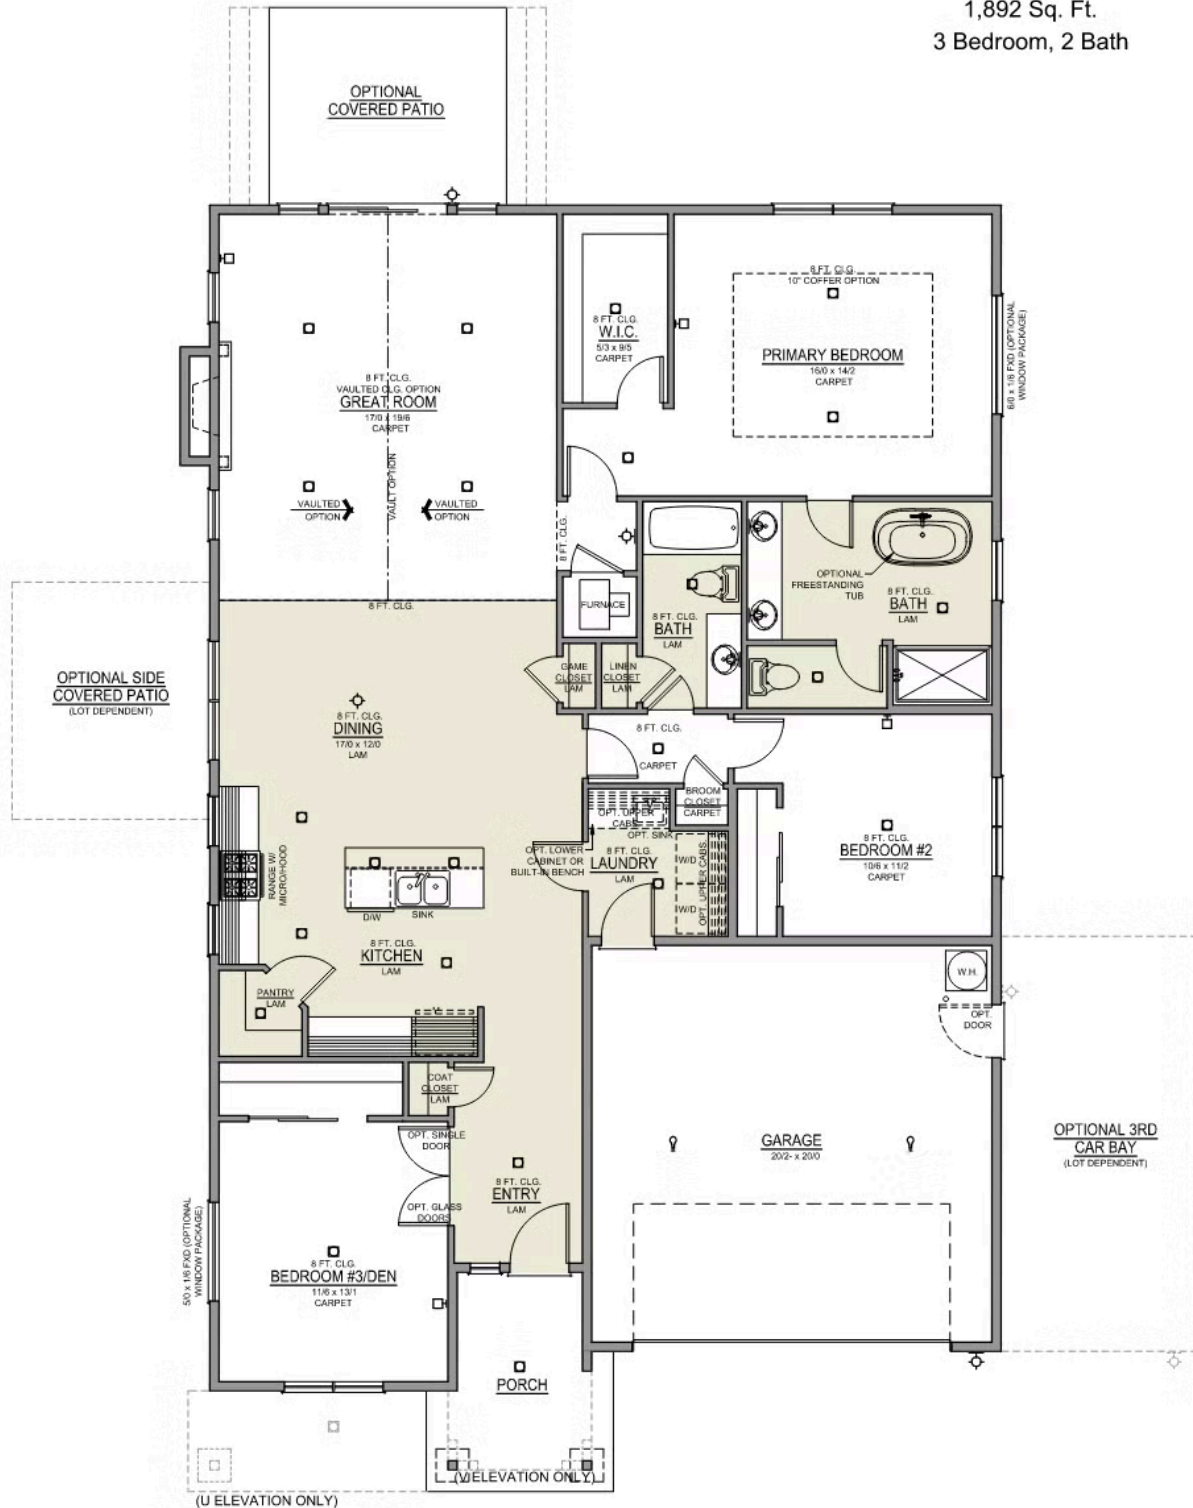

# Charity Premier

McClannahan Summit

 3 Bedrooms

 2 Bathrooms

 1,892 Sq. Ft.

 2 Car Garage

T - TRADITIONAL

U - CRAFTSMAN

V - FARMHOUSE

- Quartz Countertops throughout the home
- Free-Standing Soaking Tub
- Office, Study, or School Room
- Great Room with Gas Fireplace

- Corner Kitchen Pantry
- Laundry/Mud room access from Garage
- Smart Home Ready

# Charity Premier

McClannahan Summit

3 Bedrooms

2 Bathrooms

1,892 Sq. Ft.

2 Car Garage

## Charity 2-Car

1,892 Sq. Ft.  
3 Bedroom, 2 Bath

Premier Collection