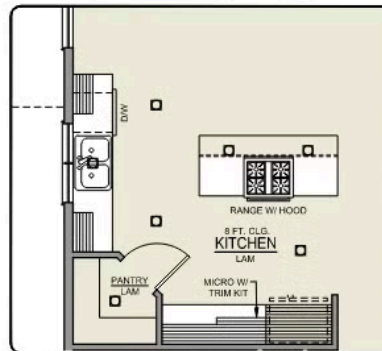

# Charity Premier

McClannahan Summit

 3 Bedrooms

 2 Bathrooms

 1,892 Sq. Ft.

 2 Car Garage

T - TRADITIONAL

U - CRAFTSMAN

V - FARMHOUSE

- Quartz Countertops throughout the home
- Free-Standing Soaking Tub
- Office, Study, or School Room
- Great Room with Gas Fireplace

- Corner Kitchen Pantry
- Laundry/Mud room access from Garage
- Smart Home Ready

# Charity Premier

McClannahan Summit

 3 Bedrooms

 2 Bathrooms

 1,892 Sq. Ft.

 2 Car Garage

## Charity 2-Car

1,892 Sq. Ft.

3 Bedroom, 2 Bath

PRIMARY BATH LINEN  
CLOSET OPTION

ISLAND HOOD OPTION