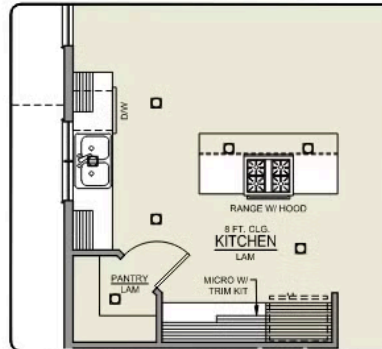

Premier Collection

CHARITY PREMIER

MCCLANNAHAN SUMMIT

 3 Bedrooms

 2 Bathrooms

 1,892 Sq. Ft.

 2 Car Garage

T - Traditional

CHARITY PREMIER

MCCLANNAHAN SUMMIT

3 Bedrooms

2 Bathrooms

1,892 Sq. Ft.

2 Car Garage

Charity 2-Car

1,892 Sq. Ft.
3 Bedroom, 2 Bath

Premier Collection

CHARITY PREMIER

MCCLANNAHAN SUMMIT

 3 Bedrooms

 2 Bathrooms

 1,892 Sq. Ft.

 2 Car Garage

Charity 2-Car

1,892 Sq. Ft.

3 Bedroom, 2 Bath

PRIMARY BATH LINEN
CLOSET OPTION

ISLAND HOOD OPTION