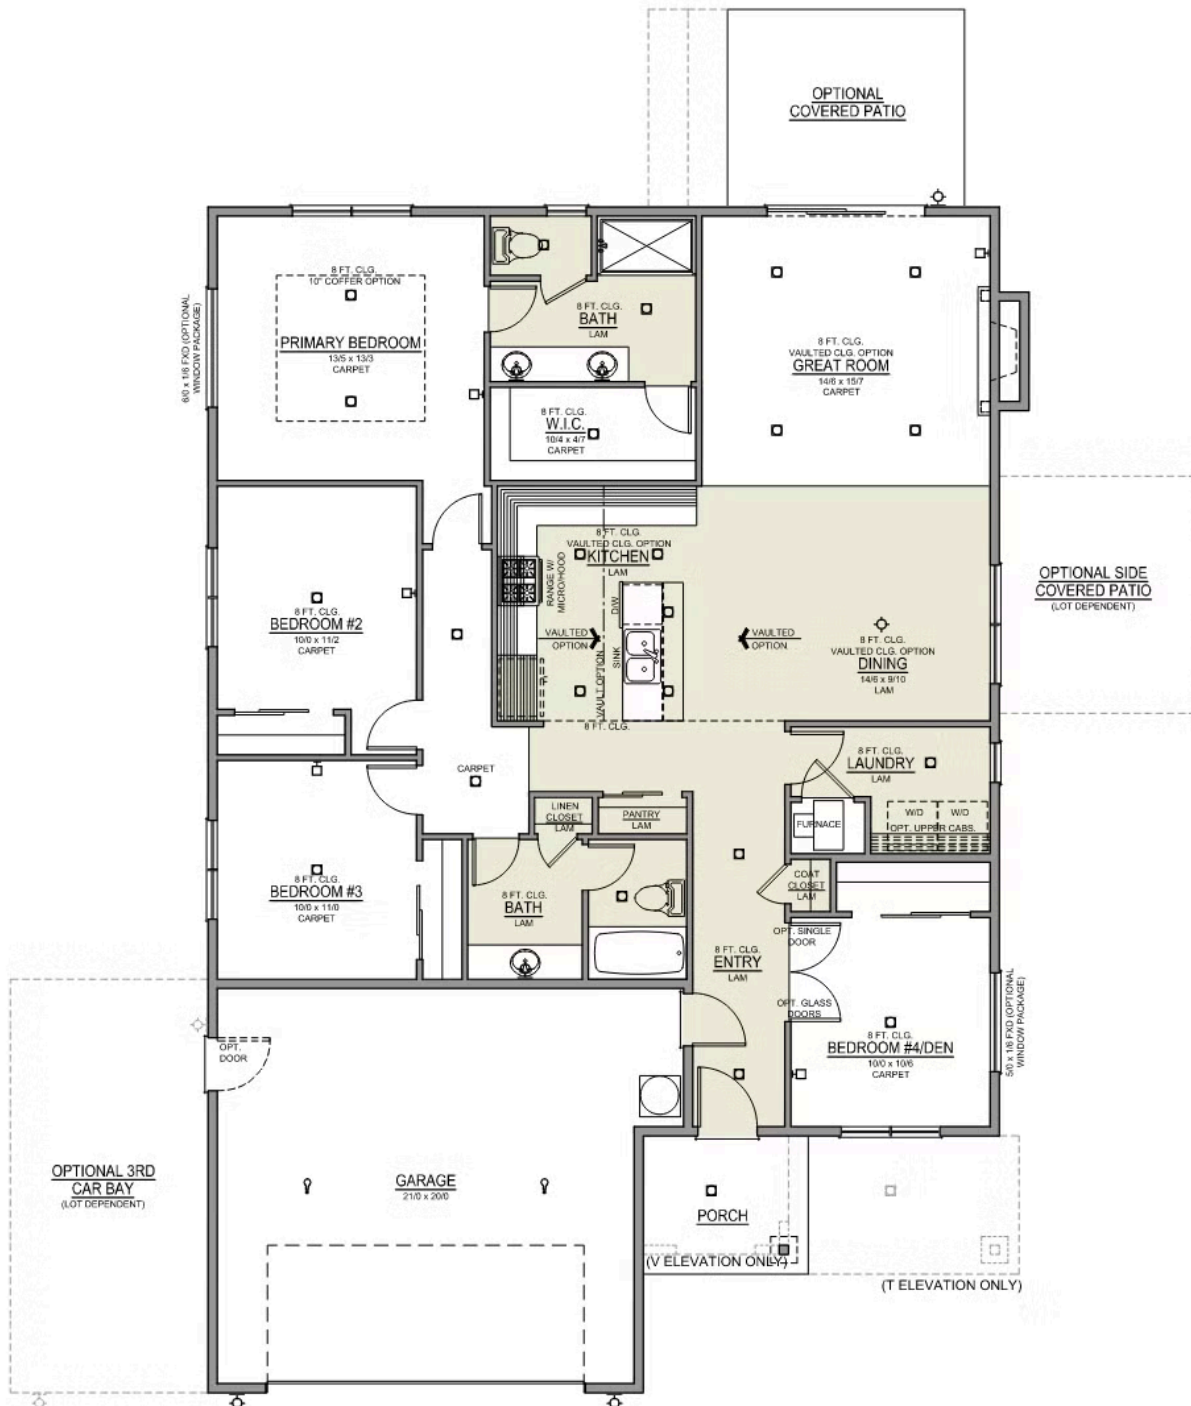

MCCLANNAHAN SUMMIT

CHARLOTTE PREMIER
LOT 103

502 Grant St. Umatilla, OR 97882

🏠 4 Bedrooms

🚿 2 Bathrooms

🏠 1,701 Sq. Ft.

🚗 2 Car Garage

💰 363,900

UNDER CONSTRUCTION

V - Farmhouse 2 Car

- Kitchen Island with Sink
- Quartz Countertops throughout Home
- Open Great Room with Gas Fireplace

- Kitchen Pantry
- Stainless Steel Appliances
- Laundry Room

 **MonteVista Homes &
PacWest Realty Group**

MCCLANNAHAN SUMMIT

CHARLOTTE PREMIER
LOT 103

502 Grant St. Umatilla, OR 97882

🛏️ 4 Bedrooms

🚿 2 Bathrooms

🏠 1,701 Sq. Ft.

🚗 2 Car Garage

💰 363,900

Charlotte 2-Car

1,701 Sq. Ft.

4 Bedroom, 2 Bath

 4 Bedrooms

 2 Bathrooms

 1,701 Sq. Ft.

 2 Car Garage

 363,900