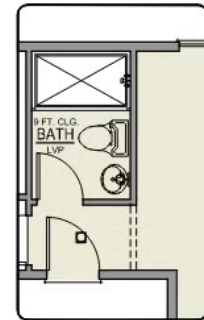

# JEFFERSON PREMIER

MCCLANNAHAN SUMMIT

🛏️ 4 Bedrooms

🚿 2.5 Bathrooms

🏠 1,761 Sq. Ft.

🚗 2 Car Garage

T - Traditional

U - Craftsman

V - Farmhouse

- Guest Suite or Den on Main Level
- 9 Foot Ceilings on Main Level
- Kitchen Island with Sink
- Kitchen Pantry

- Great Room with Gas Fireplace
- Primary Suite with Walk-in Closet
- Quartz Countertops throughout Home
- Stainless Steel Appliances

# JEFFERSON PREMIER

MCCLANNAHAN SUMMIT

🏠 4 Bedrooms

🚿 2.5 Bathrooms

🏠 1,761 Sq. Ft.

🚗 2 Car Garage

## Jefferson 2-Car

1,761 Sq. Ft.

4 Bedroom, 2.5 Bath

ISLAND HOOD OPTION

BATHROOM OPTION