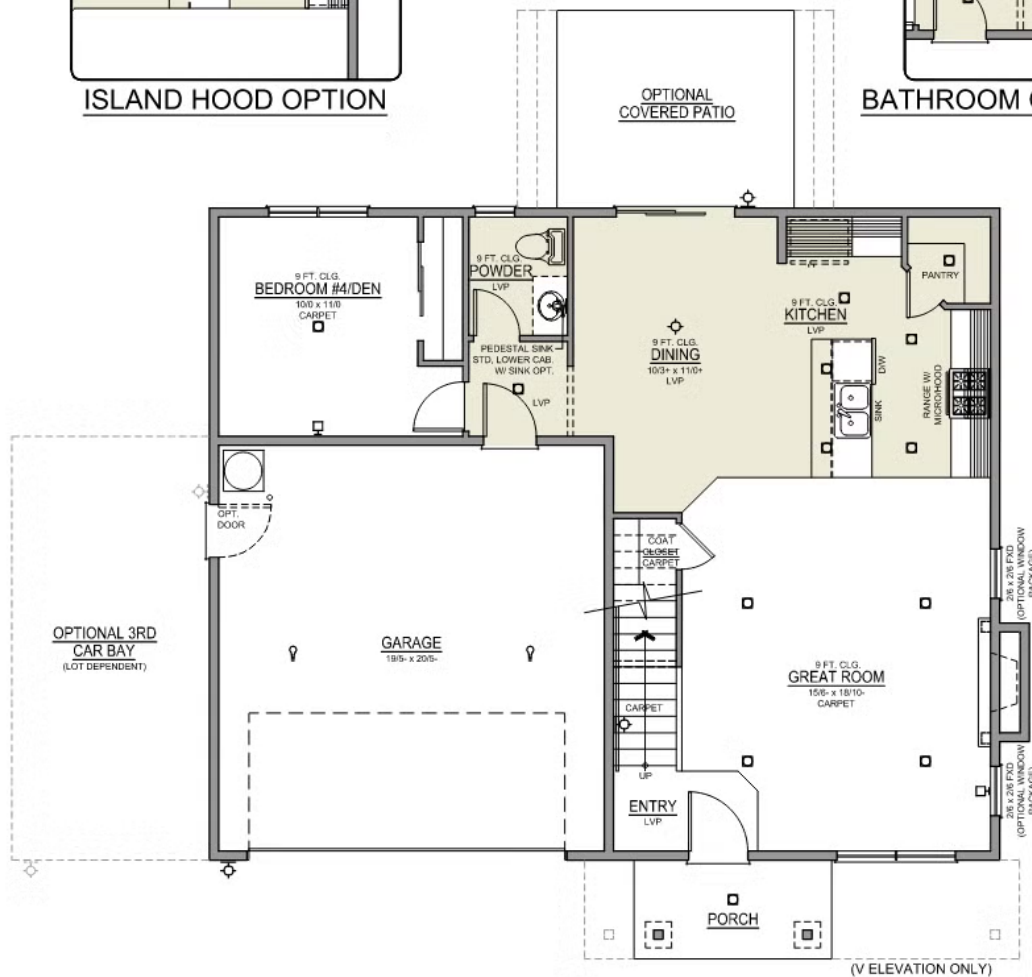

V - Farmhouse

- Guest Suite or Den on Main Level
- 9 Foot Ceilings on Main Level
- Kitchen Island with Sink
- Kitchen Pantry

- Great Room with Gas Fireplace
- Primary Suite with Walk-in Closet
- Quartz Countertops throughout Home
- Stainless Steel Appliances

# JEFFERSON PREMIER

MCCLANNAHAN SUMMIT

🏠 4 Bedrooms

🚿 2.5 Bathrooms

🏠 1,761 Sq. Ft.

🚗 2 Car Garage

## Jefferson 2-Car

1,761 Sq. Ft.

4 Bedroom, 2.5 Bath

ISLAND HOOD OPTION

BATHROOM OPTION

## MAIN FLOOR