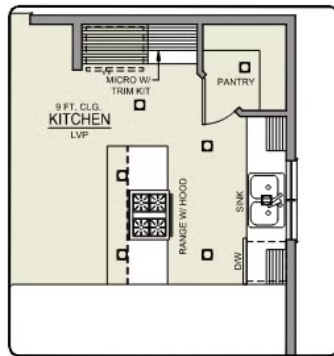

# JEFFERSON PREMIER

MCCLANNAHAN SUMMIT

🛏️ 4 Bedrooms

🚿 2.5 Bathrooms

🏠 1,761 Sq. Ft.

🚗 2 Car Garage

T - Traditional

U - Craftsman

V - Farmhouse

- Guest Suite or Den on Main Level
- 9 Foot Ceilings on Main Level
- Kitchen Island with Sink
- Kitchen Pantry

- Great Room with Gas Fireplace
- Primary Suite with Walk-in Closet
- Quartz Countertops throughout Home
- Stainless Steel Appliances

# JEFFERSON PREMIER

MCCLANNAHAN SUMMIT

🏠 4 Bedrooms

🚿 2.5 Bathrooms

🏠 1,761 Sq. Ft.

🚗 2 Car Garage

## Jefferson 2-Car

1,761 Sq. Ft.

4 Bedroom, 2.5 Bath

ISLAND HOOD OPTION

BATHROOM OPTION