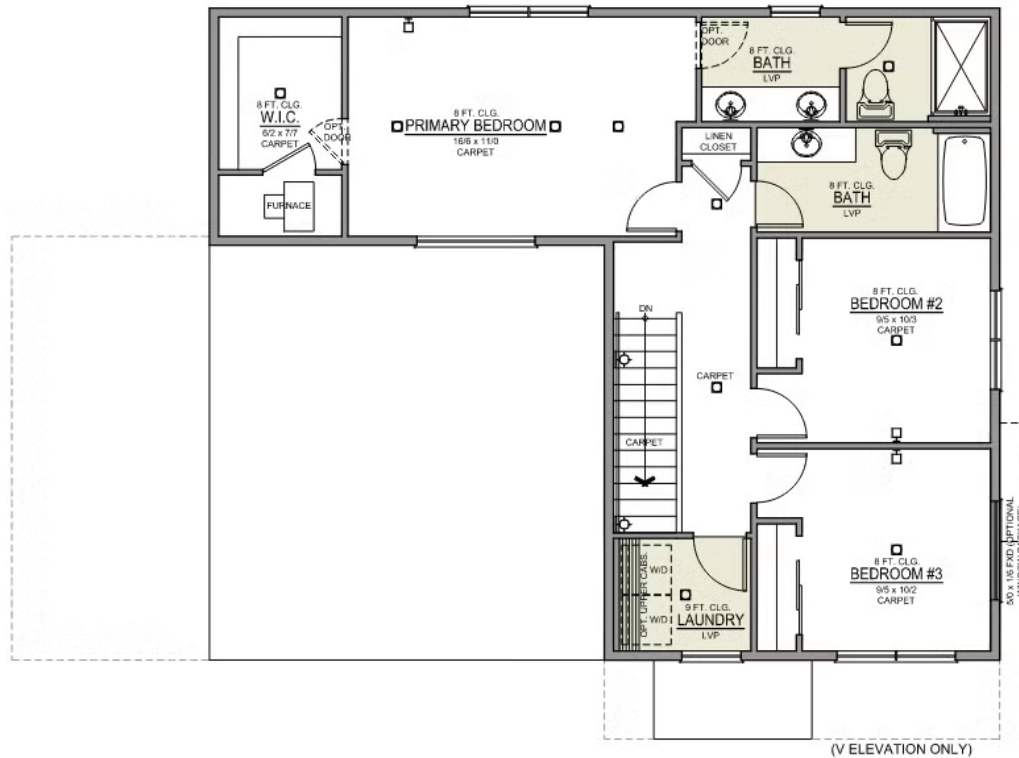

JEFFERSON PREMIER

MCCLANNAHAN SUMMIT

🛏️ 4 Bedrooms

🚿 2.5 Bathrooms

🏠 1,761 Sq. Ft.

🚗 2 Car Garage

Jefferson 2-Car

1,761 Sq. Ft.

4 Bedroom, 2.5 Bath

UPPER FLOOR