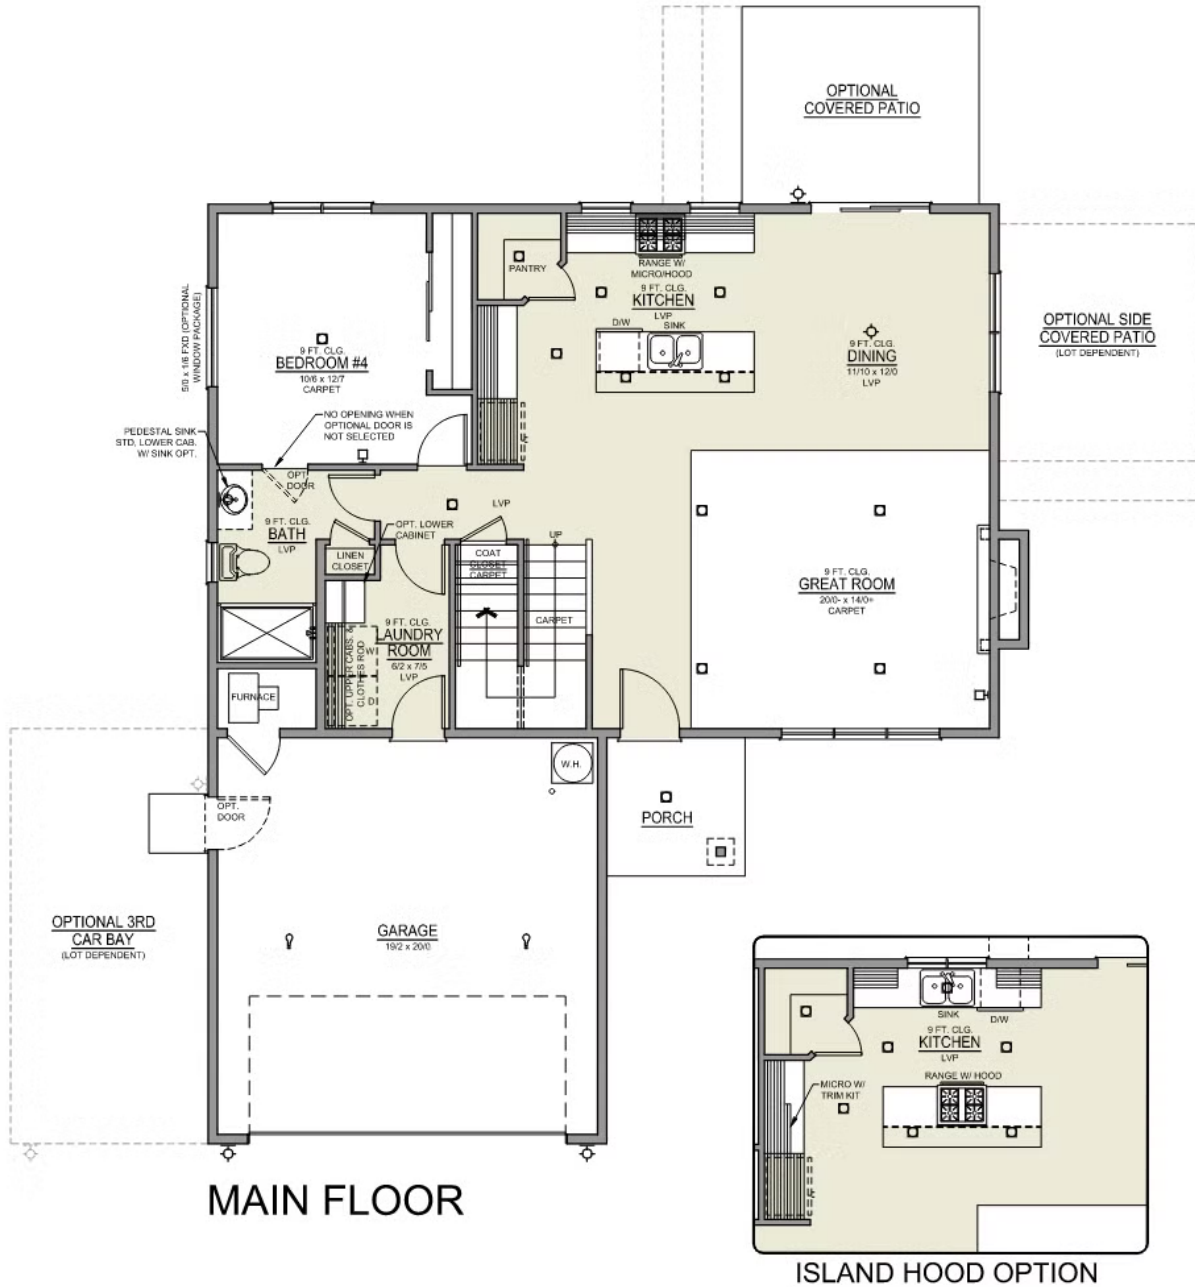

U - Craftsman, 2 Car

V - Farmhouse, 2 Car

- Upstairs Flex Space/ Loft
- Kitchen Island with Sink
- Corner Kitchen Pantry
- Main Level Guest Suite or Office
- Great Room with Gas Fireplace

- Primary Suite with Walk-in Closet
- Quartz Countertops throughout Home
- Stainless Steel Appliances
- 9 Foot Ceilings throughout Main Level

METOLIUS PREMIER

MCCLANNAHAN SUMMIT

4 Bedrooms

3 Bathrooms

2,095 Sq. Ft.

3 Car Garage

Metolius 2-Car

2,095 Sq. Ft.

4 Bedroom, 3 Bath

METOLIUS PREMIER

MCCLANNAHAN SUMMIT

 4 Bedrooms

 3 Bathrooms

 2,095 Sq. Ft.

 3 Car Garage

Metolius 2-Car

2,095 Sq. Ft.

4 Bedroom, 3 Bath