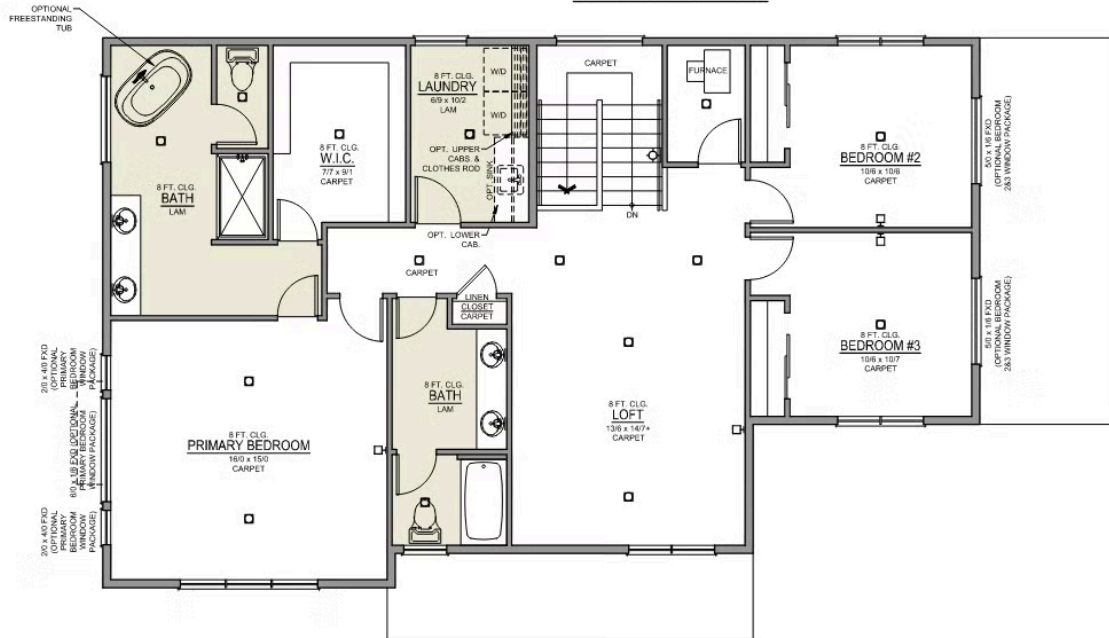

Premier Collection

Miranda Premier

McClannahan Summit

 4 Bedrooms

 3 Bathrooms

 2,517 Sq. Ft.

 2 Car Garage

T - TRADITIONAL

V - FARMHOUSE

- 9 Foot Ceilings throughout Main Level
- Great Room with Electric Fireplace
- Kitchen Island with Sink
- Kitchen Pantry

- Upstairs Bonus Room / Loft
- Primary Suite with Walk-in Closet
- Quartz Countertops throughout Home
- Stainless Steel Appliances

Premier Collection

Miranda Premier

McClannahan Summit

 4 Bedrooms

 3 Bathrooms

 2,517 Sq. Ft.

 2 Car Garage

Miranda 2-Car

 2 Car Garage

BEDROOM #5 OPTION

PRIMARY BATH CLOSET OPTION

Miranda 2-Car
2,517 Sq. Ft.
4 Bedroom, 3 Bath

UPPER FLOOR