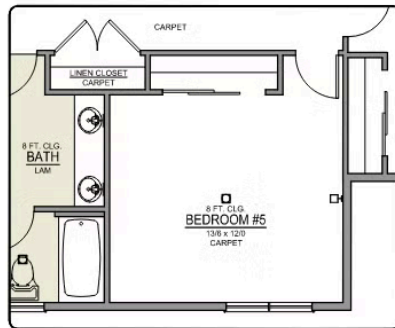

V - FARMHOUSE

- 9 Foot Ceilings throughout Main Level
- Great Room with Fireplace
- Kitchen Island with Sink
- Kitchen Pantry
- Upstairs Bonus Room / Loft

- Great Room with Gas Fireplace
- Primary Suite with Walk-in Closet
- Quartz Countertops throughout Home
- Stainless Steel Appliances

Premier Collection

Miranda Premier

McClannahan Summit

 4 Bedrooms

 3 Bathrooms

 2,517 Sq. Ft.

 2 Car Garage

Miranda 2-Car

2,517 Sq. Ft.

4 Bedroom, 3 Bath

MAIN FLOOR

Miranda Premier

McClannahan Summit

 4 Bedrooms

 3 Bathrooms

 2,517 Sq. Ft.

 2 Car Garage

BEDROOM #5 OPTION

PRIMARY BATH CLOSET OPTION

Miranda 2-Car
2,517 Sq. Ft.
4 Bedroom, 3 Bath

UPPER FLOOR