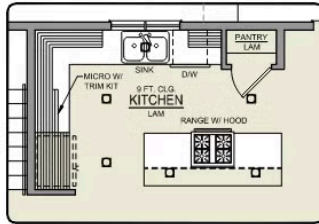

V - FARMHOUSE

- 9 Foot Ceilings throughout Main Level
- Great Room with Fireplace
- Kitchen Island with Sink
- Kitchen Pantry
- Upstairs Bonus Room / Loft

- Great Room with Gas Fireplace
- Primary Suite with Walk-in Closet
- Quartz Countertops throughout Home
- Stainless Steel Appliances

Premier Collection

Miranda Premier

McClannahan Summit

 4 Bedrooms

 3 Bathrooms

 2,517 Sq. Ft.

 2 Car Garage

Miranda 2-Car

2,517 Sq. Ft.

4 Bedroom, 3 Bath

MAIN FLOOR

Miranda Premier

McClannahan Summit

 4 Bedrooms

 3 Bathrooms

 2,517 Sq. Ft.