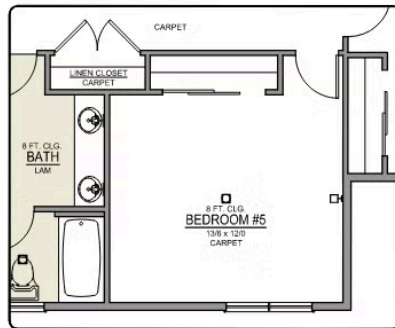

V - FARMHOUSE

- 9 Foot Ceilings throughout Main Level
- Great Room with Electric Fireplace
- Kitchen Island with Sink
- Kitchen Pantry

- Upstairs Bonus Room / Loft
- Primary Suite with Walk-in Closet
- Quartz Countertops throughout Home
- Stainless Steel Appliances

Premier Collection

Miranda Premier

McClannahan Summit

 4 Bedrooms

 3 Bathrooms

 2,517 Sq. Ft.

 2 Car Garage

Miranda 2-Car

2,517 Sq. Ft.

4 Bedroom, 3 Bath

MAIN FLOOR

Miranda Premier

McClannahan Summit

 4 Bedrooms

 3 Bathrooms

 2,517 Sq. Ft.

 2 Car Garage

BEDROOM #5 OPTION

PRIMARY BATH CLOSET OPTION

Miranda 2-Car
2,517 Sq. Ft.
4 Bedroom, 3 Bath

UPPER FLOOR