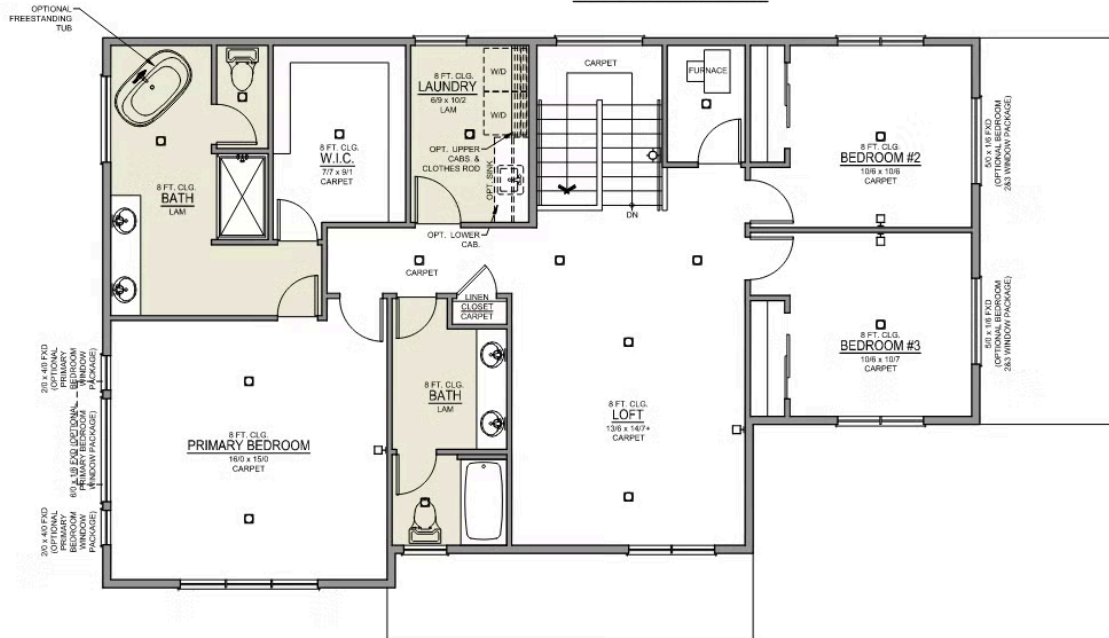

Premier Collection

Miranda Premier

McClannahan Summit

 4 Bedrooms

 3 Bathrooms

 2,517 Sq. Ft.

 2 Car Garage

T - TRADITIONAL

V - FARMHOUSE

- 9 Foot Ceilings throughout Main Level
- Great Room with Fireplace
- Kitchen Island with Sink
- Kitchen Pantry
- Upstairs Bonus Room / Loft

- Great Room with Gas Fireplace
- Primary Suite with Walk-in Closet
- Quartz Countertops throughout Home
- Stainless Steel Appliances

Premier Collection

Miranda Premier

McClannahan Summit

 4 Bedrooms

 3 Bathrooms

 2,517 Sq. Ft.

 2 Car Garage

Miranda 2-Car

 2 Car Garage

BEDROOM #5 OPTION

PRIMARY BATH CLOSET OPTION

Miranda 2-Car
2,517 Sq. Ft.
4 Bedroom, 3 Bath

UPPER FLOOR