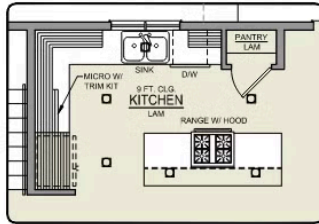

V - FARMHOUSE

- 9 Foot Ceilings throughout Main Level
- Great Room with Electric Fireplace
- Kitchen Island with Sink
- Kitchen Pantry

- Upstairs Bonus Room / Loft
- Primary Suite with Walk-in Closet
- Quartz Countertops throughout Home
- Stainless Steel Appliances

Premier Collection

Miranda Premier

McClannahan Summit

 4 Bedrooms

 3 Bathrooms

 2,517 Sq. Ft.

 2 Car Garage

Miranda 2-Car

2,517 Sq. Ft.

4 Bedroom, 3 Bath

MAIN FLOOR

Miranda Premier

McClannahan Summit

 4 Bedrooms

 3 Bathrooms

 2,517 Sq. Ft.