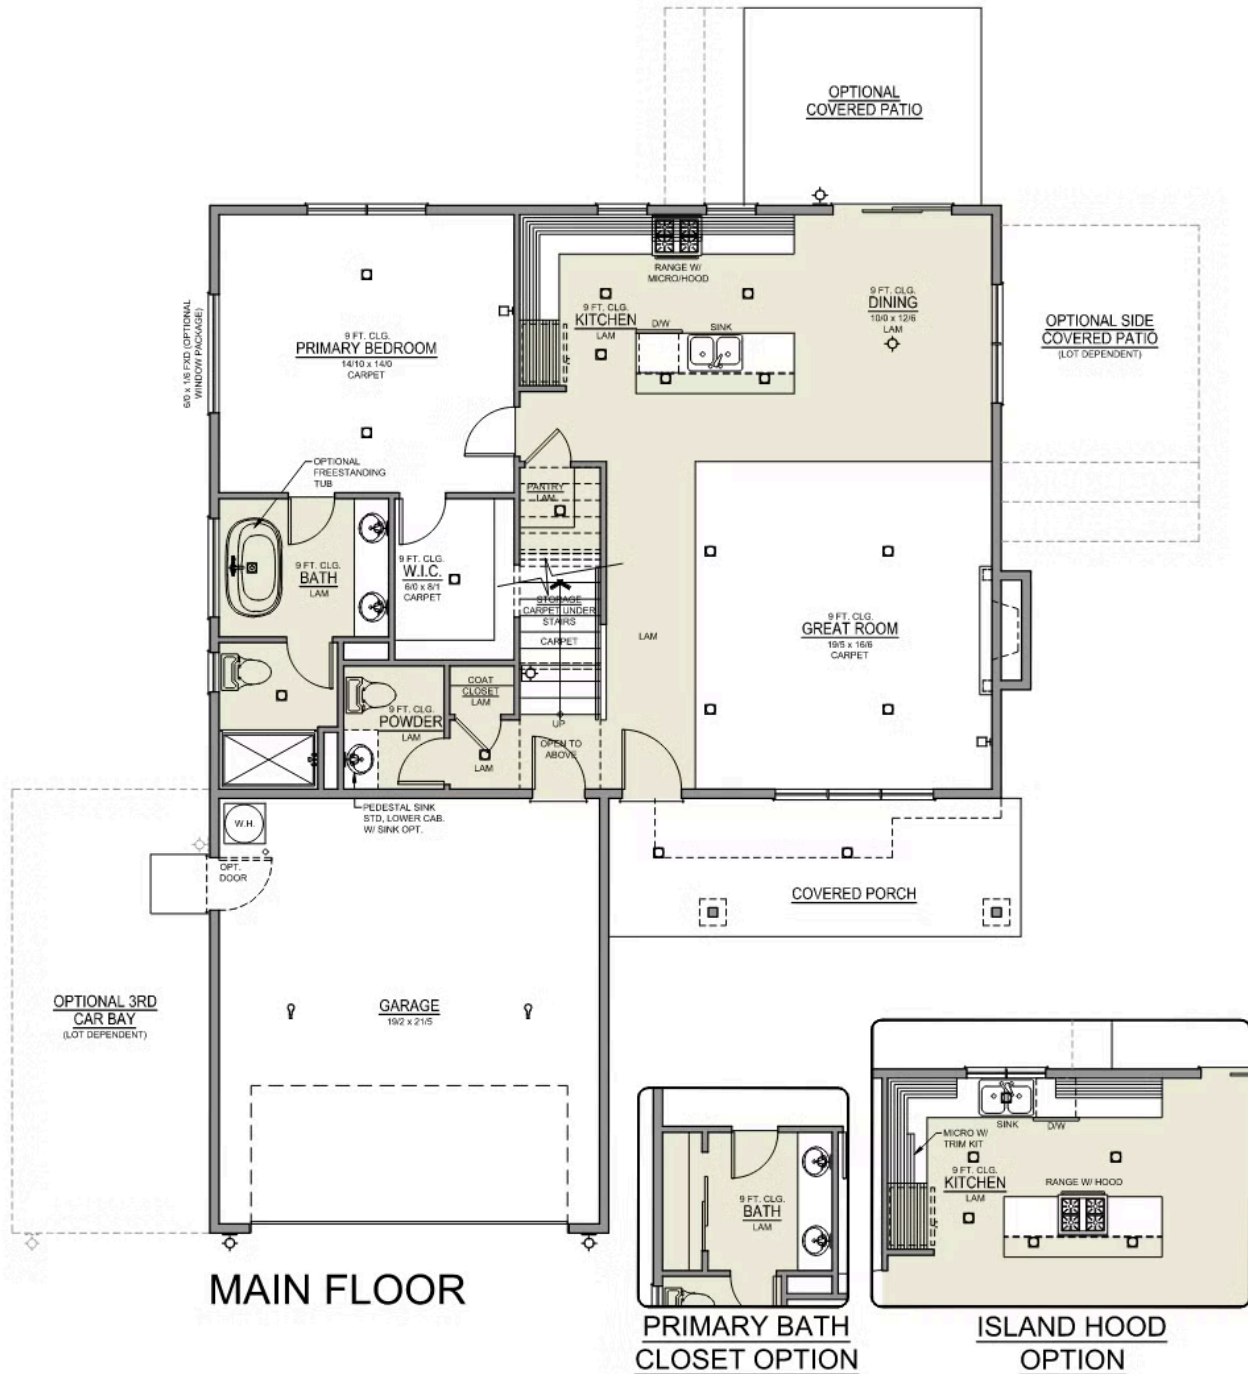

T - TRADITIONAL, 3 CAR

- Primary Suite on Main Level with Walk-in Closet
- Great Room with Gas Fireplace
- Upstairs Bonus Room / Loft
- Kitchen Island and Pantry
- 9 Foot Ceilings throughout Main Level
- Quartz Countertops throughout Home
- Stainless Steel Appliances
- Covered Front Porch and Patio

# Thielsen Premier

McClannahan Summit

4 Bedrooms

2.5 Bathrooms

2,373 Sq. Ft.

2 Car Garage

## Thielsen 2-Car

2,373 Sq. Ft.

4 Bedroom, 3 Bath

## Thielsen 2-Car

2,373 Sq. Ft.

4 Bedroom, 3 Bath

UPPER FLOOR