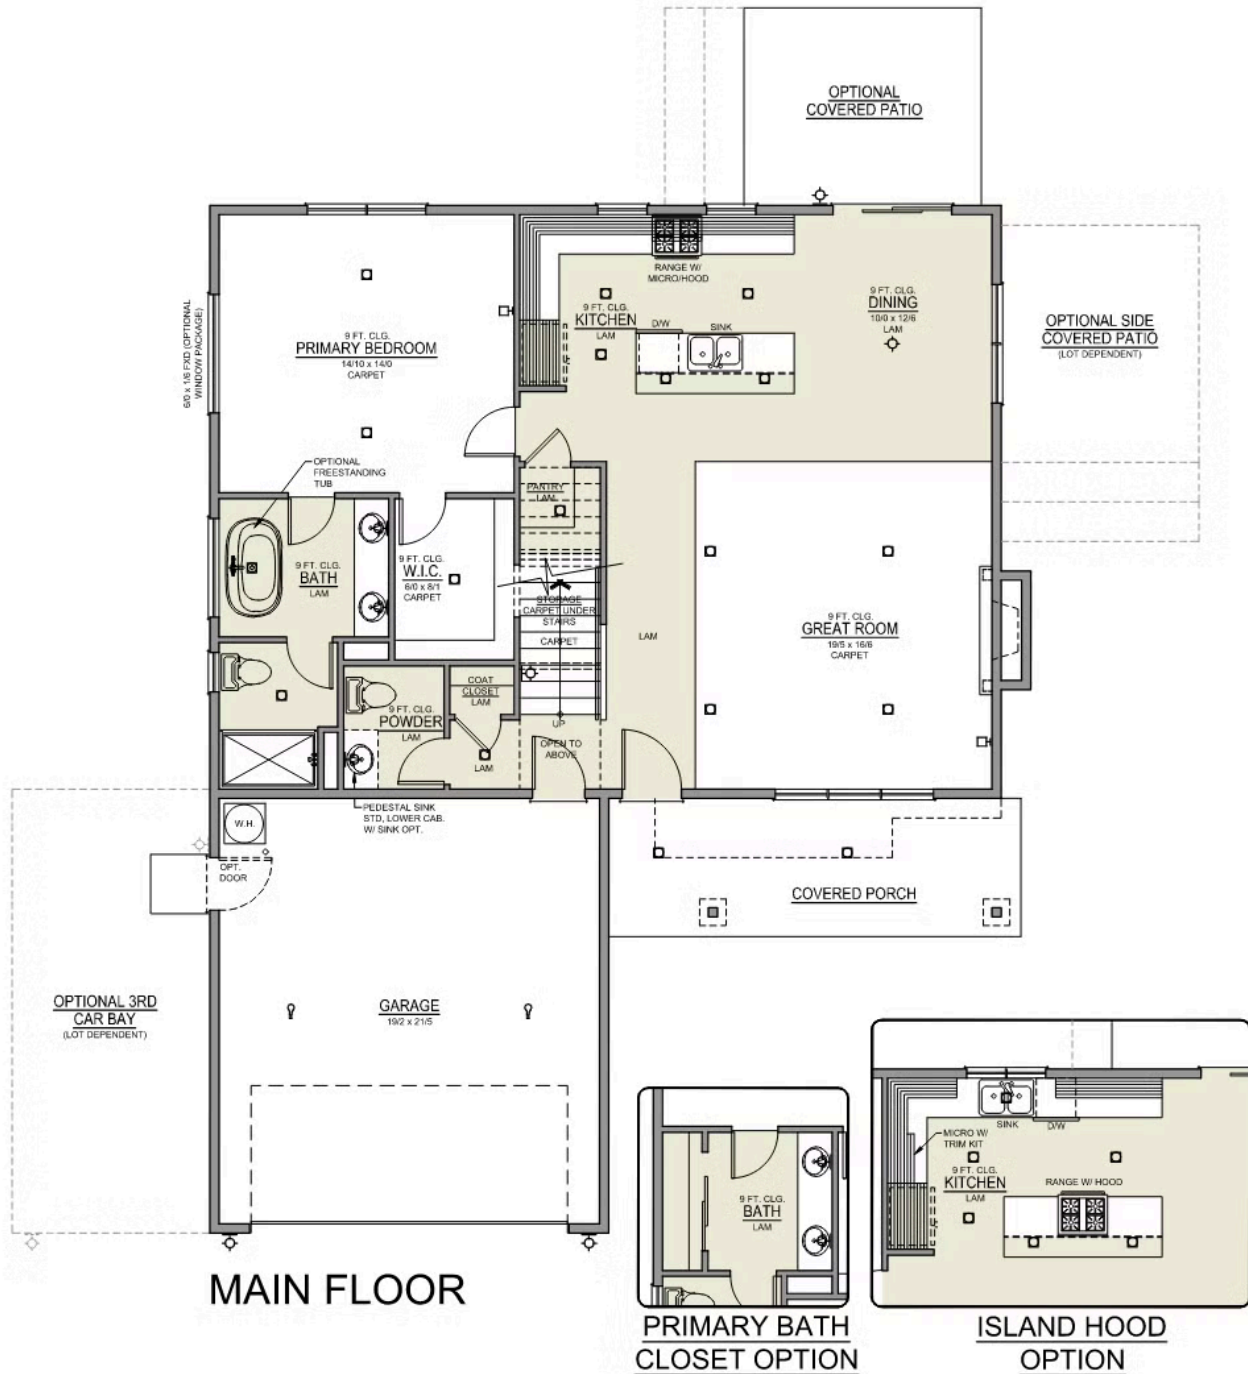

V - FARMHOUSE, 2 CAR

T - TRADITIONAL, 3 CAR

- Primary Suite on Main Level with Walk-in Closet
- Great Room with Electric Fireplace
- Upstairs Bonus Room / Loft
- Kitchen Island and Pantry
- 9 Foot Ceilings throughout Main Level
- Quartz Countertops throughout the Home
- Stainless Steel Appliances

Thielsen Premier

McClannahan Summit

4 Bedrooms

2.5 Bathrooms

2,373 Sq. Ft.

2 Car Garage

Thielsen 2-Car

2,373 Sq. Ft.

4 Bedroom, 3 Bath

Thielsen Premier

McClannahan Summit

4 Bedrooms

2.5 Bathrooms

2,373 Sq. Ft.

2 Car Garage

Thielsen 2-Car

2,373 Sq. Ft.

4 Bedroom, 3 Bath

UPPER FLOOR