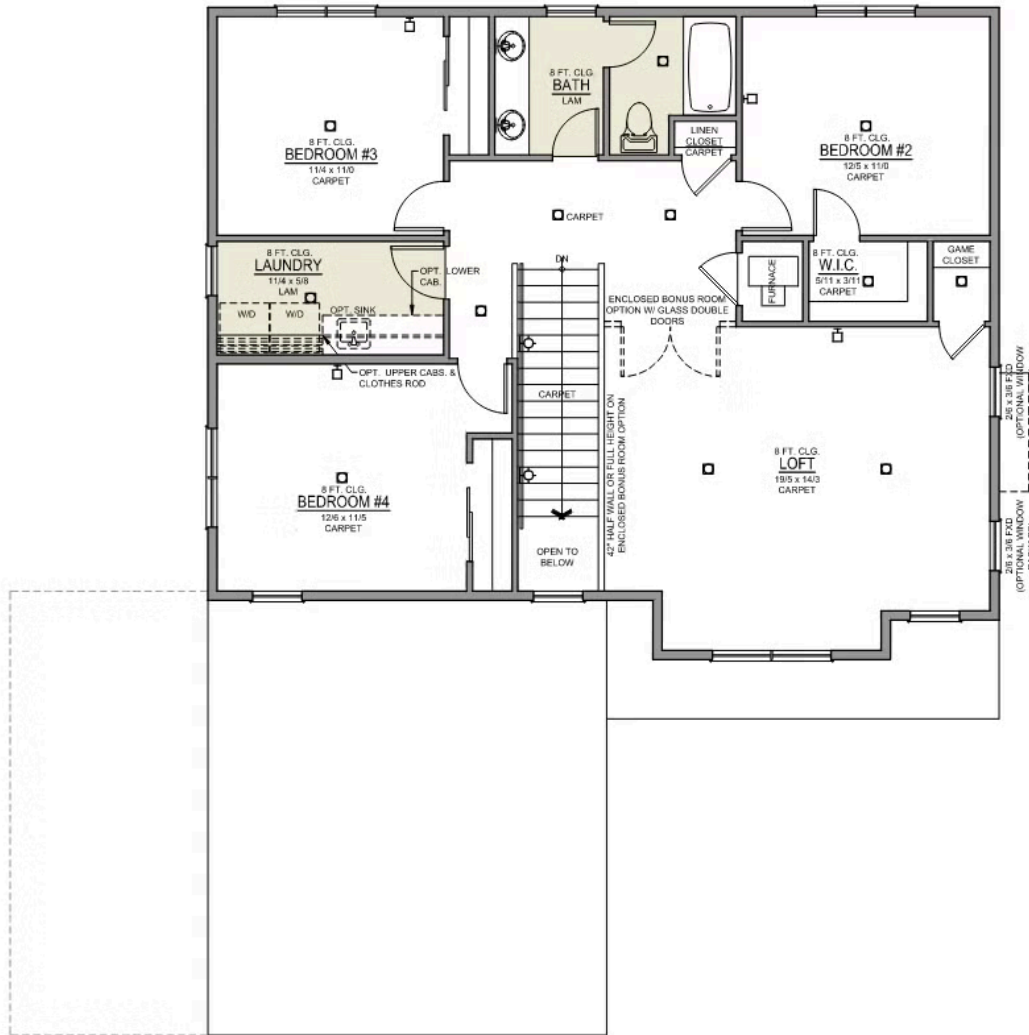

V - FARMHOUSE, 2 CAR

T - TRADITIONAL, 3 CAR

- Primary Suite on Main Level with Walk-in Closet
- Great Room with Electric Fireplace
- Upstairs Bonus Room / Loft
- Kitchen Island and Pantry
- 9 Foot Ceilings throughout Main Level
- Quartz Countertops throughout the Home
- Stainless Steel Appliances

Thielsen Premier

McClannahan Summit

4 Bedrooms

2.5 Bathrooms

2,373 Sq. Ft.

2 Car Garage

Thielsen 2-Car

2,373 Sq. Ft.

4 Bedroom, 3 Bath

Thielsen Premier

McClannahan Summit

4 Bedrooms

2.5 Bathrooms

2,373 Sq. Ft.

2 Car Garage

Thielsen 2-Car

2,373 Sq. Ft.

4 Bedroom, 3 Bath

UPPER FLOOR