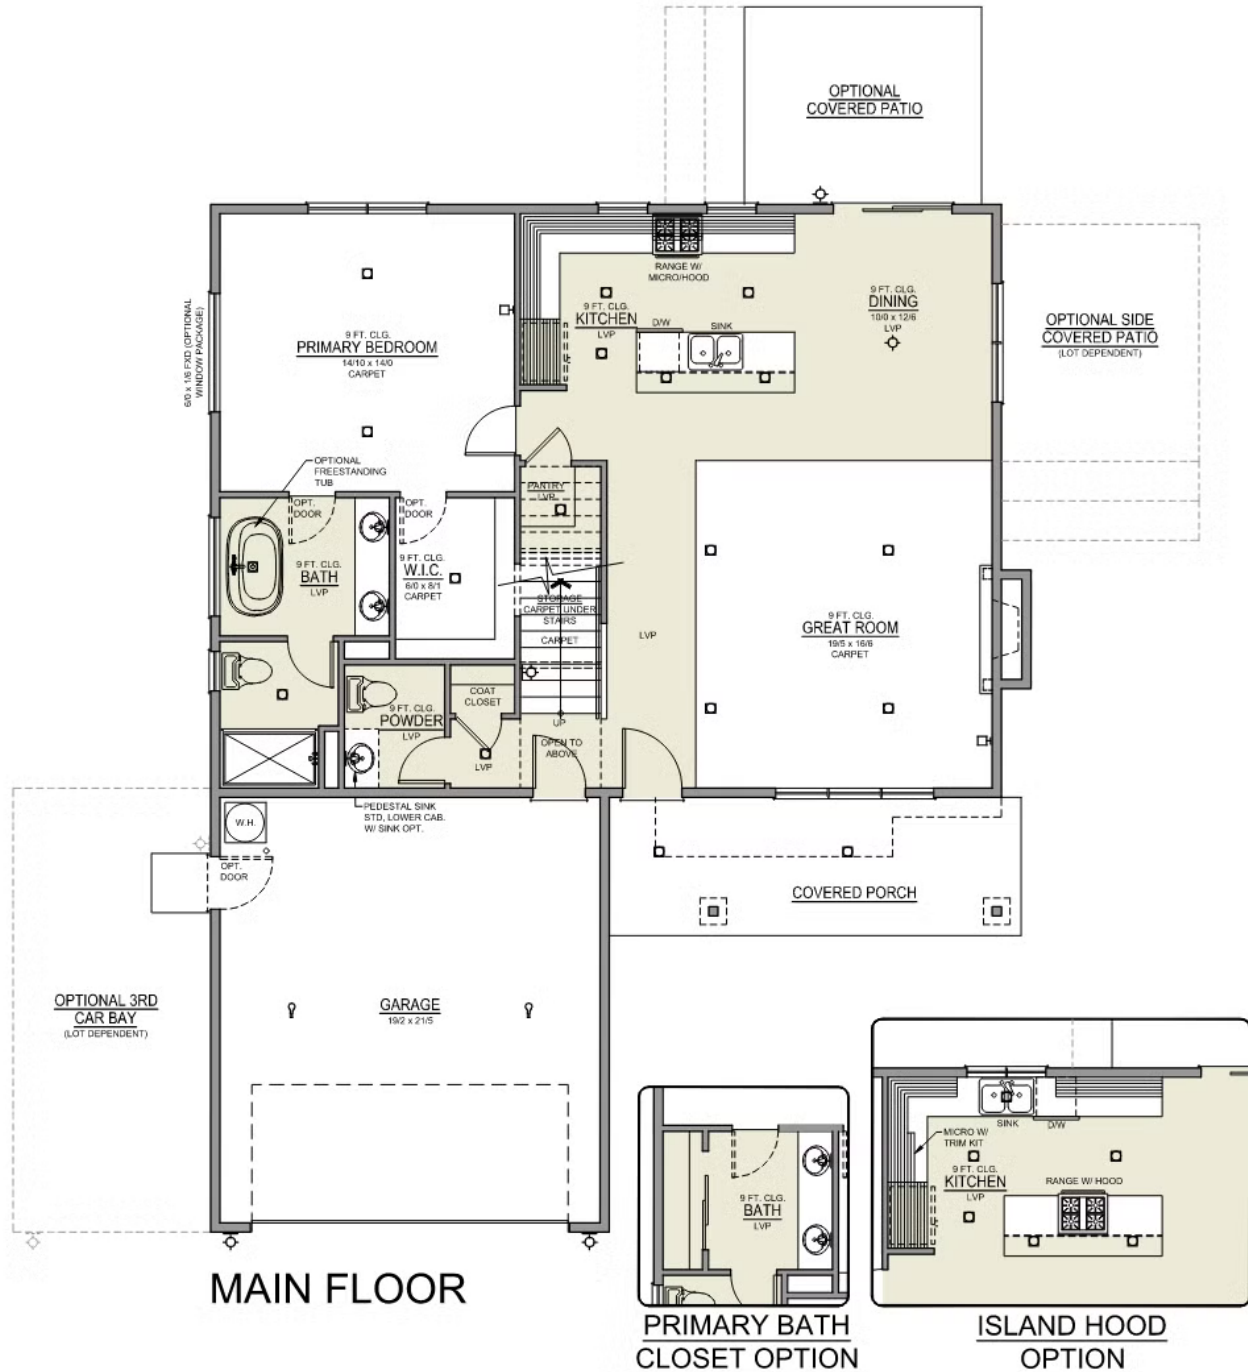

Premier Collection

THIELSEN PREMIER

MCCLANNAHAN SUMMIT

🏠 4 Bedrooms

🚿 2.5 Bathrooms

🏠 2,373 Sq. Ft.

🚗 2 Car Garage

T - Traditional, 2 Car

U - Craftsman, 2 Car

V - Farmhouse, 2 Car

- Primary Suite on Main Level with Walk-in Closet
- Great Room with Gas Fireplace
- Upstairs Bonus Room / Loft
- Kitchen Island and Pantry

- 9 Foot Ceilings throughout Main Level
- Quartz Countertops throughout Home
- Stainless Steel Appliances
- Covered Front Porch and Patio

THIELSEN PREMIER

MCCLANNAHAN SUMMIT

4 Bedrooms

2.5 Bathrooms

2,373 Sq. Ft.

2 Car Garage

Thielsen 2-Car

2,373 Sq. Ft.

4 Bedroom, 3 Bath

THIELSEN PREMIER

MCCLANNAHAN SUMMIT

🛏️ 4 Bedrooms

🚿 2.5 Bathrooms

🏠 2,373 Sq. Ft.

🚗 2 Car Garage

Thielsen 2-Car