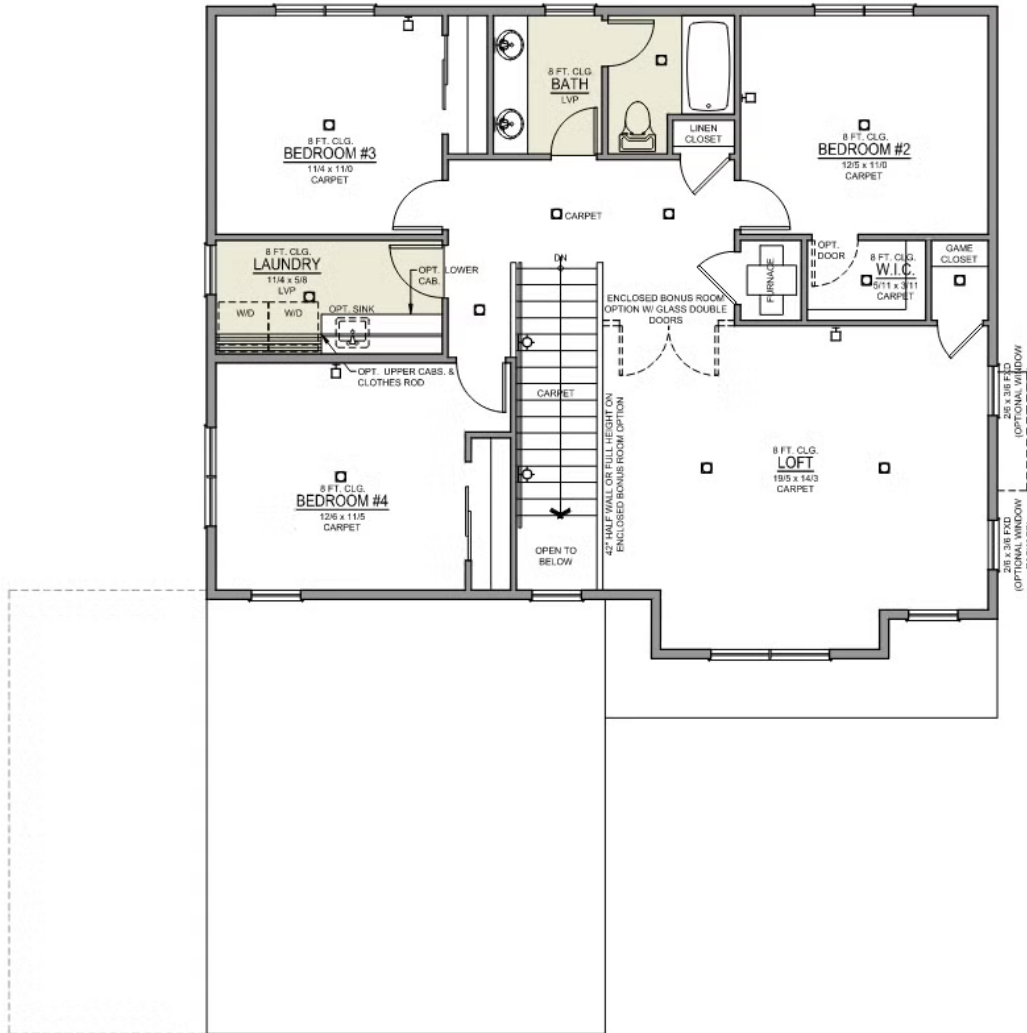

U - Craftsman, 2 Car

V - Farmhouse, 2 Car

- Primary Suite on Main Level with Walk-in Closet
- Great Room with Gas Fireplace
- Upstairs Bonus Room / Loft
- Kitchen Island and Pantry

- 9 Foot Ceilings throughout Main Level
- Quartz Countertops throughout Home
- Stainless Steel Appliances
- Covered Front Porch and Patio

THIELSEN PREMIER

MCCLANNAHAN SUMMIT

4 Bedrooms

2.5 Bathrooms

2,373 Sq. Ft.

2 Car Garage

Thielsen 2-Car

2,373 Sq. Ft.

4 Bedroom, 3 Bath

THIELSEN PREMIER

MCCLANNAHAN SUMMIT

🛏️ 4 Bedrooms

🚿 2.5 Bathrooms

🏠 2,373 Sq. Ft.

🚗 2 Car Garage

Thielsen 2-Car

2,373 Sq. Ft.

4 Bedroom, 3 Bath

UPPER FLOOR