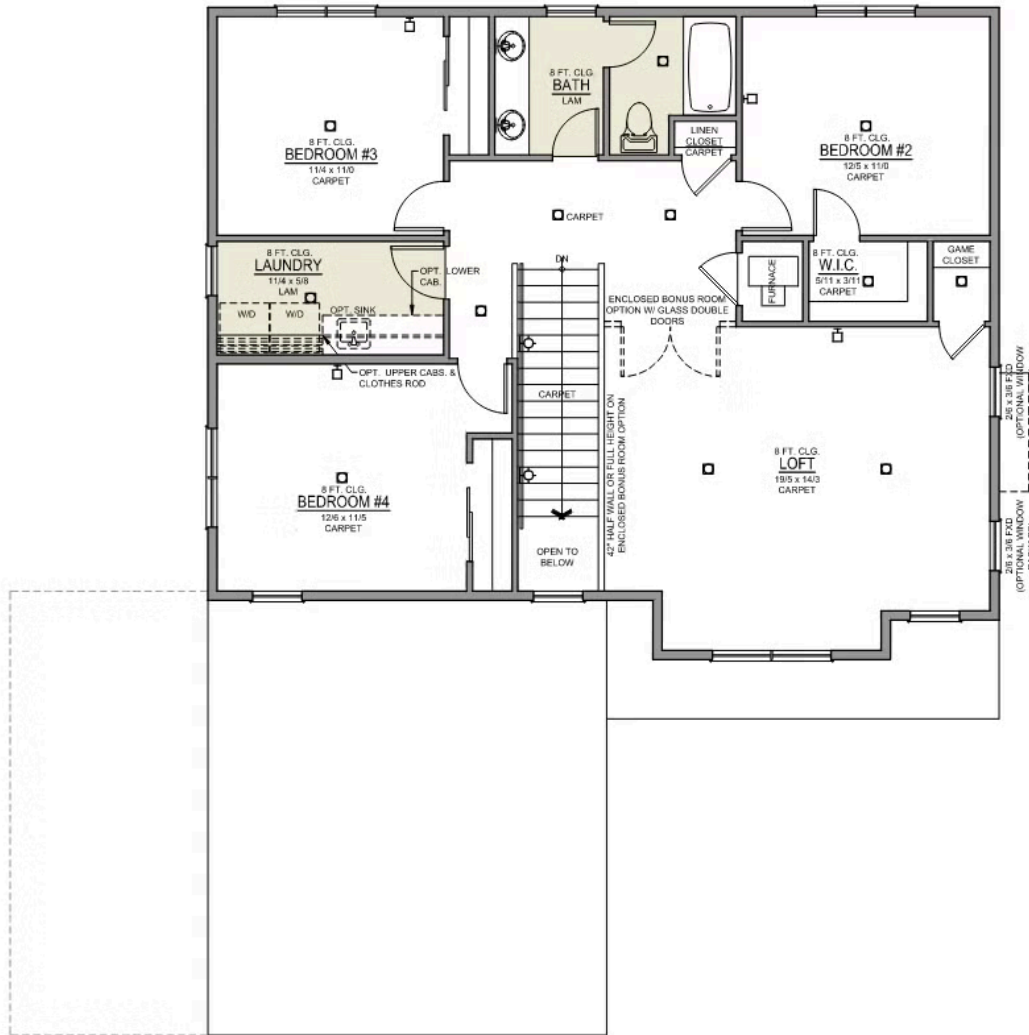

Thielsen Premier

McClannahan Summit

4 Bedrooms

2.5 Bathrooms

2,373 Sq. Ft.

2 Car Garage

Thielsen 2-Car

2,373 Sq. Ft.

4 Bedroom, 3 Bath

UPPER FLOOR