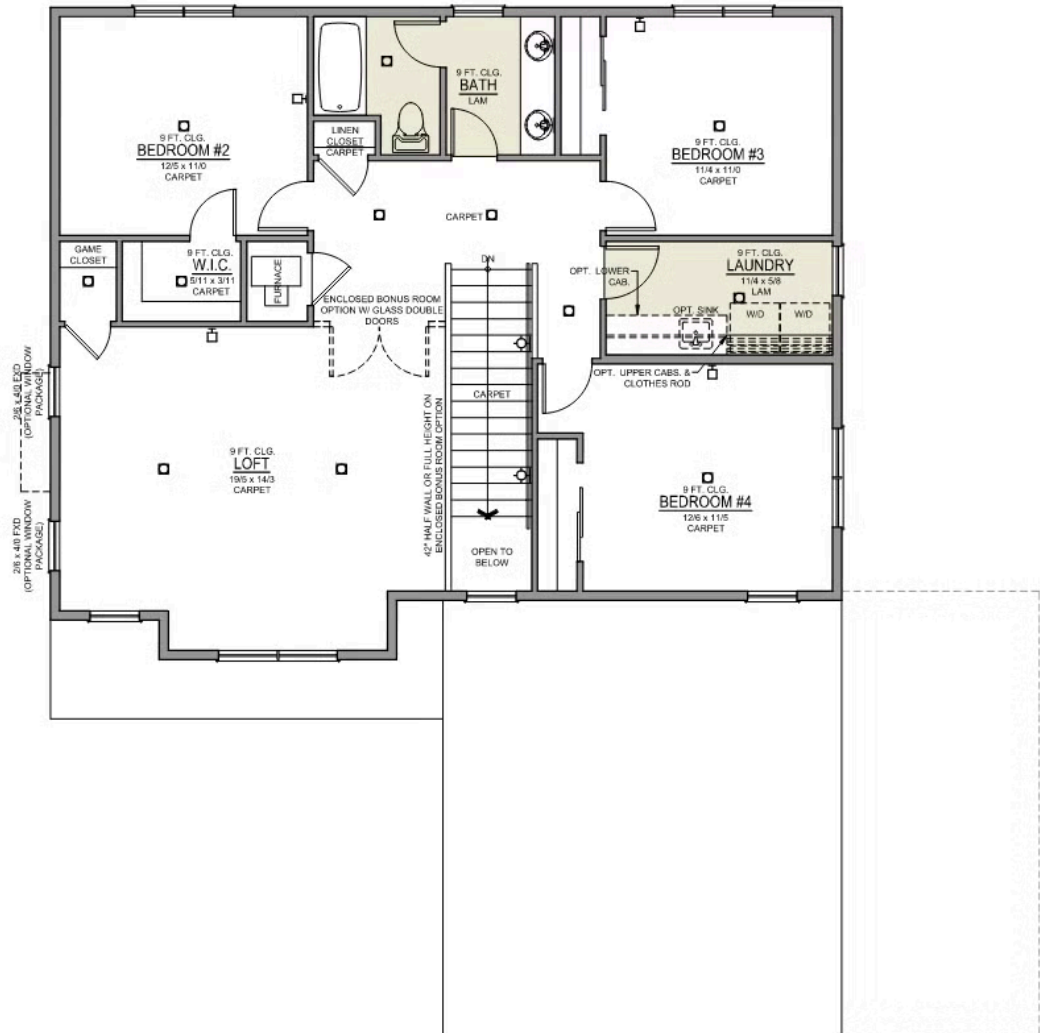

# Thielsen Distinct

🏠 4 Bedrooms

🚿 2.5 Bathrooms

🏠 2,373 Sq. Ft.

🚗 3 Car Garage

X - CRAFTSMEN

Y - MODERN

Z - FARMHOUSE

- Primary Suite on Main Level with Walk-in Closet
- Great Room with Fireplace
- Upstairs Bonus Room / Loft
- Kitchen Island with bar seating
- Kitchen Pantry
- 9 Foot Ceilings throughout Main Level
- Quartz Countertops throughout Home
- Stainless Steel Appliances

## Thielsen Distinct

4 Bedrooms

2.5 Bathrooms

2,373 Sq. Ft.

3 Car Garage

### Thielsen 2-Car

2,373 Sq. Ft.

4 Bedroom, 3 Bath

UPPER FLOOR