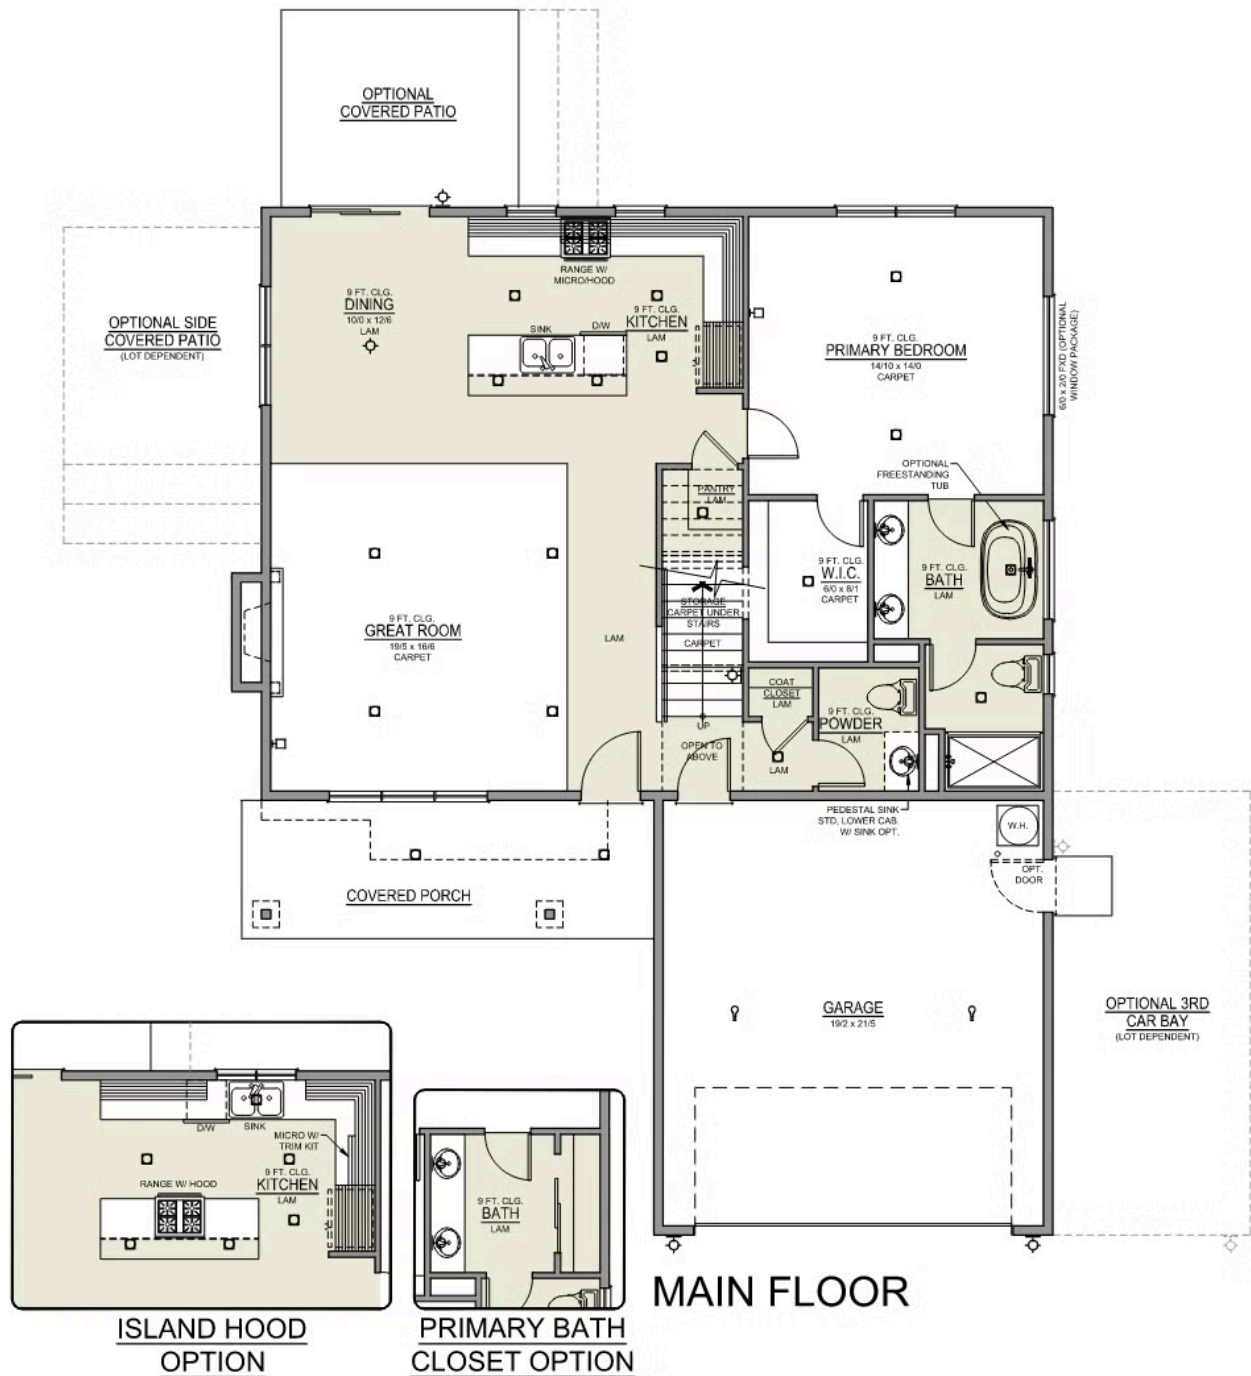

- Primary Suite on Main Level with Walk-in Closet
- Great Room with Fireplace
- Upstairs Bonus Room / Loft
- Kitchen Island with bar seating
- Kitchen Pantry
- 9 Foot Ceilings throughout Main Level
- Quartz Countertops throughout Home
- Stainless Steel Appliances

## Thielsen Distinct

🛏 4 Bedrooms

🚿 2.5 Bathrooms

🏠 2,373 Sq. Ft.

🚗 3 Car Garage

**Thielsen 2-Car**  
2,373 Sq. Ft.  
4 Bedroom, 3 Bath

## Thielsen Distinct

4 Bedrooms

2.5 Bathrooms

2,373 Sq. Ft.

3 Car Garage

### Thielsen 2-Car

2,373 Sq. Ft.

4 Bedroom, 3 Bath

UPPER FLOOR