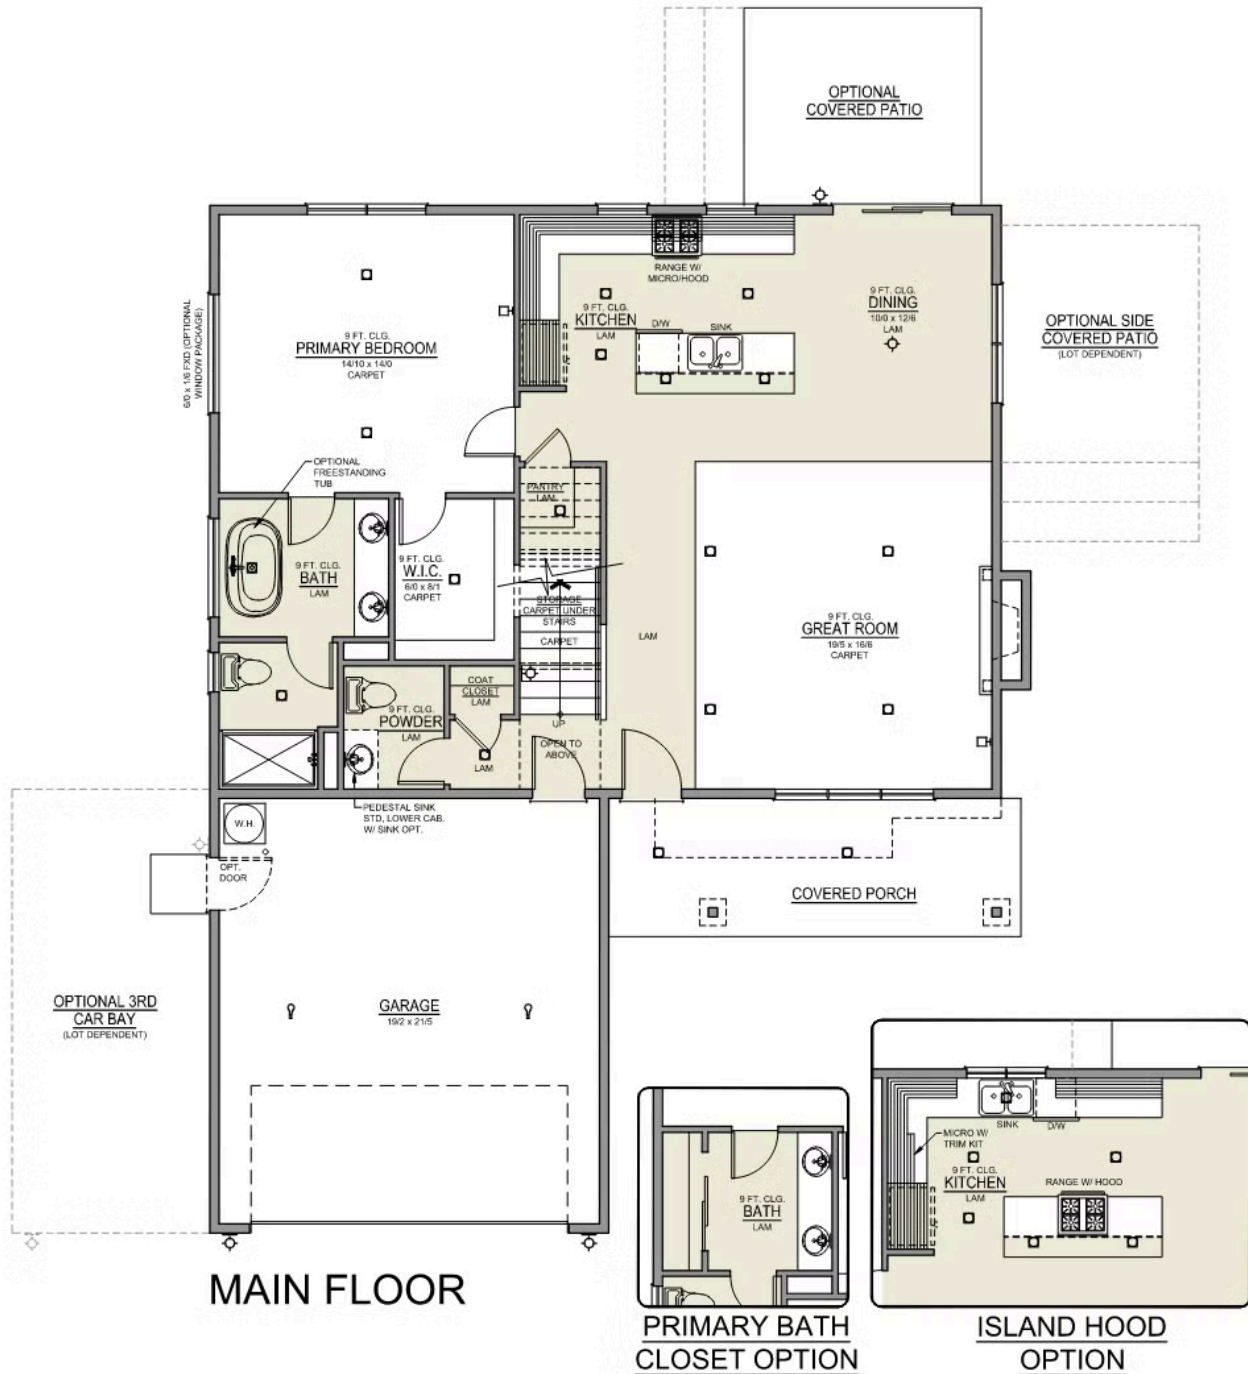

Premier Collection

Thielsen Premier

Available in 4 Communities

4 Bedrooms

2.5 Bathrooms

2,373 Sq. Ft.

2 Car Garage

Thielsen 2-Car

2,373 Sq. Ft.

4 Bedroom, 3 Bath